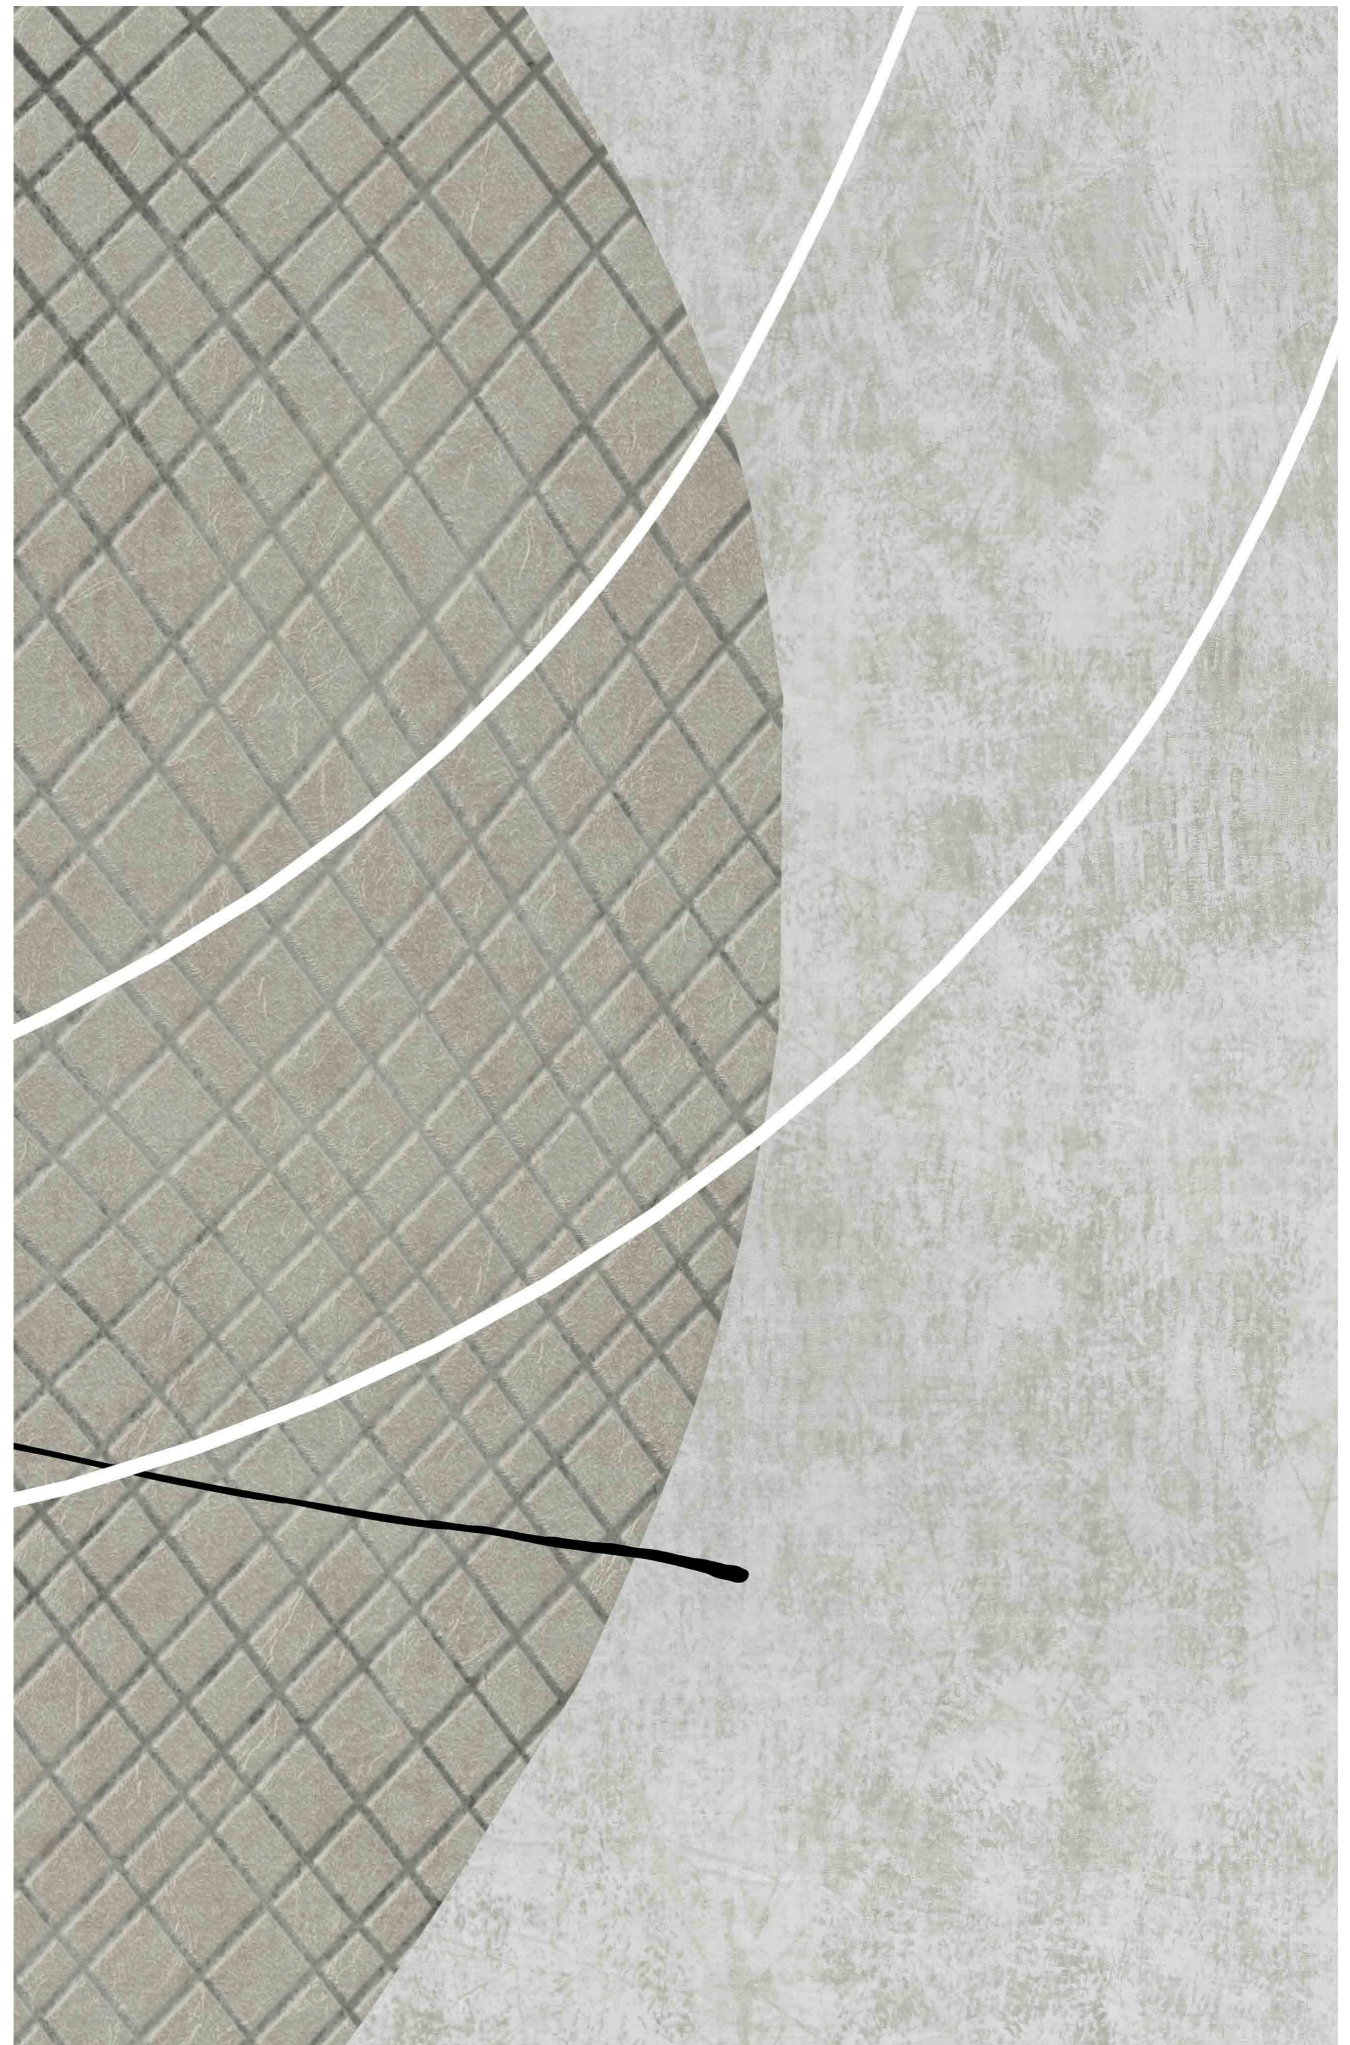

Actual product colors may slightly vary from the images shown. For more detail please contact sales department.

28

Viva is a modern and unique design that features elegant overlapping layers of geometric shapes and thin lines. It invites exploration of the space beyond the porthole with its composition based on the juxtaposition of straight lines and curved shapes, imparting a strong dynamism. Inspired by the architectural movement of the 1950s, Brutalism, Viva incorporates elements such as pure, rigorous narrative patterns, monochrome shades, and texture. The rough texture variation on the surface, along with its irregular and extravagant characteristics, adds to the distinctiveness of the Viva design.

Viva

Limited Edition

29