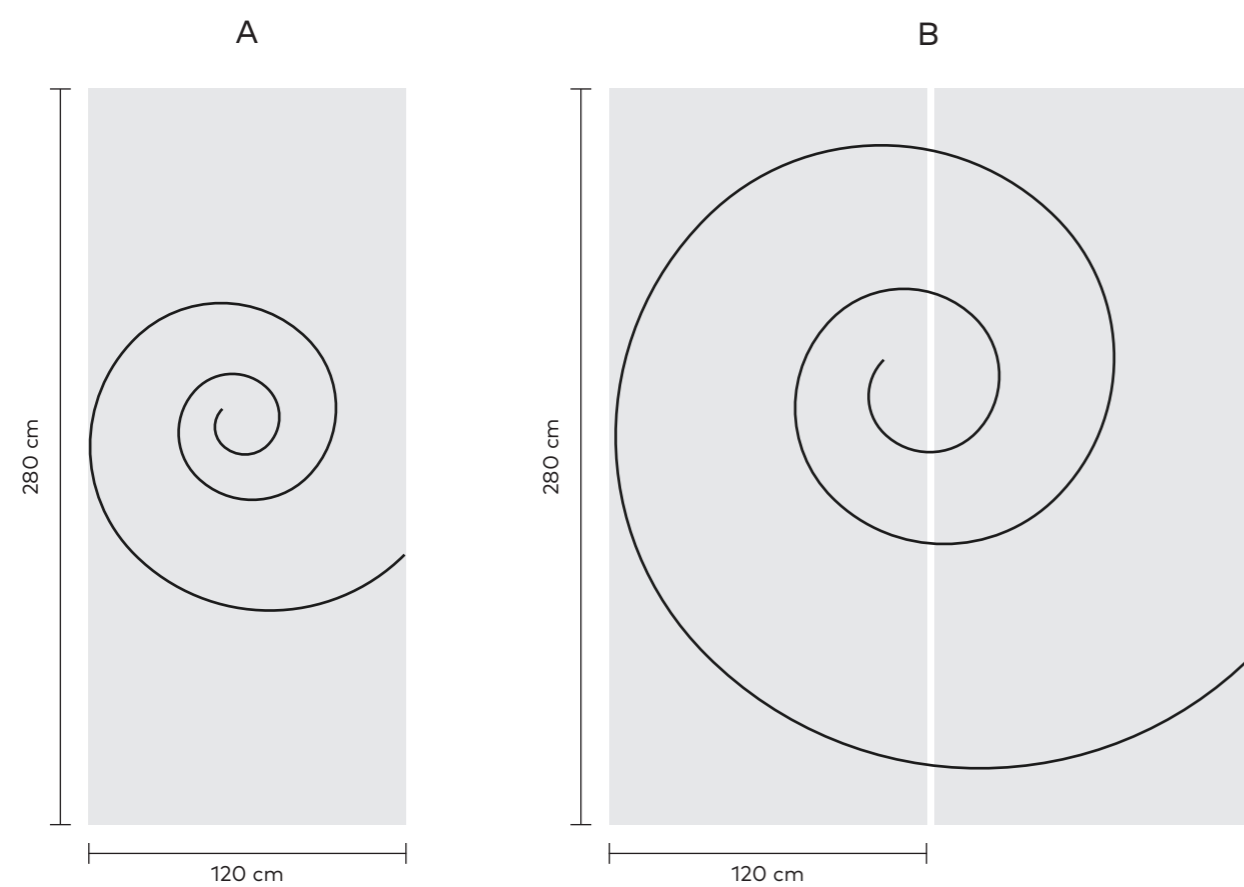

Your Vision, Our Art

In a world where uniqueness is treasured, we offer a service that sets us apart - personalization. We recognize that every space tells a story, and every client has a vision. To bring this vision to life, we provide a bespoke ceramic design service. Our clients are not just buyers; they are collaborators. Share your ideas, inspirations, and aspirations with us, and watch them come to life in ceramic. Whether it's a particular hue, a specific pattern, or a unique shape, our team is equipped to mold your thoughts into tangible ceramic masterpieces.