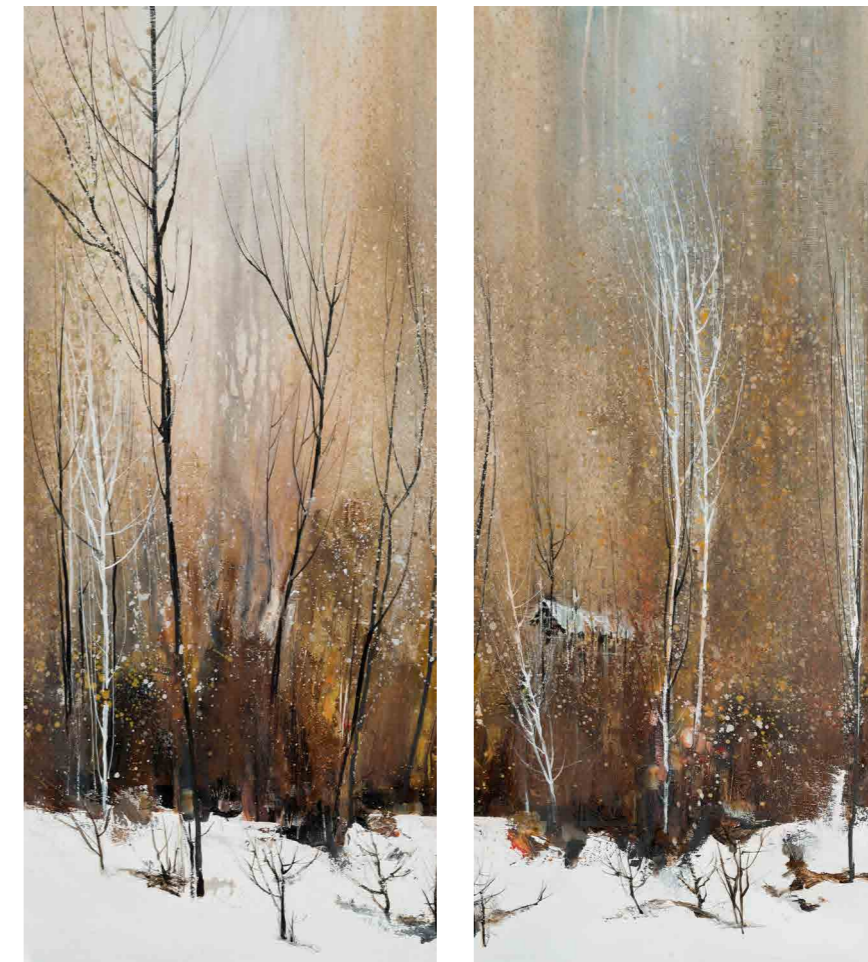

Mystery

Limited Edition

120x280 cm
IM2195L-N
Natural Evo-dry 12 Faces
Cross Match

The actual product may have an imperceptible difference in the Cross Match patterns compared to the images shown.