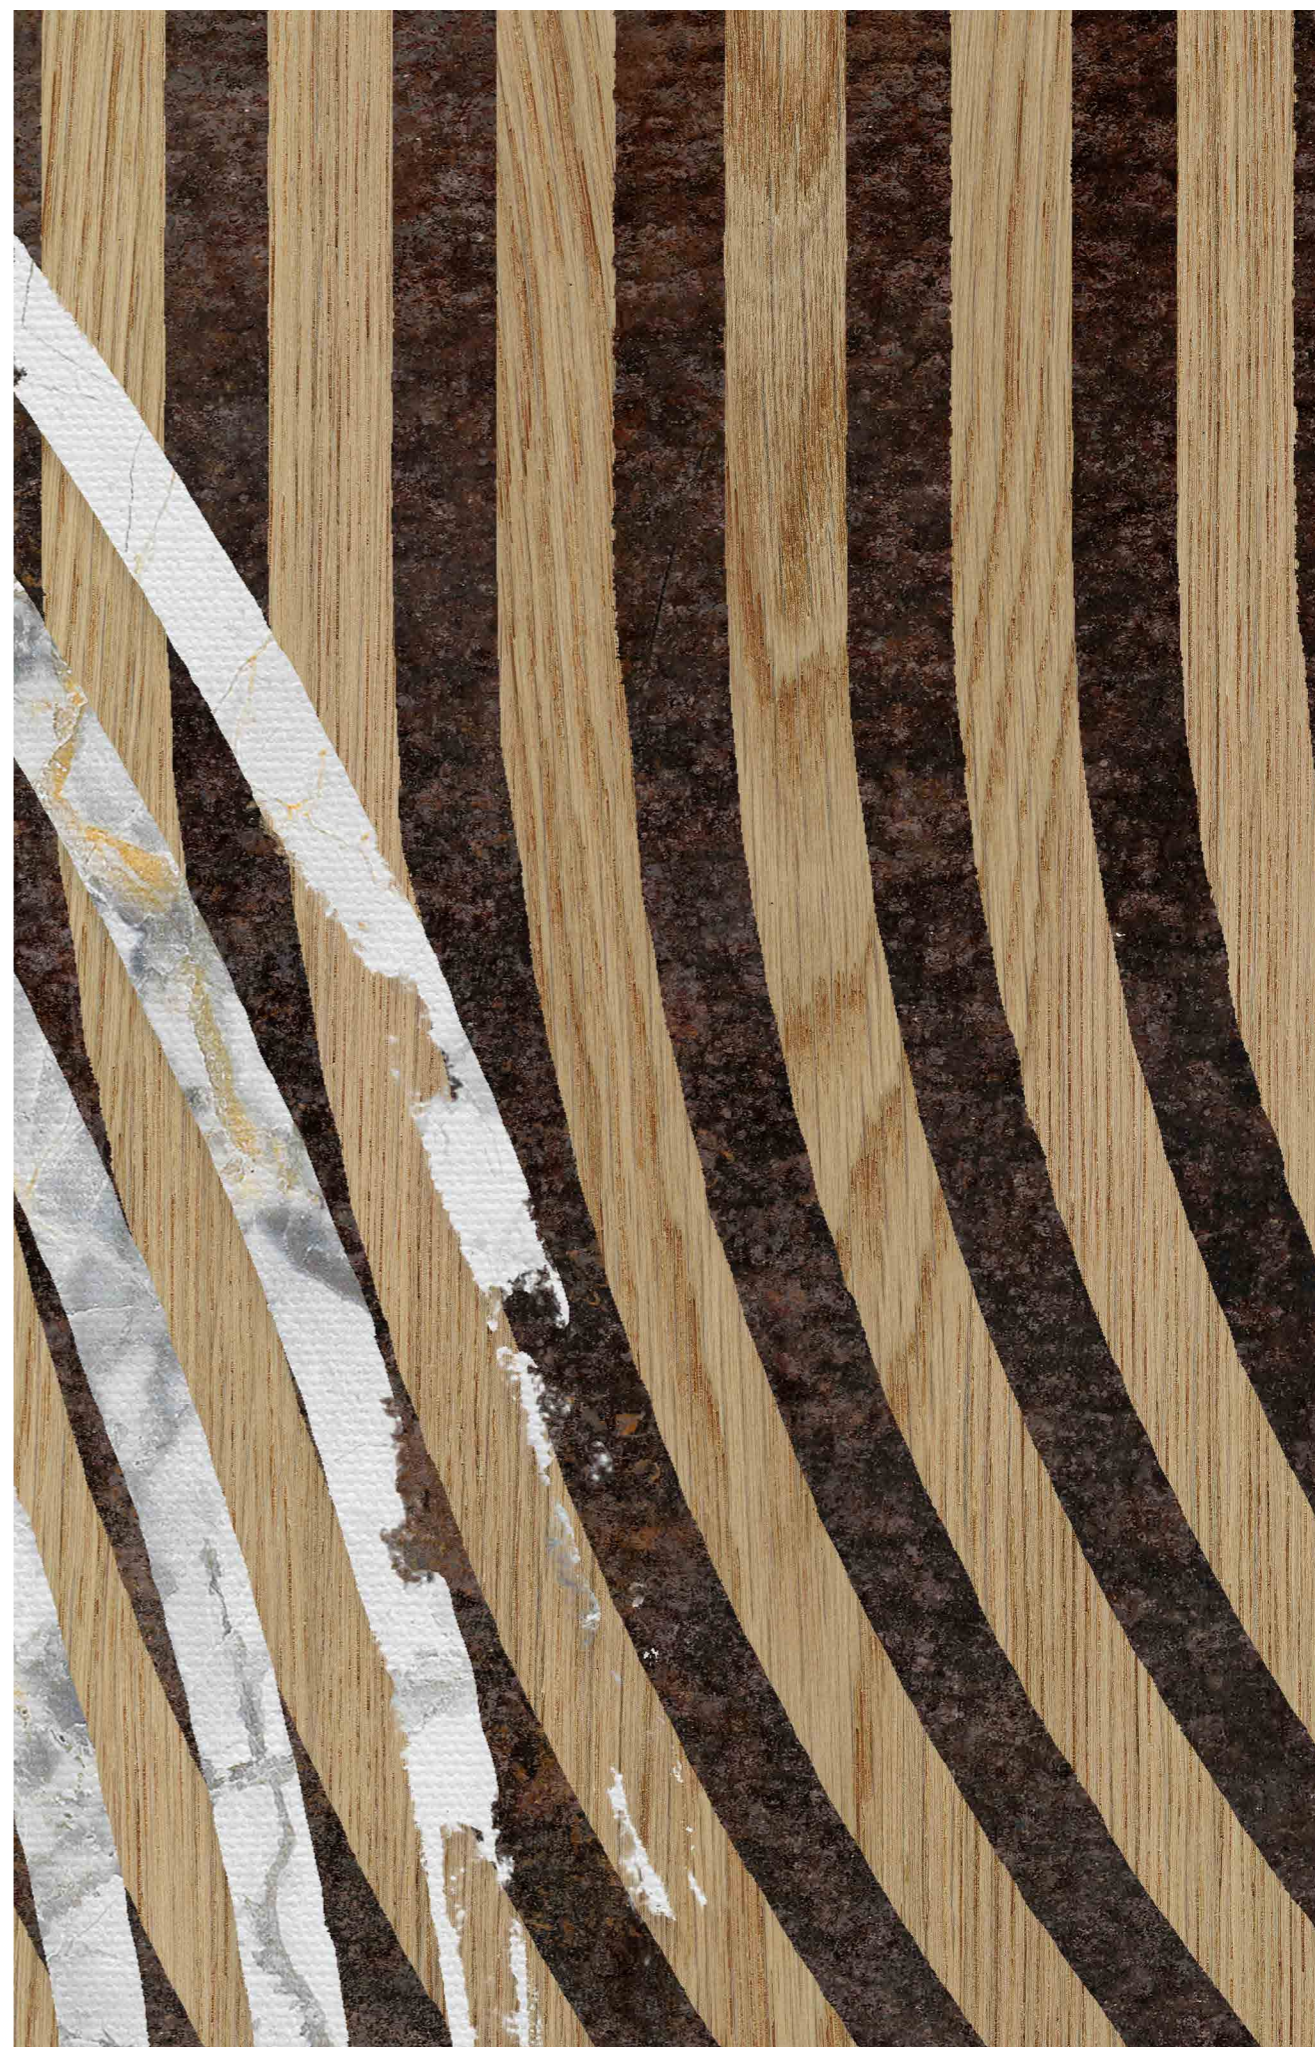

The Style

Limited Edition

The Style a captivating fusion of three mesmerizing patterns that brings together the enchanting blend of oxide, wood, and marble into a single artistic masterpiece. This sinuous geometric design exudes a minimalist charm, making it a perfect fit for modern and creative spaces. The combination of geometric elements with the natural wood texture in the background adds a touch of nature, creating a harmonious ambiance. With the innovative Natural Evo-dry technology, The Style not only adds warmth but also offers a sense of structure and authenticity. Immerse yourself in the captivating beauty of this design and elevate your space to new heights.

82

Actual product colors may slightly vary from the images shown. For more detail please contact sales department.

83