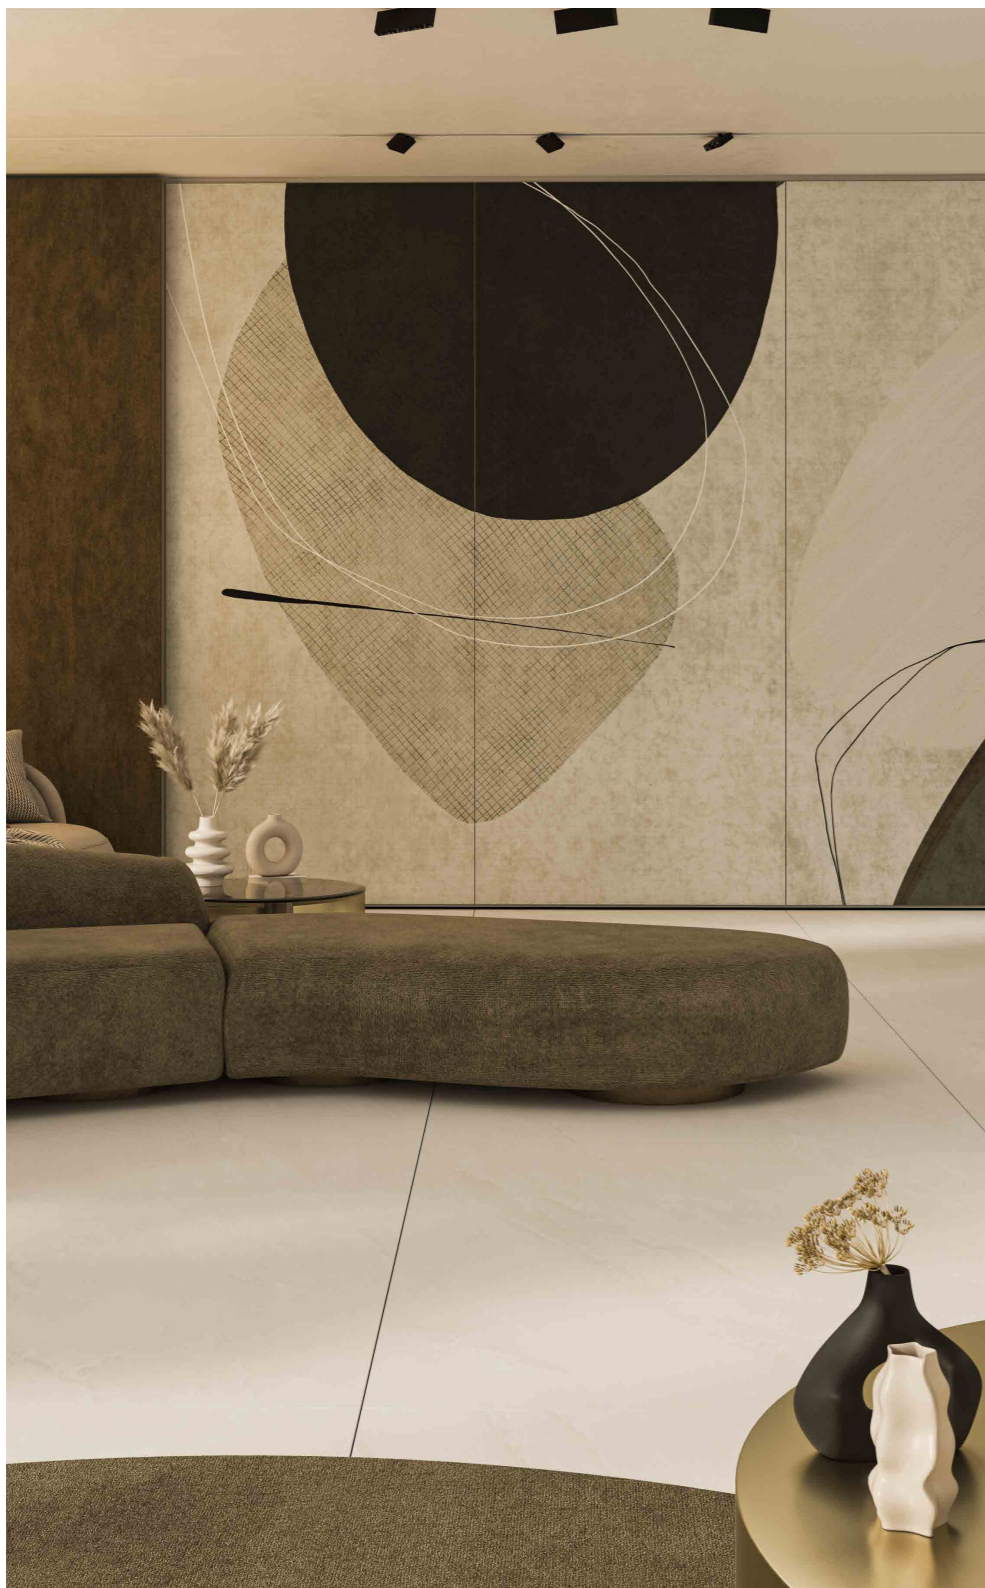

34

Wall:
Viva Natural Evo-dry
120x280 cm

Floor:
Pacific Natural
120x280 cm

35