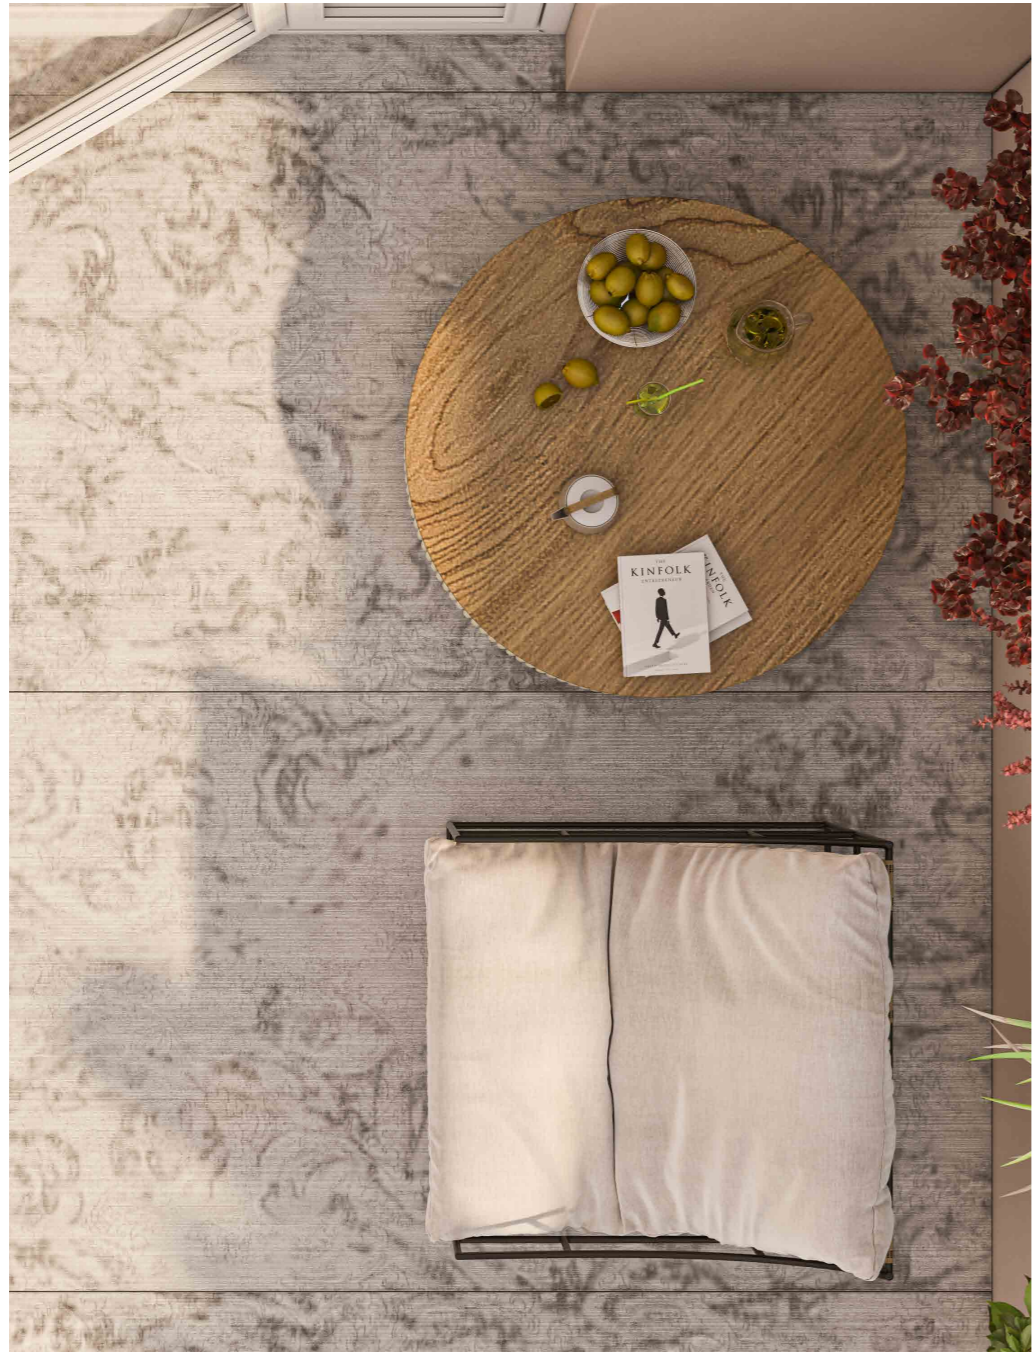

# Hypnotize

*Limited Edition*

55

Floor:  
Hypnotize Natural Evo-dry  
120x280 cm

Floor:  
Hypnotize Natural Evo-dry  
120x280 cm

Wall:  
Hypnotize Natural Evo-dry  
120x280 cm

Floor:  
Mystic Black Natural  
120x280 cm