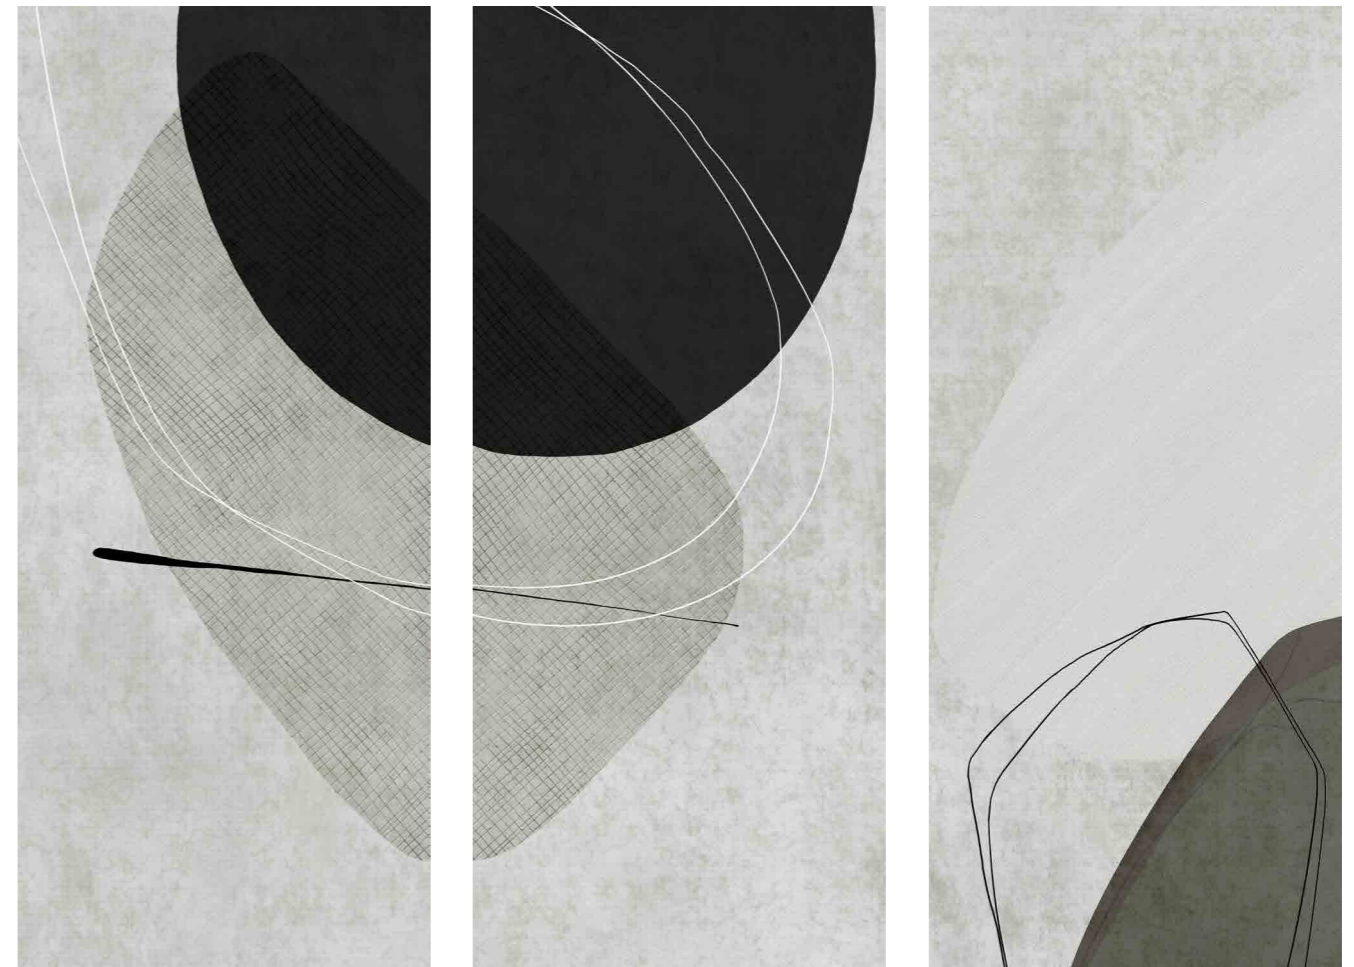

Viva

Limited Edition

39

120x280 cm
IM2190L-N
Natural Evo-dry | 3 Faces

The actual product may have an imperceptible difference in the
Cross Match patterns compared to the images shown.