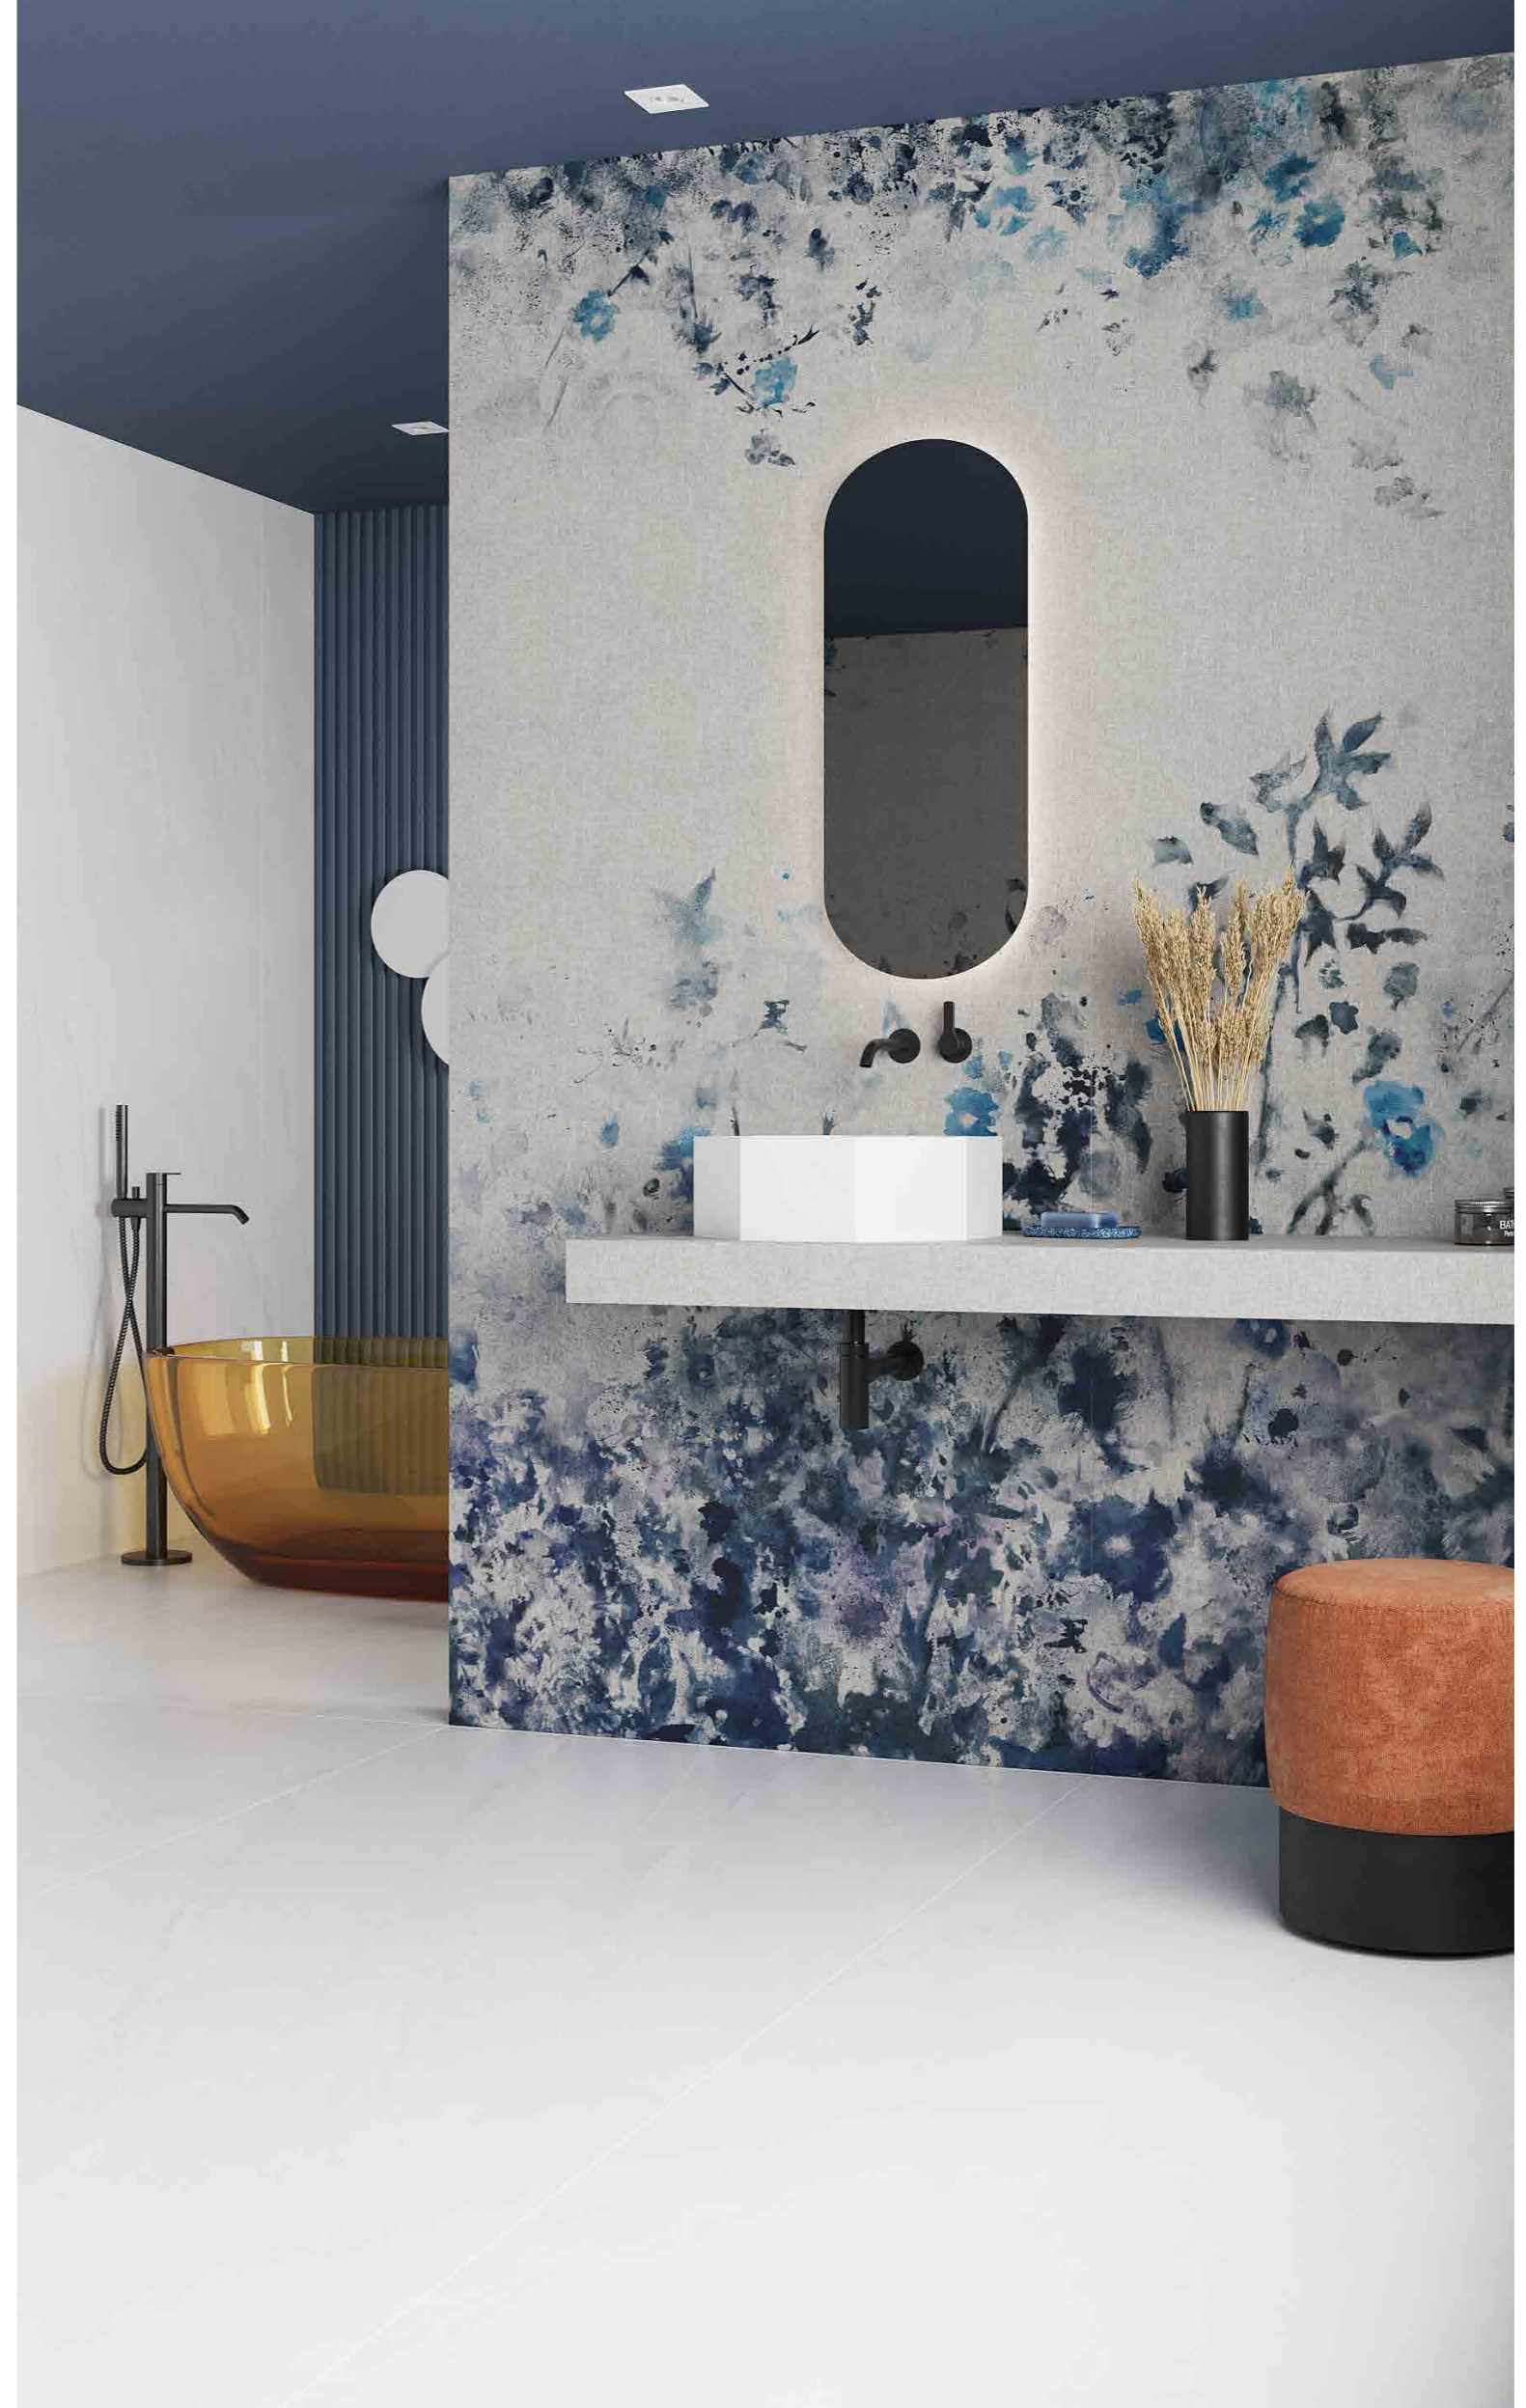

12

Wall:
Viola Natural Evo-dry
120x280 cm

Floor:
Pacific Natural
120x280 cm

*Elegance in
Every Detail*

13