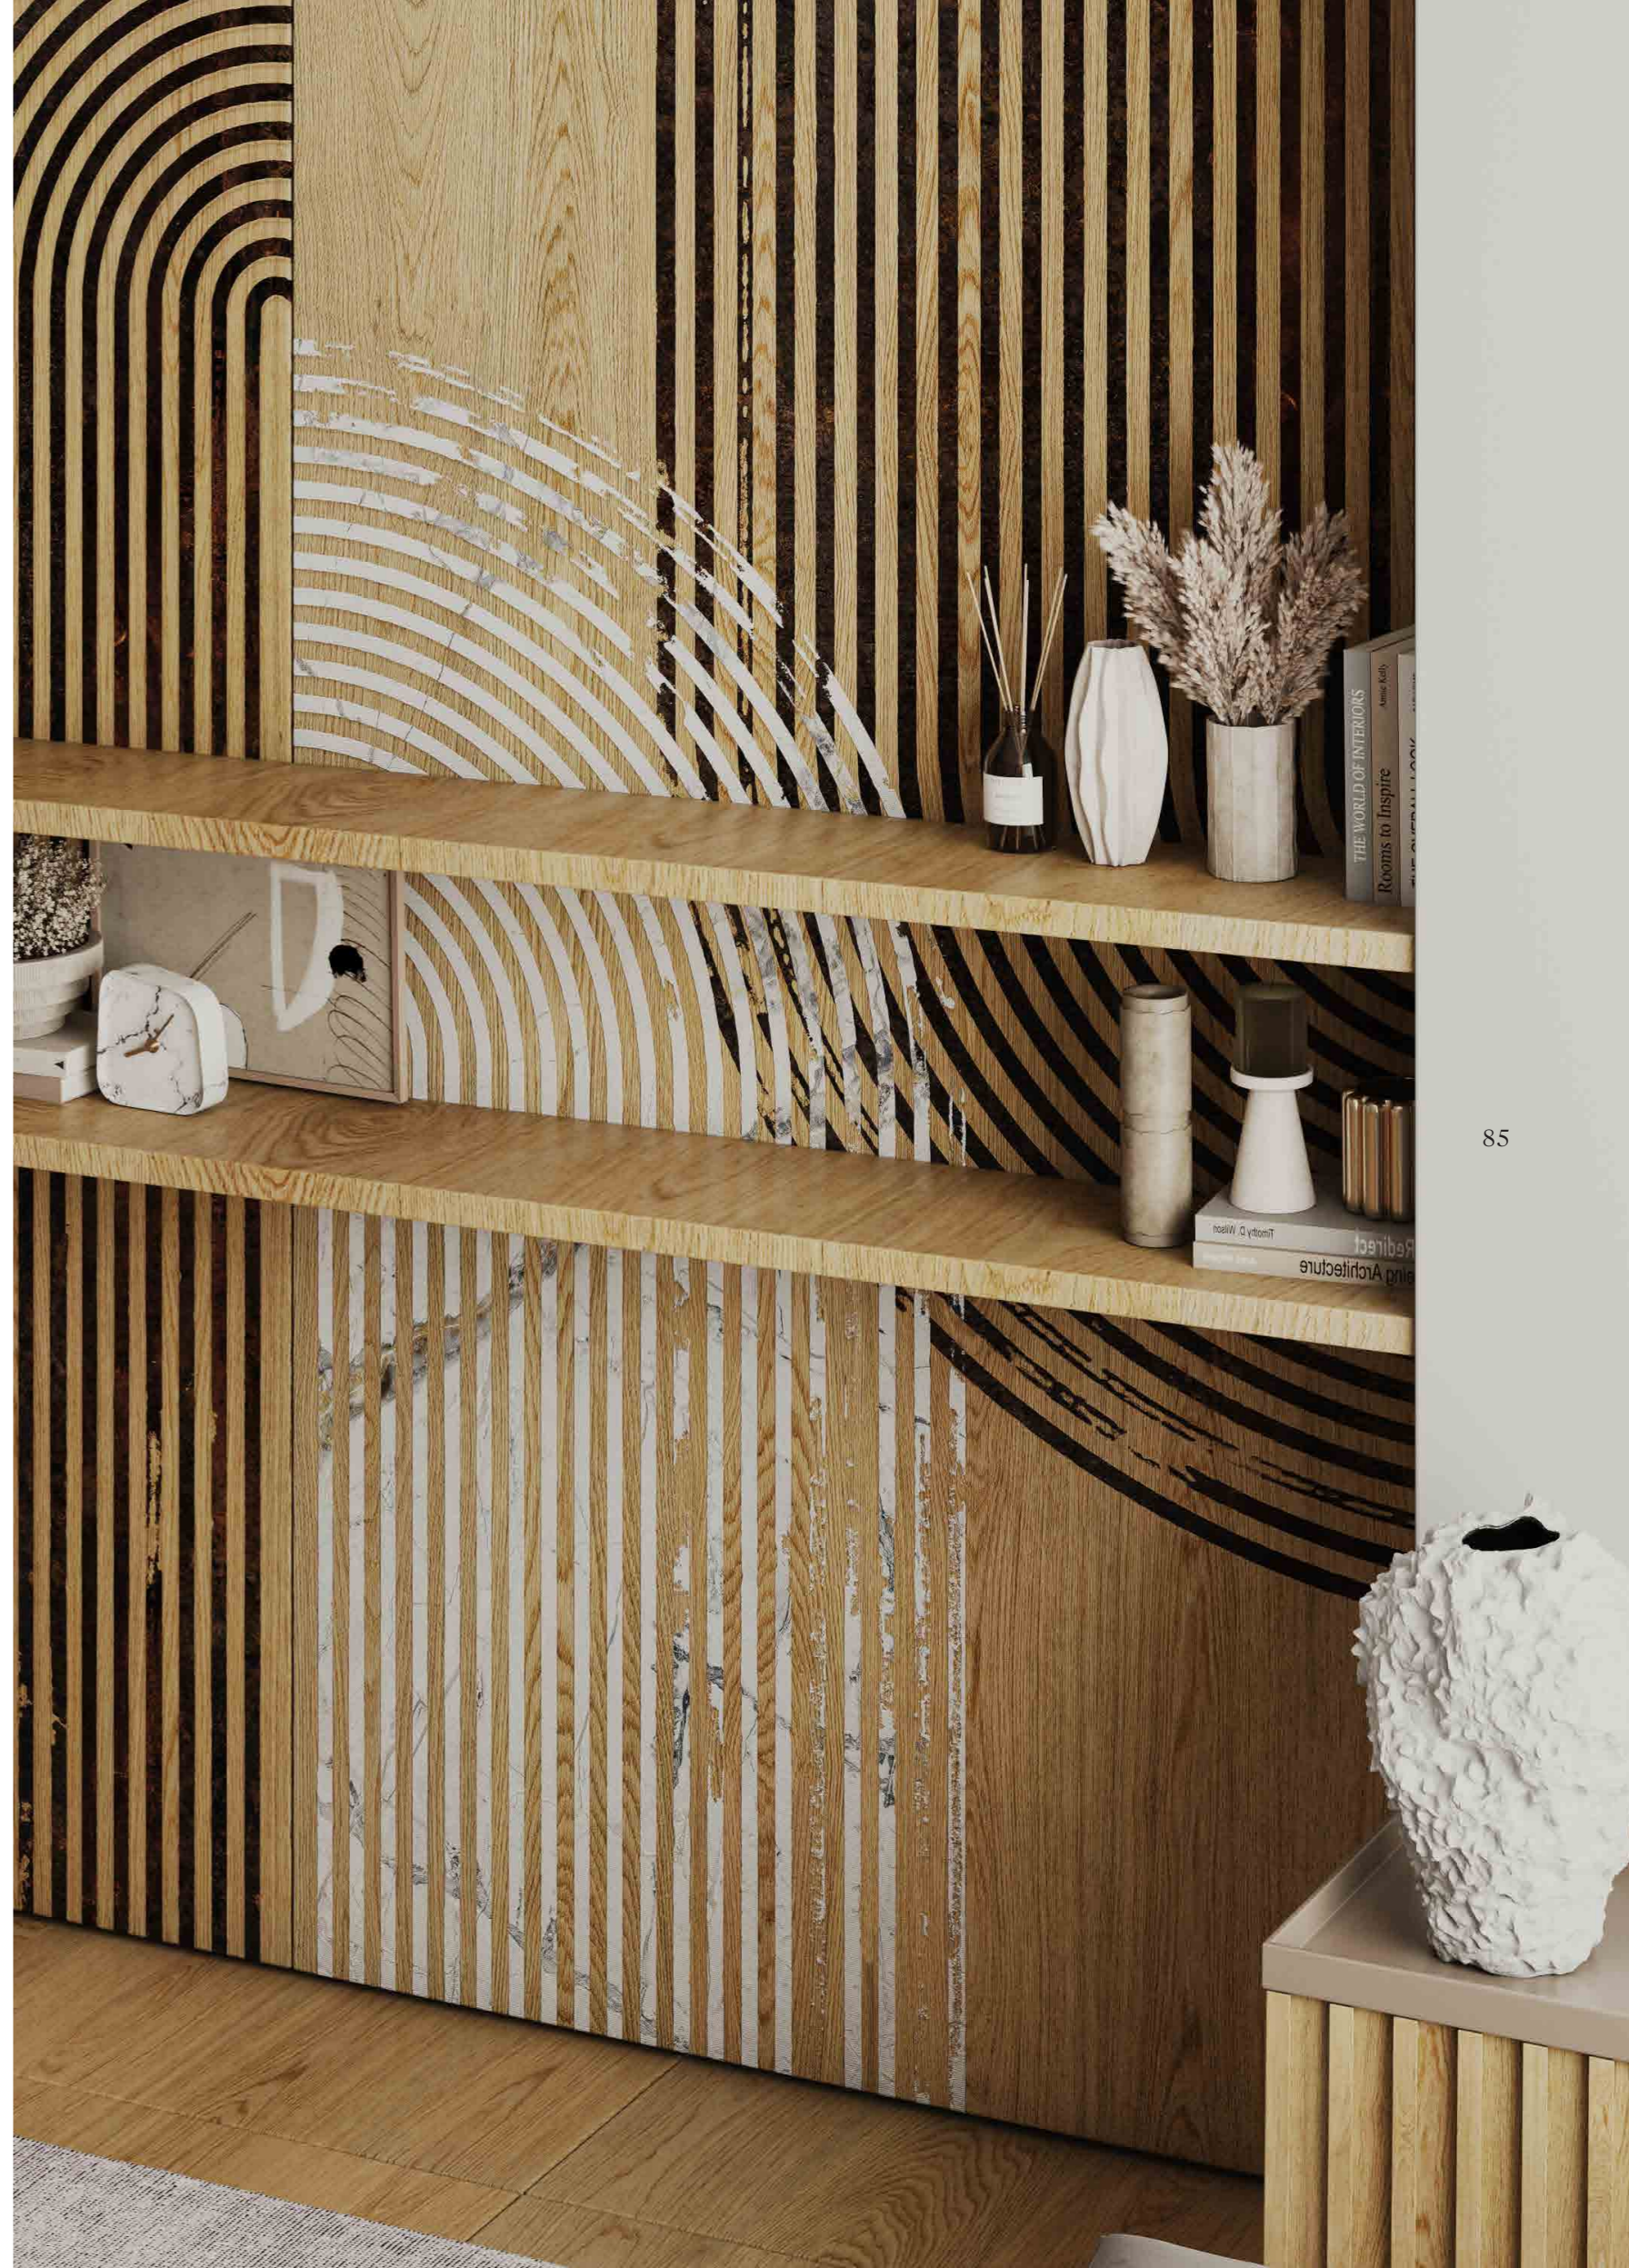

# The Style

*Limited Edition*

The Style a captivating fusion of three mesmerizing patterns that brings together the enchanting blend of oxide, wood, and marble into a single artistic masterpiece. This sinuous geometric design exudes a minimalist charm, making it a perfect fit for modern and creative spaces. The combination of geometric elements with the natural wood texture in the background adds a touch of nature, creating a harmonious ambiance. With the innovative Natural Evo-dry technology, The Style not only adds warmth but also offers a sense of structure and authenticity. Immerse yourself in the captivating beauty of this design and elevate your space to new heights.

82

Actual product colors may slightly vary from the images shown. For more detail please contact sales department.

83

Wall:  
The Style Natural Evo-dry  
120x280 cm

Floor:  
The Style Base Natural Evo-dry  
120x280 cm

## *The Fusion of Oxide, Wood, and Marble*

This masterpiece amalgamates three elemental patterns: the earthy charm of oxide, the timeless elegance of wood, and the pristine luxury of marble. Together, they create a captivating, minimalist geometric design, showcasing the beauty of fusion. The natural wood texture contrasts, adding warmth and depth with organic patterns, enriching the design's complexity. Achieving a rare balance in contemporary decor, it bridges modern minimalism with nature's rich textures.