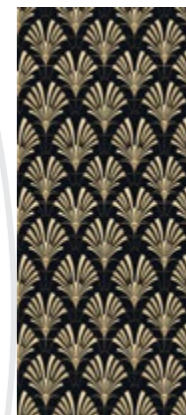

Slab
120x280 cm

Imperial

Imperial, “a regal porcelain slab within Famarella’s esteemed” Prime Collection, boasts a captivating design concept where gleaming gold crowns elegantly repeat against a rich, dark backdrop. This opulent masterpiece is the epitome of luxury and sophistication, designed to enhance your interior decor with an air of regal grandeur. Customizable to suit your vision, “Imperial” is the perfect addition to your design projects, from striking tabletops to exquisite wall panels. Elevate your living space with the majestic presence of “Imperial,” where opulence meets timeless elegance.

Imperial, “una sontuosa lastra di gres porcellanato all’interno della prestigiosa” Collezione Prime di Famarella, sfoggia un affascinante concetto di design in cui luminose corone d’oro si ripetono con eleganza su uno sfondo ricco e scuro. Questo sontuoso capolavoro è l’epitome del lusso e della sofisticazione, progettato per arricchire il tuo arredamento d’interni con un’aura di grandiosità regale. Personalizzabile per adattarsi alla tua visione, “Imperial” è l’aggiunta perfetta ai tuoi progetti di design, dai tavoli da pranzo sorprendenti ai raffinati pannelli murali. Eleva il tuo spazio abitativo con la maestosa presenza di “Imperial,” dove l’opulenza incontra l’eleganza senza tempo.