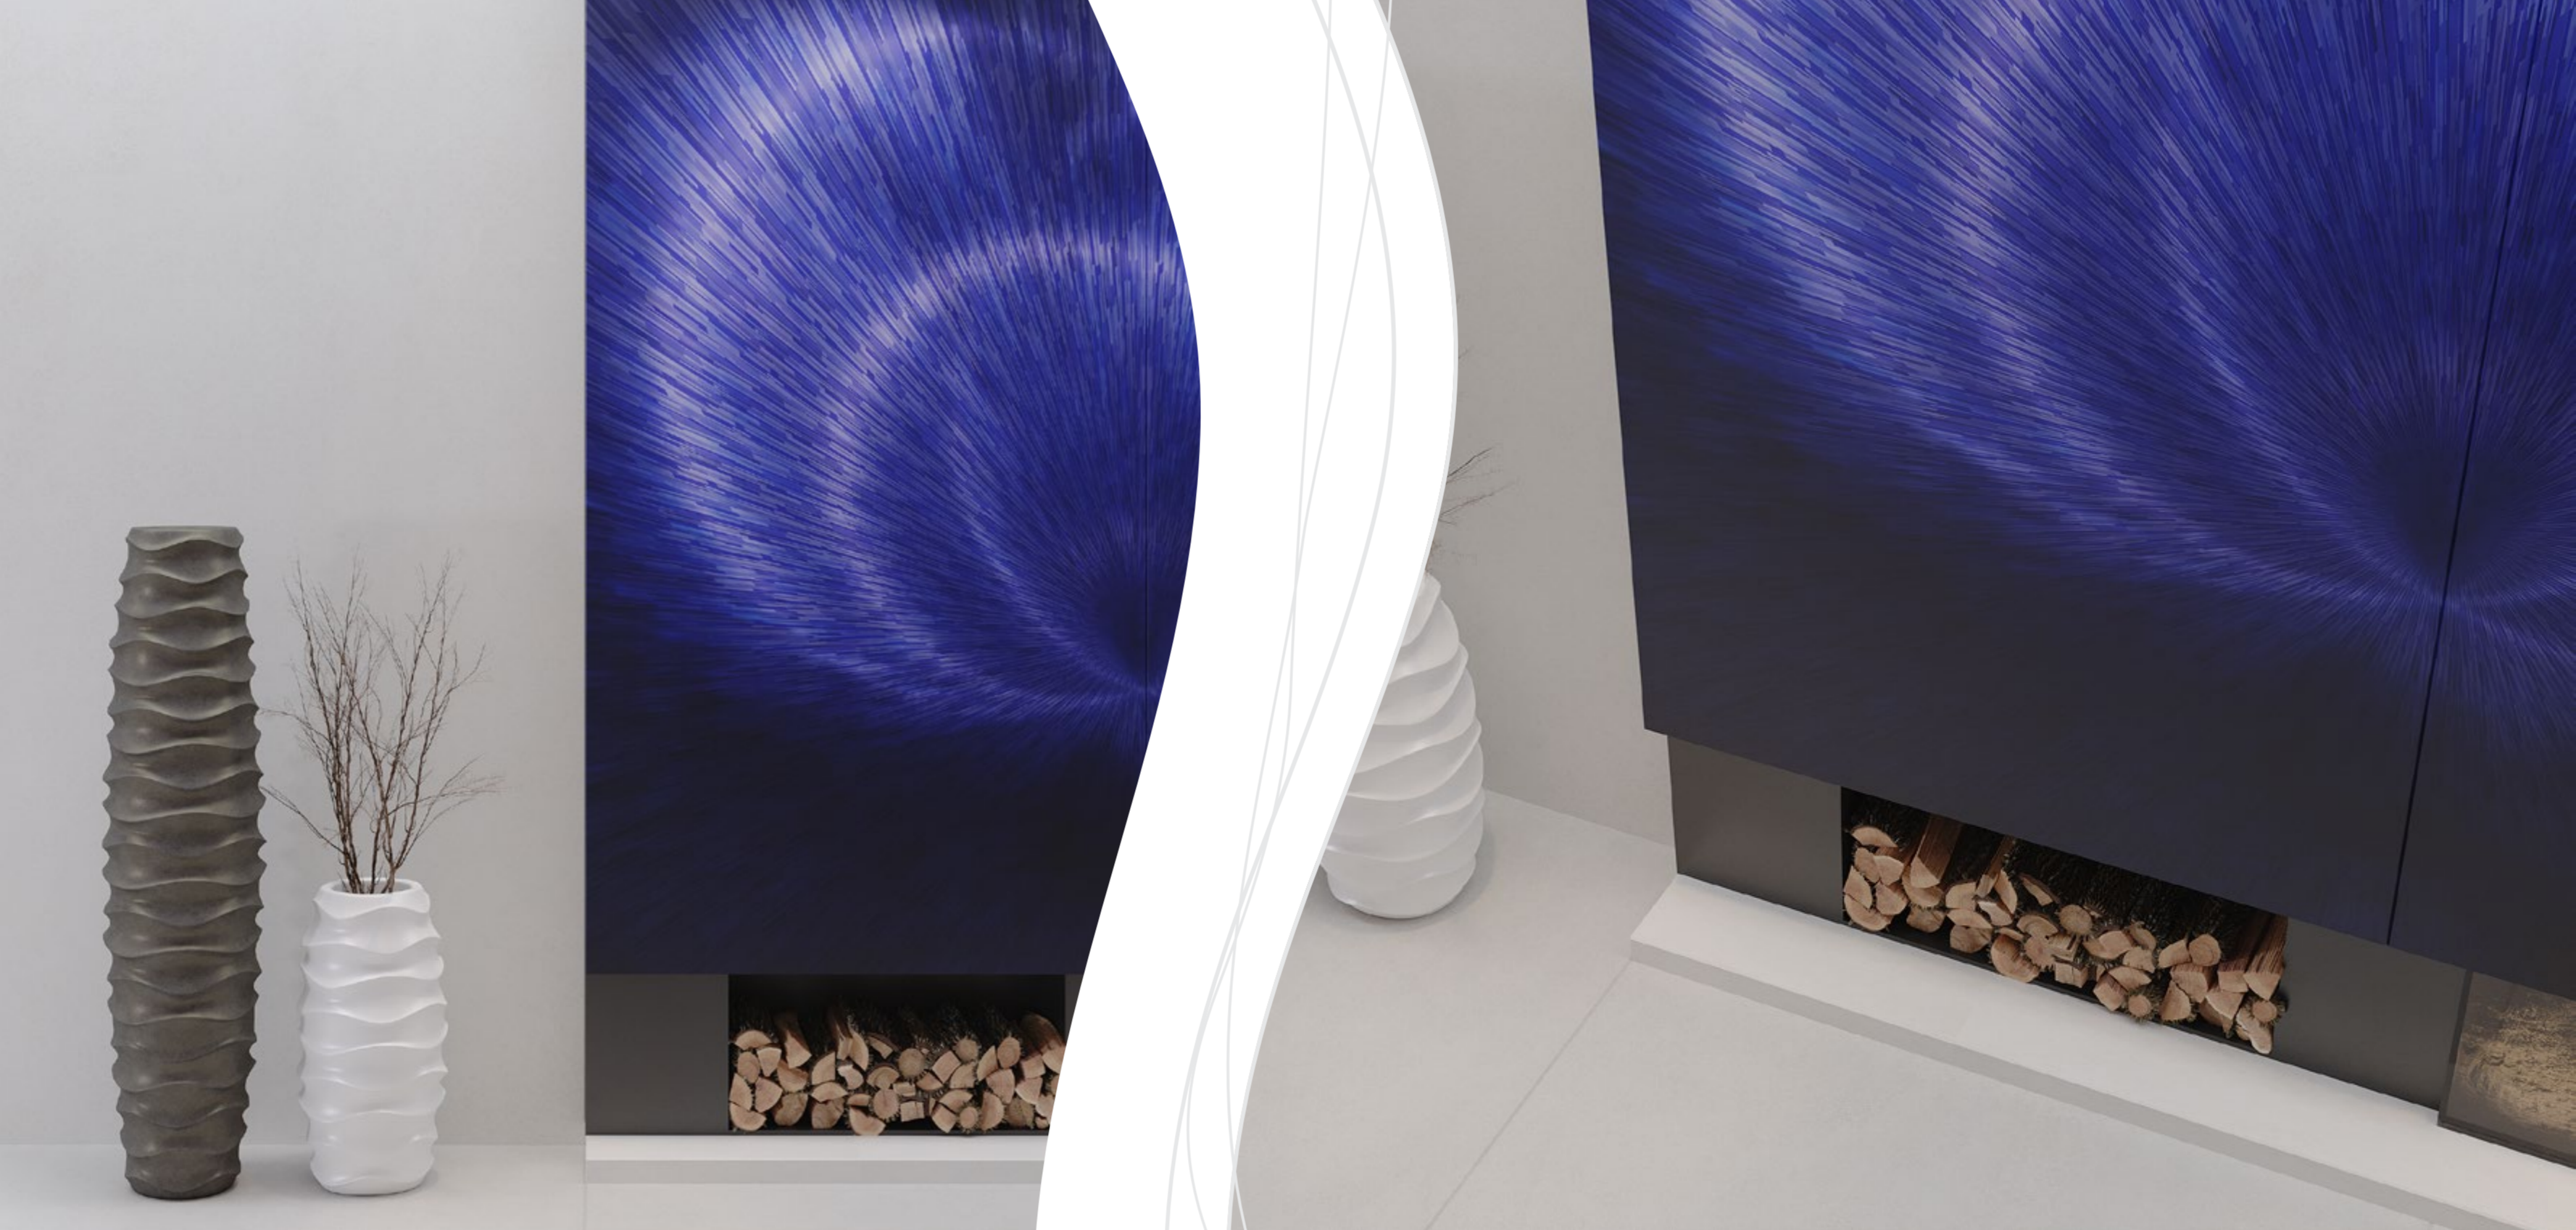

Slab
120x280 cm