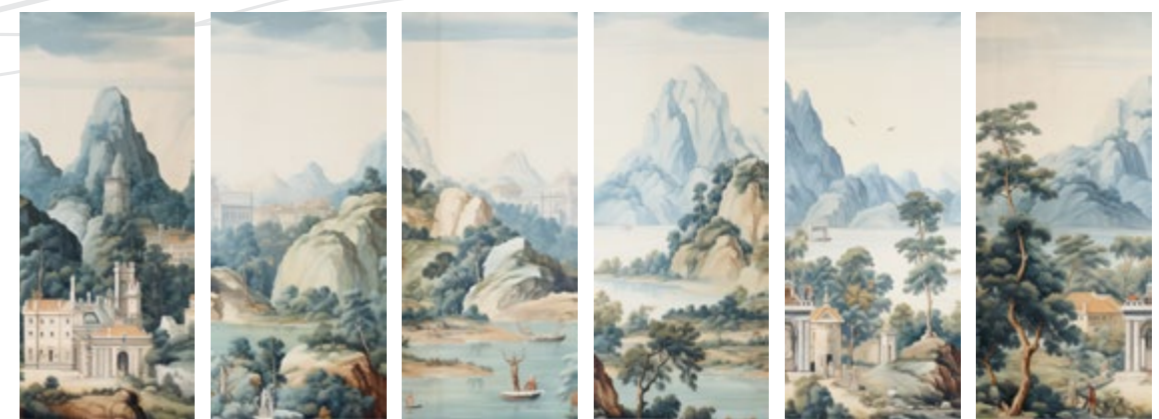

Slab
120x280 cm

Precious Gold

Precious Gold

Texture

Prime

Embrace the joy of self-expression, the satisfaction of realizing your creative ideas, and the freedom of customization. The "Prime" collection is an invitation to join a community of like-minded individuals who appreciate the beauty of personalized design. Together, we celebrate the power of imagination and the limitless possibilities it brings. with "Prime" Famarella suggests the best canvas for creative ideas.

Slab
120x280 cm

Belle

Discover 'Belle' in Famarella's 'Prime Collection,' where porcelain art meets the fluidity of dance. 'Belle' adds a touch of sophistication to interior décor, evoking the beauty and poetry of movement. Fully customizable in size and finish, 'Belle' seamlessly becomes a canvas for creativity, integrating effortlessly into design projects.