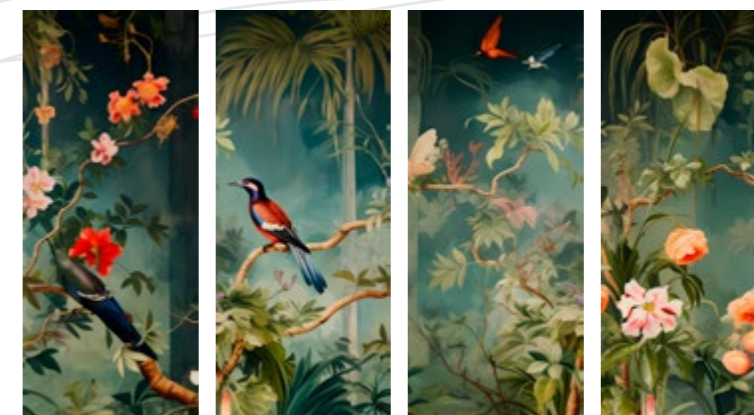

Slab
120x280 cm

Paraduse

Paradise," a porcelain masterpiece from Famarella's "Prime Collection," brings an idyllic utopia to life with graceful free-flying birds and lush, captivating plants. Fully customizable, it's the perfect addition to elevate your living space, whether as an inviting tabletop or captivating wall panel. In "Paradise," reality fades into a realm of eternal serenity.

Paradise," un capolavoro in gres porcellanato della prestigiosa "Collezione Prime" di Famarella, porta in vita un'utopia idilliaca con graziosi uccelli liberi in volo e lussureggianti piante incantevoli. Completamente personalizzabile, è l'aggiunta perfetta per elevare il tuo spazio vitale, sia come invitante piano d'appoggio o affascinante pannello da parete. In "Paradise," la realtà sfuma in un regno di serenità eterna.

Slab
120x280 cm

Slab
120x280 cm

Slab
120x280 cm

Full Color

Reverie

“Reverie,” a porcelain masterpiece from Famarella’s coveted “Prime Collection,” brings an air of tranquility and imagination to life. Its elegant design features an imaginary lavender branch delicately set against a pristine white backdrop, adorned with delicate blossoms. This serene yet dreamlike porcelain slab offers a blank canvas for your creative vision, allowing for customizable sizes and finishes to seamlessly blend with your interior decor. Elevate your living space with “Reverie,” where imagination flourishes on the canvas of timeless elegance