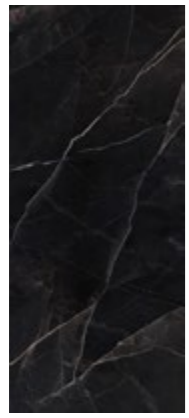

Slab
120x280 cm