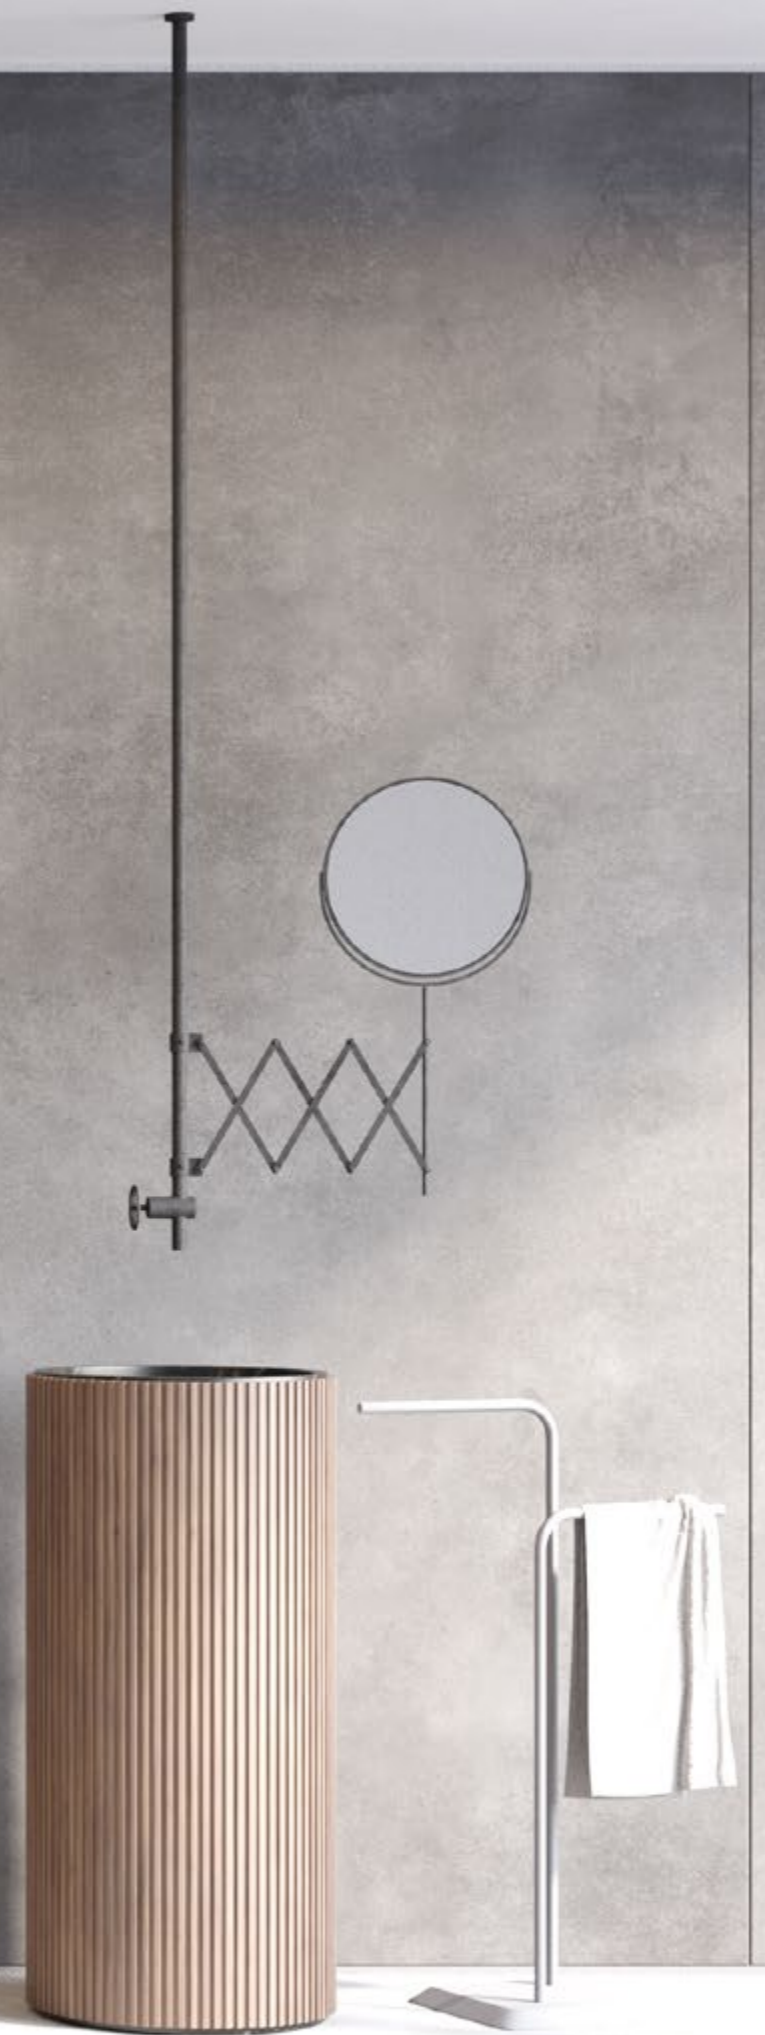

Texture

Water Lilies

The excitement and sunny senses seen in this design add livability and warmth to the environment and decoration. Famarella designers use this plot for emotional tastes. Overall, this two-latte layout is suitable for residential spaces, staircases' boxes of recreation centers, tea houses, and restaurants that want people to be in a warm and pleasant atmosphere.

L'eccitazione e i sensi solari visti in questo design aggiungono vivibilità e calore all'ambiente e alla decorazione. I designer di Famarella hanno pescato a piene mani dalla loro emotività durante la creazione di questo Progetto. Nel complesso, questi due disegni abbinati sono adatti per spazi residenziali, centri benessere, pub e ristoranti che desiderano che i loro clienti si trovino in un'atmosfera calda e piacevole.