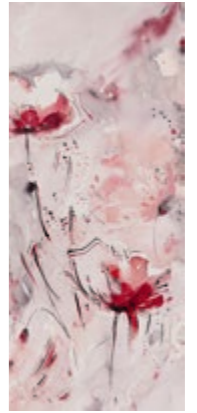

Slab
240x280 cm

Precious Gold

Texture

Texture

Sight

whatever you imagine, you can also create it on ceramic. It is time to evince all the creative potential that lies within you.

Vita

A perennially de rigueur layout of durability, elucidating the vestibule of architectural imagination. This volatile texture would be match able with anything that is unmatched. A succinct answer to convergence and adherent to an impeccable design scintillating the whole form from the interior to the inside out.