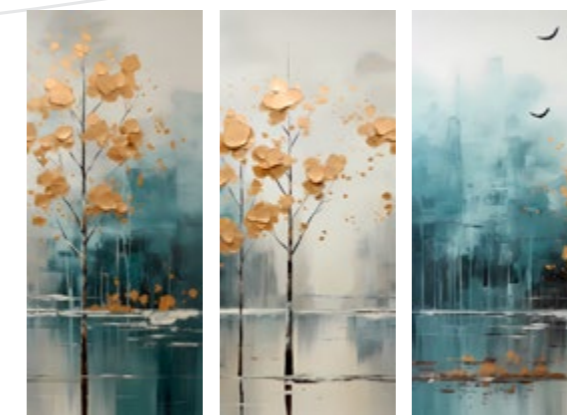

Slab
120x280 cm