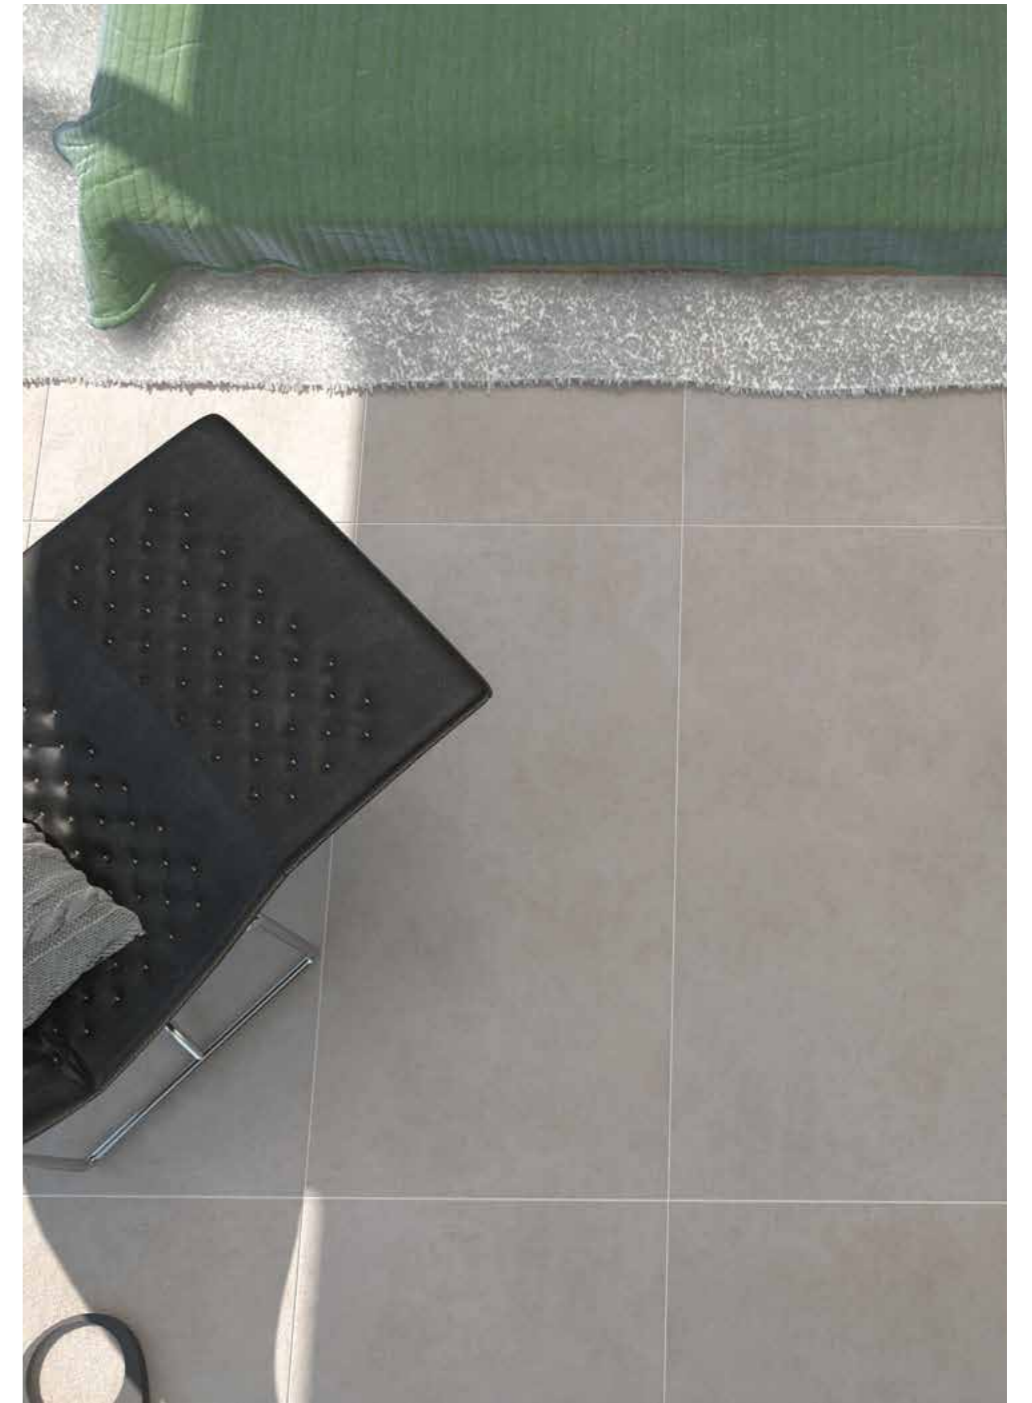

Luxury Concept

For those who love simplicity and looking for the safety and functionality of porcelain, Aximer Luxury Concept series in 6 different colors and matte surface provides natural structure of smooth concrete. This multifunctional product with a large variety of application area helps architects to create an environment that draw the viewers' gaze through shapes that make a connection between exterior and interior spaces.