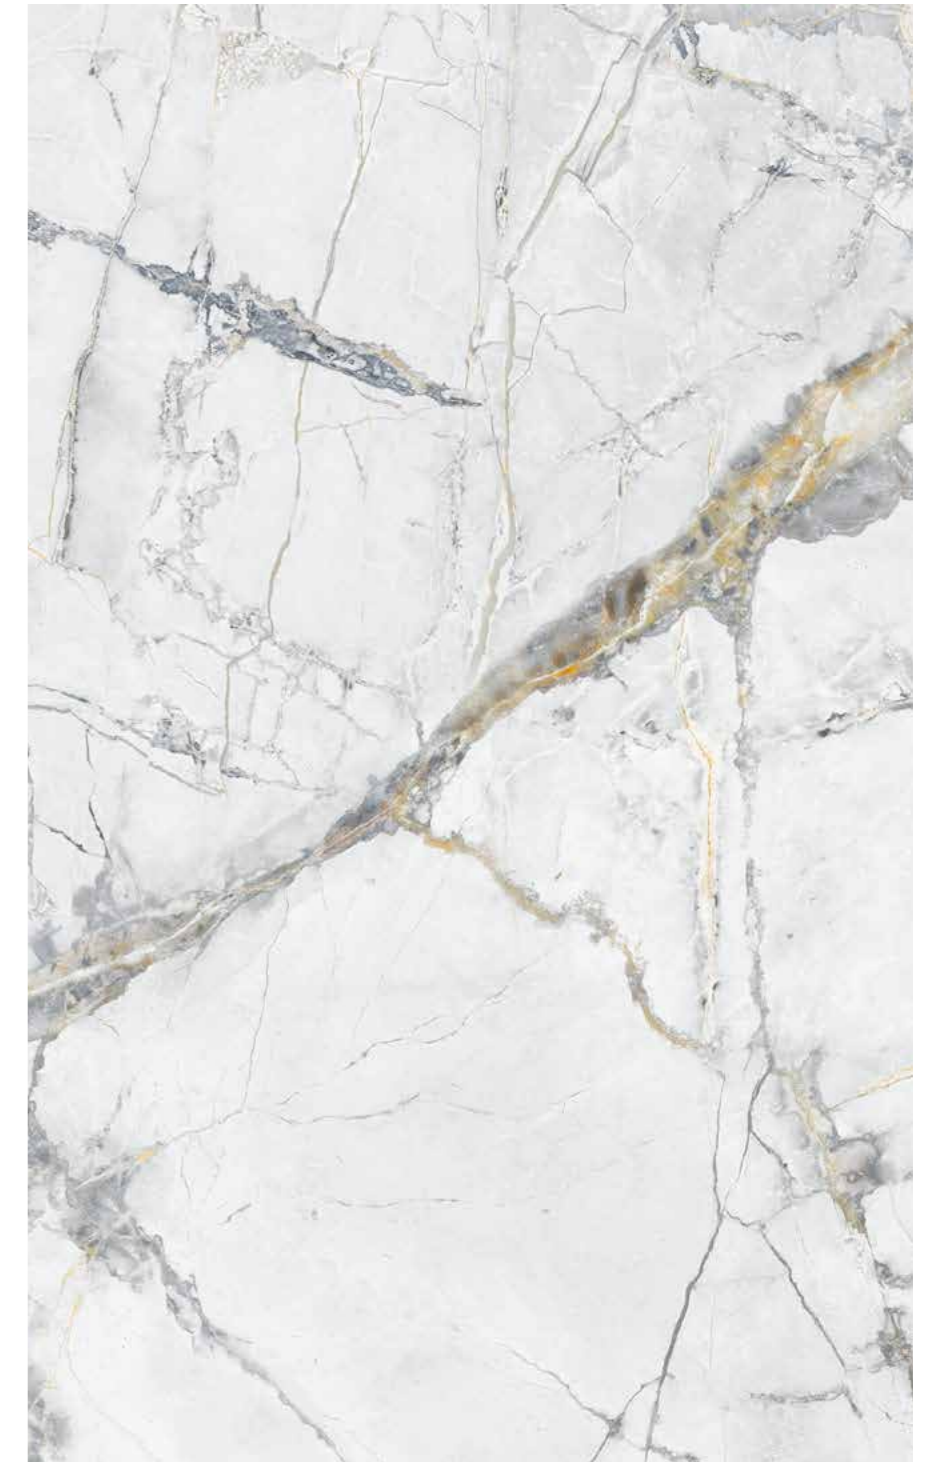

Invisible Gold

120x280 cm

Chemical resistance

Thermal shock

Frost resistance

Low water absorption

Stain resistance

Breaking strength

SIZE	THICKNESS	SURFACE	CODE
120x280 cm	9.5 mm	Polished	IM2040L-P