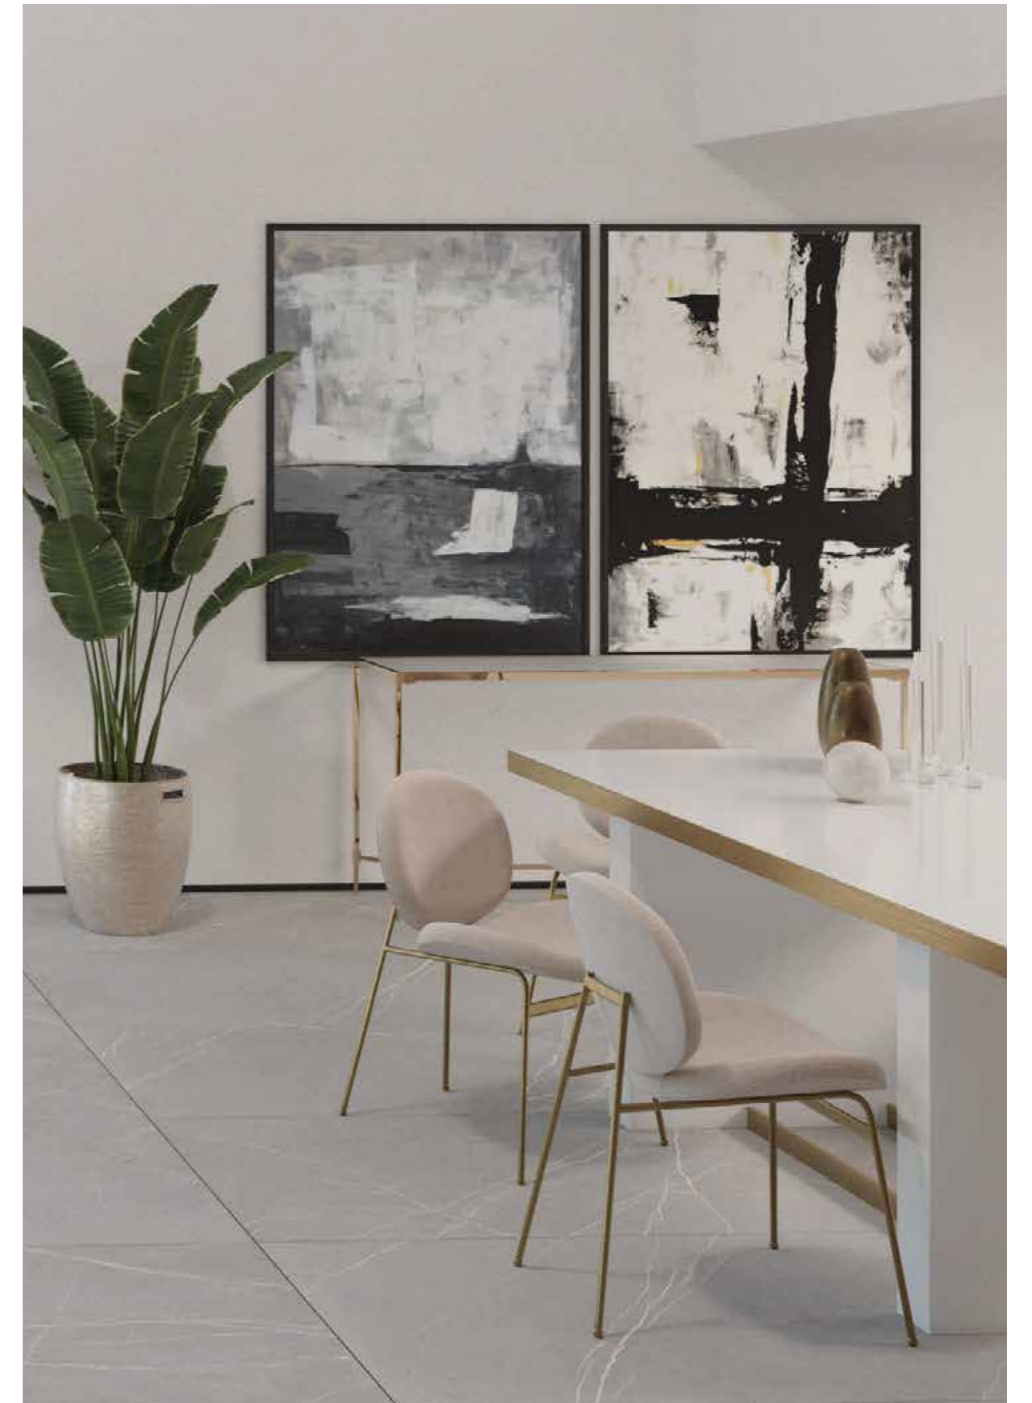

Pantheon Marble

Pantheon has an outstanding styling. Its grey surface embraces pure white veining in detailed smooth base texture with dispersed splashes and slight movements of taupe veins that increases the beauty and enhances the grace of Pantheon's design. Pantheon's minimal and modern style gives you the chance of experiencing elegance and luminosity.