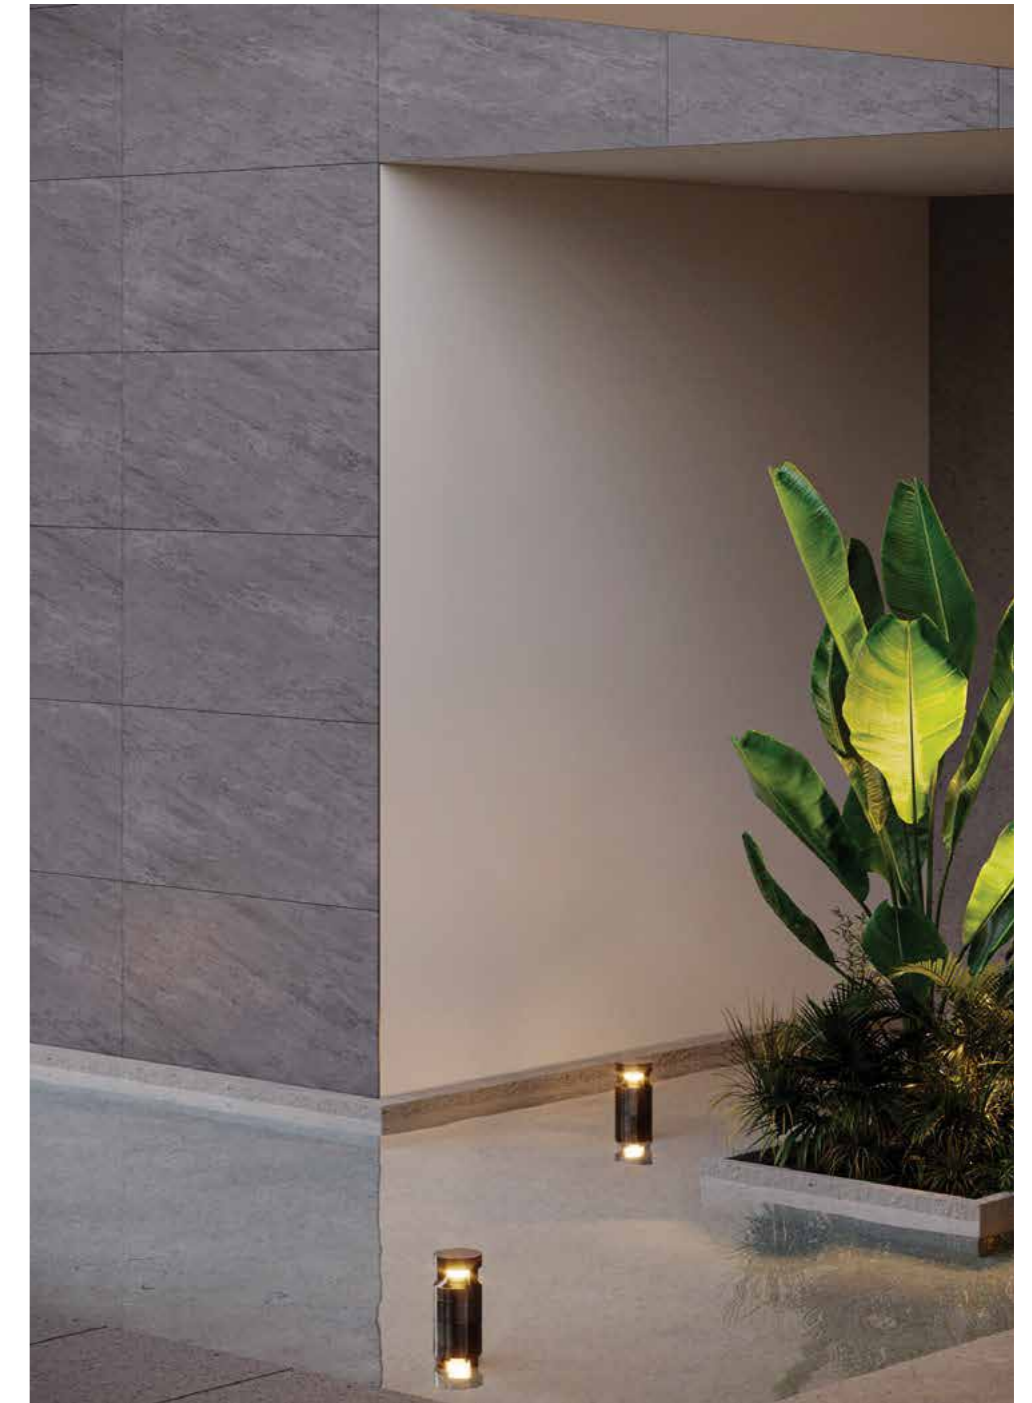

Stonetech

Stonetech is «monolithic»; it indicates harmony despite being unified. Stonetech comes with a natural stone relief that is soft to touch, yet express a fine natural stone look surface. Parallel details with a sufficient amount of monotone surface make this design fashionable yet suitable for facade and outdoor applications.