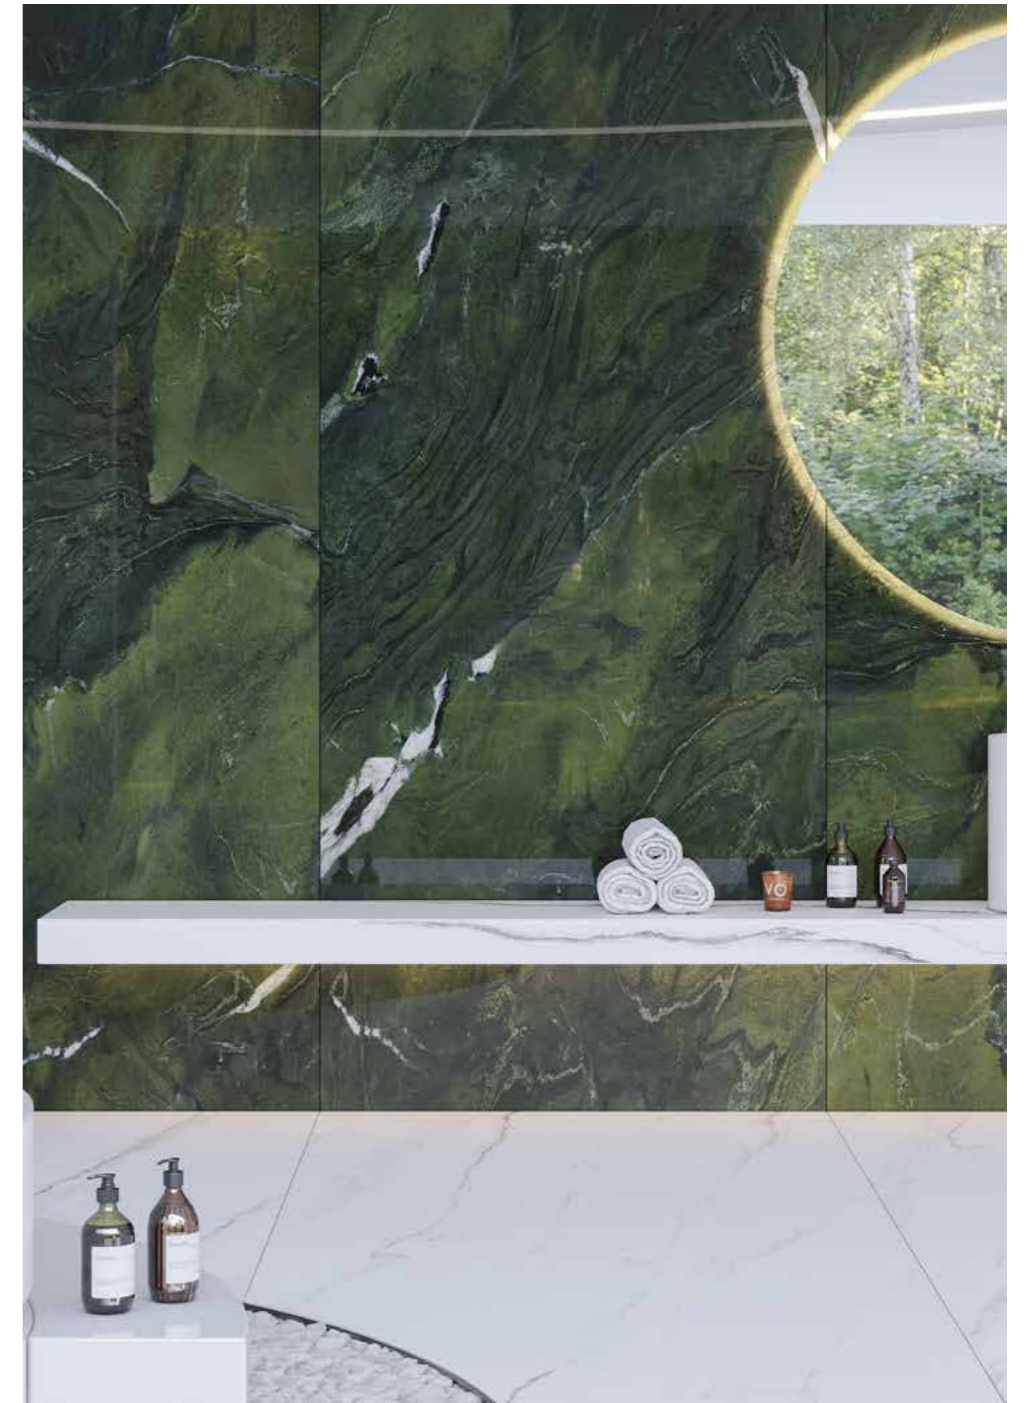

Miracle Green

MIRACLE GREEN is a stunning porcelain masterpiece that draws inspiration from the timeless elegance of Avocado Brazilian quartzite. Its rich and vibrant green backdrop, adorned with intricate white veins that gracefully traverse the surface, imbues a feeling of opulence and sophistication. These natural patterns exude both serenity and power, creating a sense of tranquility and authority. The captivating color palette of MIRACLE GREEN captures the very essence of nature, infusing your surroundings with a revitalizing and refreshing atmosphere.