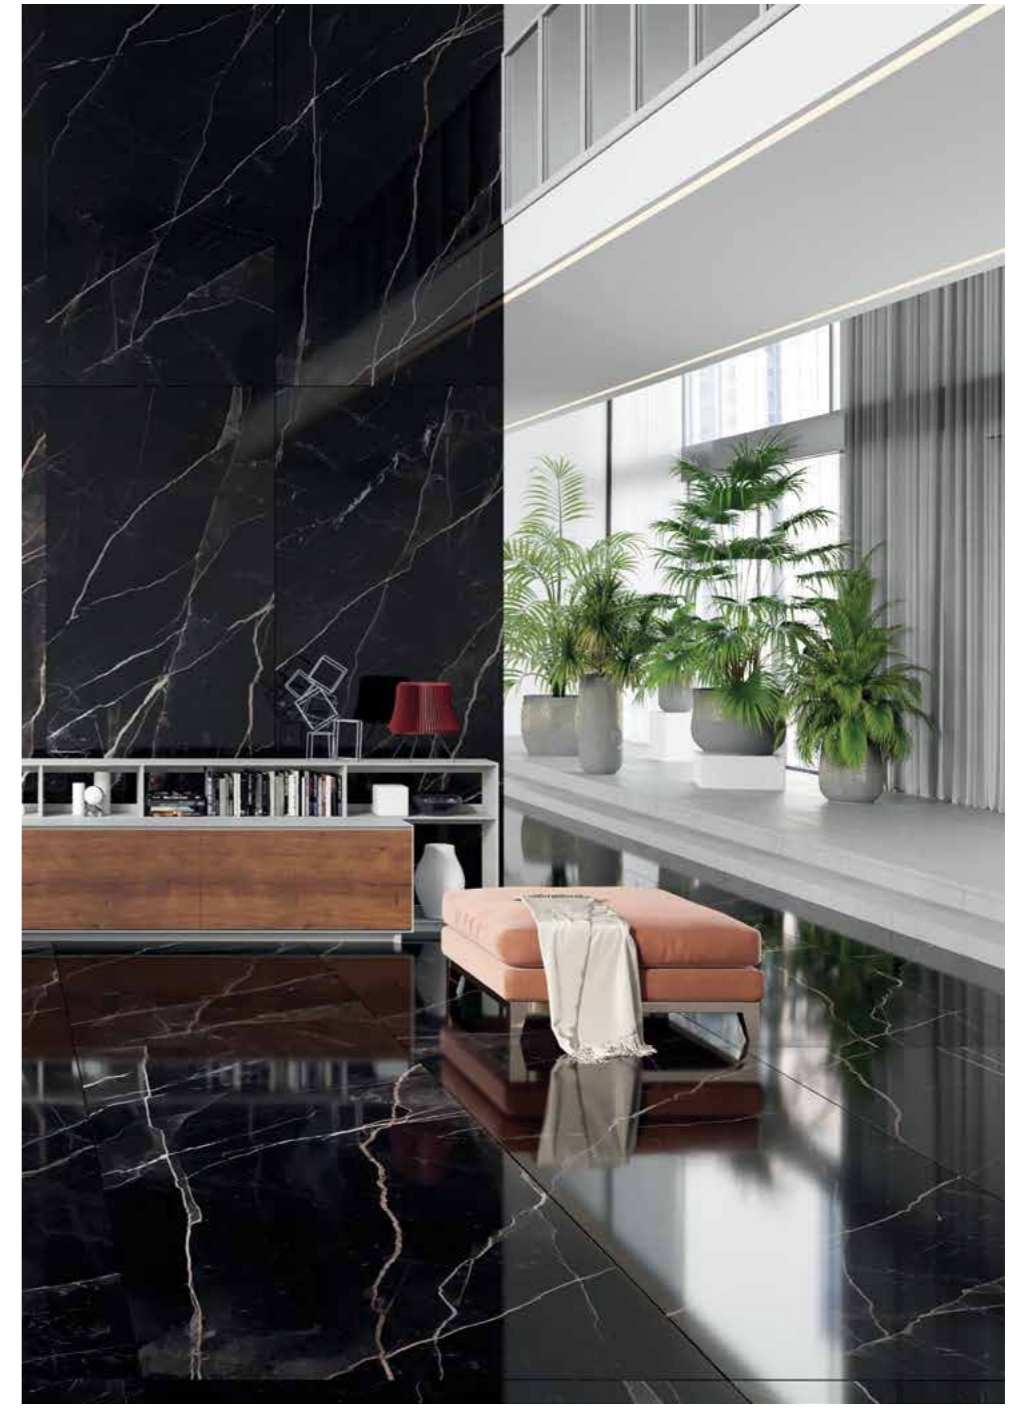

Mystic Black

Mystic Black is an artistic marble with unique white and golden longitudinal delicate veins and deep black background. The contrast of its background and veins accompanied with moderate shades produce a refine and irreplaceable material in the world of modern luxury.