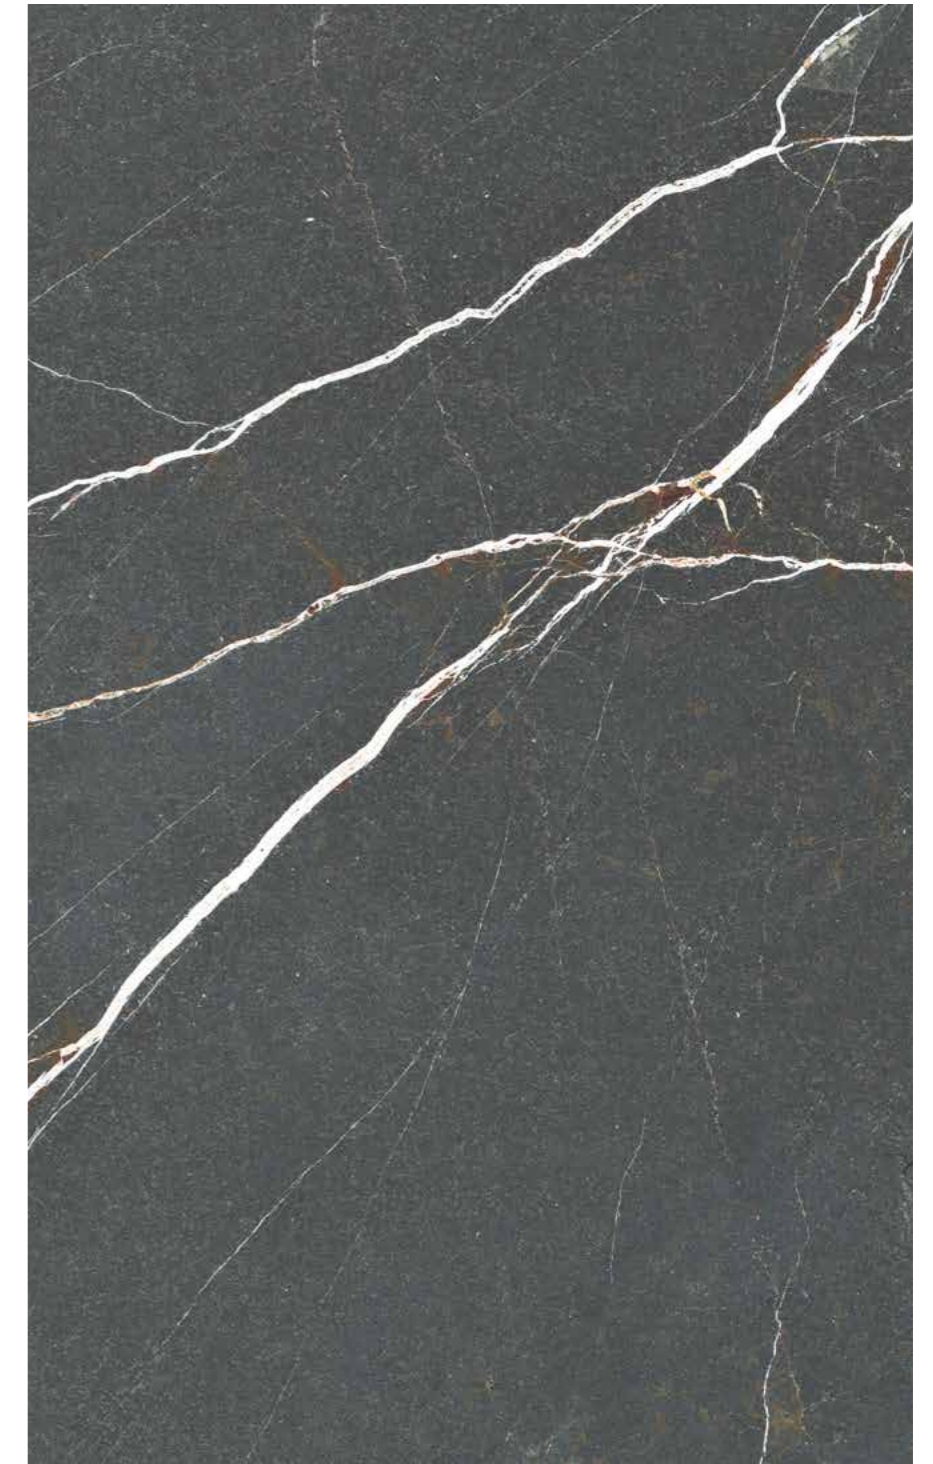

Pantheon Marble Anthracite

SIZE	THICKNESS	SURFACE	CODE
80x160 cm	9 mm	Semi Polished	LFG-C1330