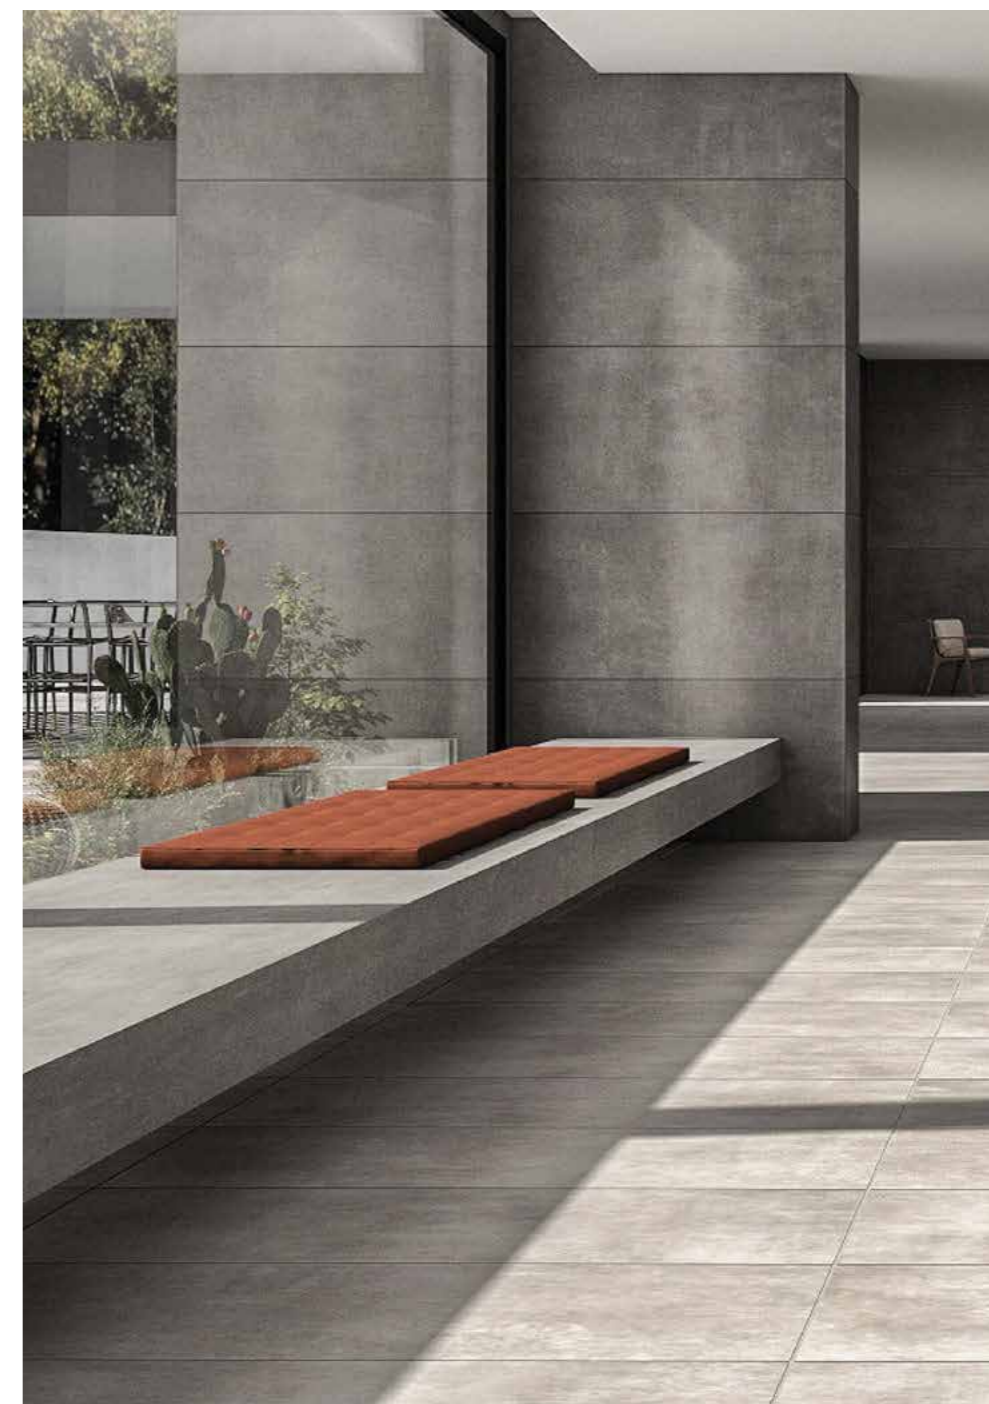

Beton Art

The interpreter of an essential but sophisticated style that stands out for the possibility of multiple combinations of cement effects designed to create integration, key element of the most attractive combination of concrete surface. Beton Art in 5 different colors and 5 random surfaces helps architects to achieve the esthetic of cement together with durability of porcelain, meet needs of modernity in their designs.