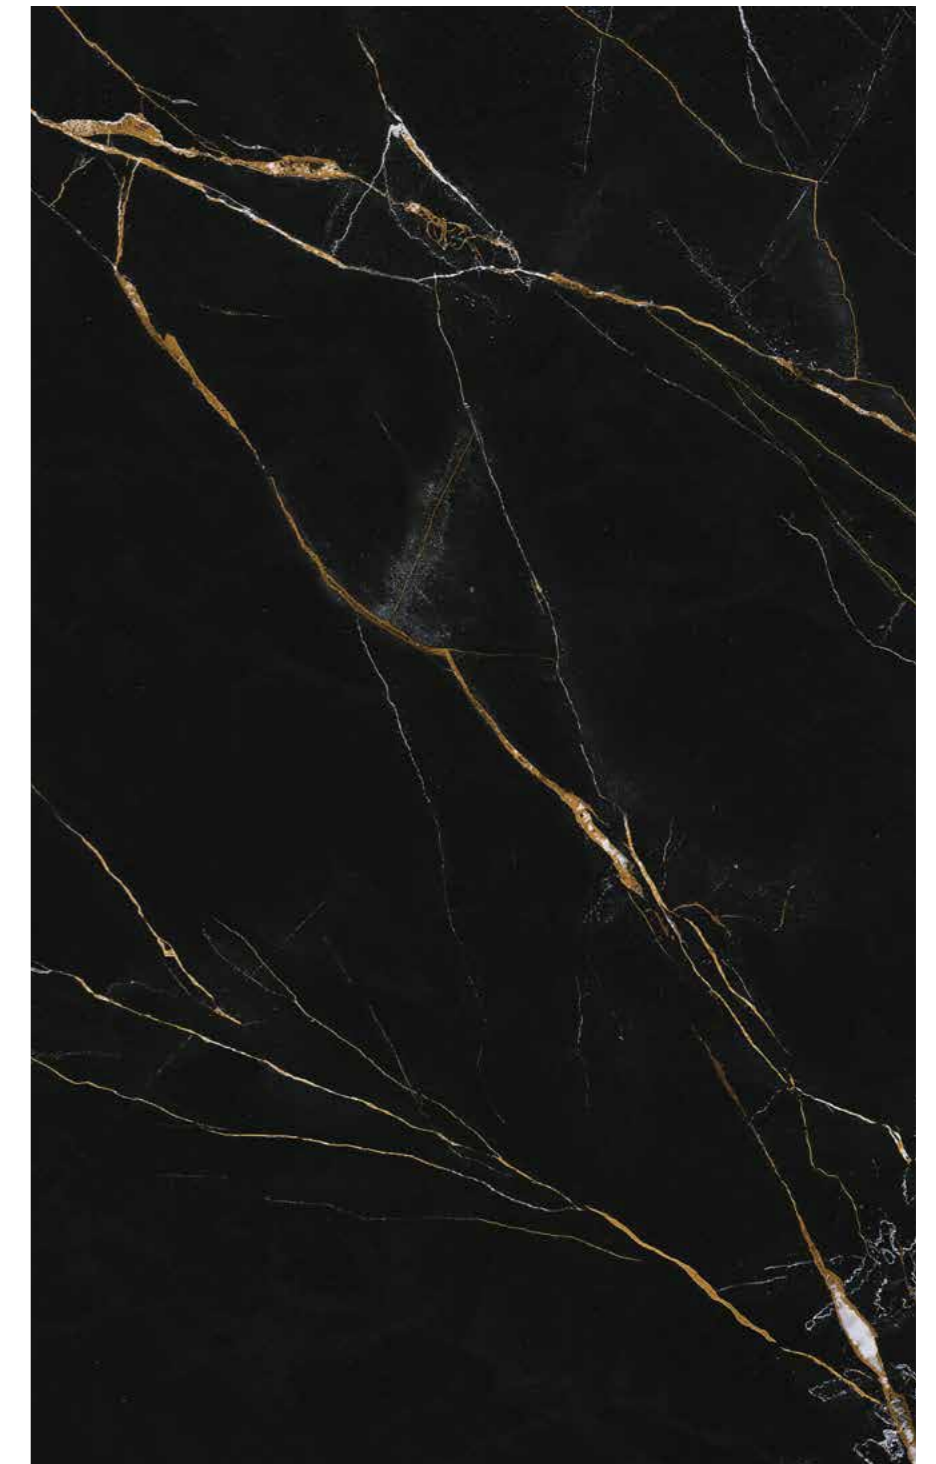

Saint Laurent

- Chemical resistance
- Thermal shock
- Frost resistance
- Low water absorption
- Stain resistance
- Breaking strength

SIZE	THICKNESS	SURFACE	CODE
80x160 cm	9 mm	Polished	FGPB-C5160
100x100 cm	10 mm		FGPB-W5160
120x240 cm	9.5 mm		FGPB-A5160
120x280 cm			FGPB-L5160
160x320 cm			FGPB-X5160