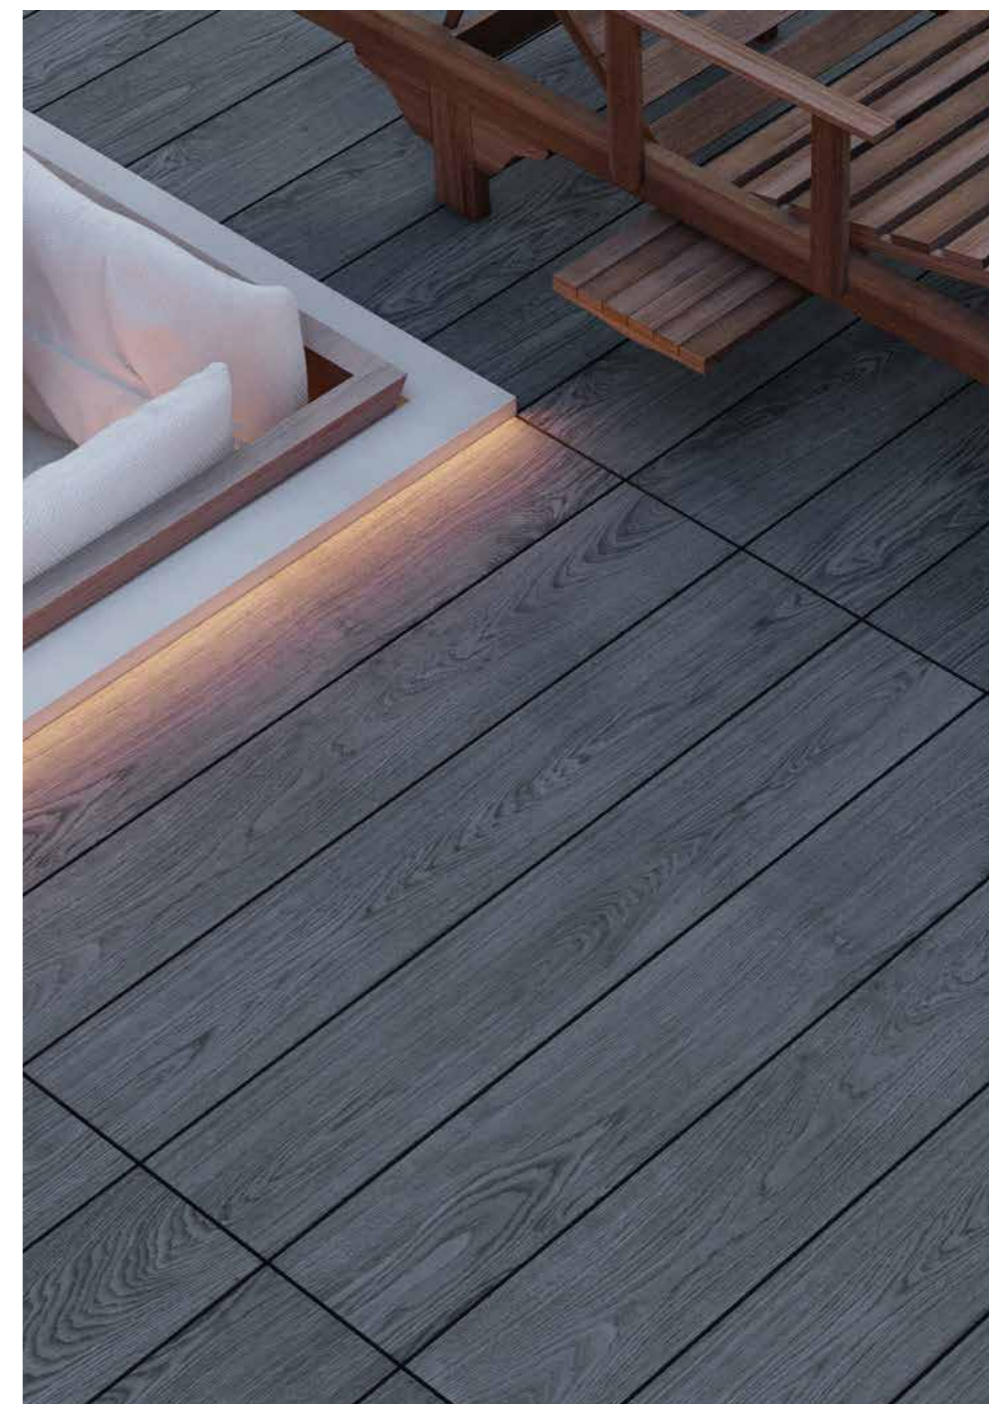

SIZE	THICKNESS	SURFACE	CODE
20x120 cm	11.5 mm	Relief	FGM-B835

Selva

Selva with its extraordinary touch that represents the natural wood looks, evokes the finest oaks. Thanks to porcelain surface which is inspired by the charm of wood material you will experience durability and warmth. Selva makes a clean and soft texture to bring beauty to any architect's needs. This collection is available in 6 shades of natural colors that are designed to ensure maximum versatility yet convey the most authentic and essential flavor of wood.