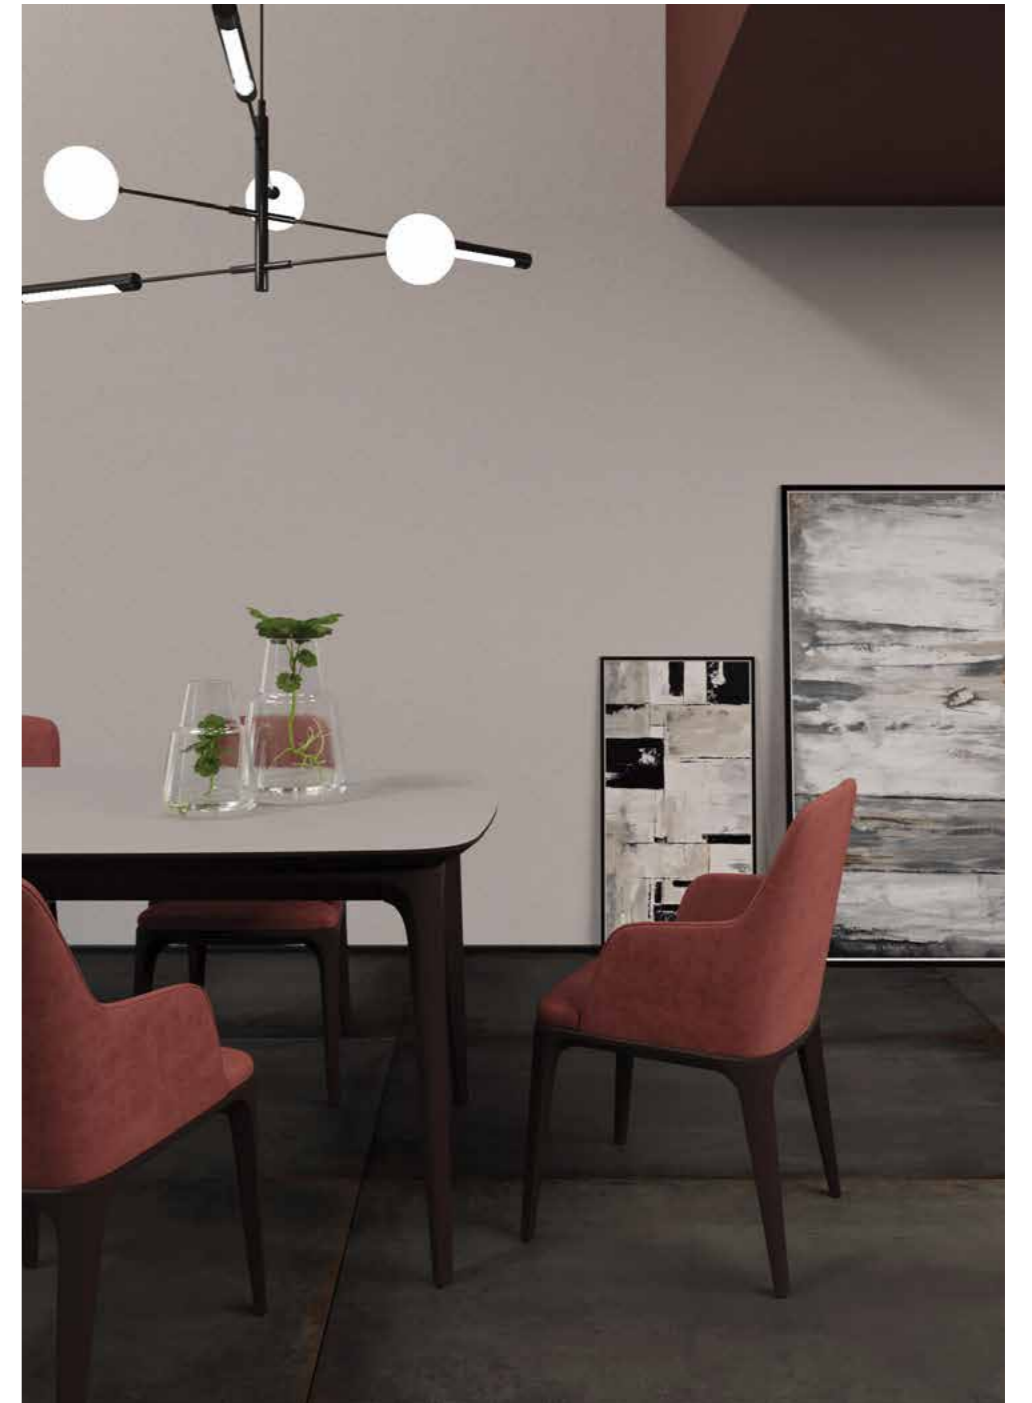

Metallic

Metallic is a trace of an oxidization that covers your surfaces by giving an original and unique accent. By Metallic collection you can experience the most intimate emotion of metal and the beauty of industrial atmospheres which its delicate, refined and unique textures enhance the natural and precious aesthetics of the material for a space with a timeless charm. Metallic with its semipolished surface brings an elegance and unconventional touch.