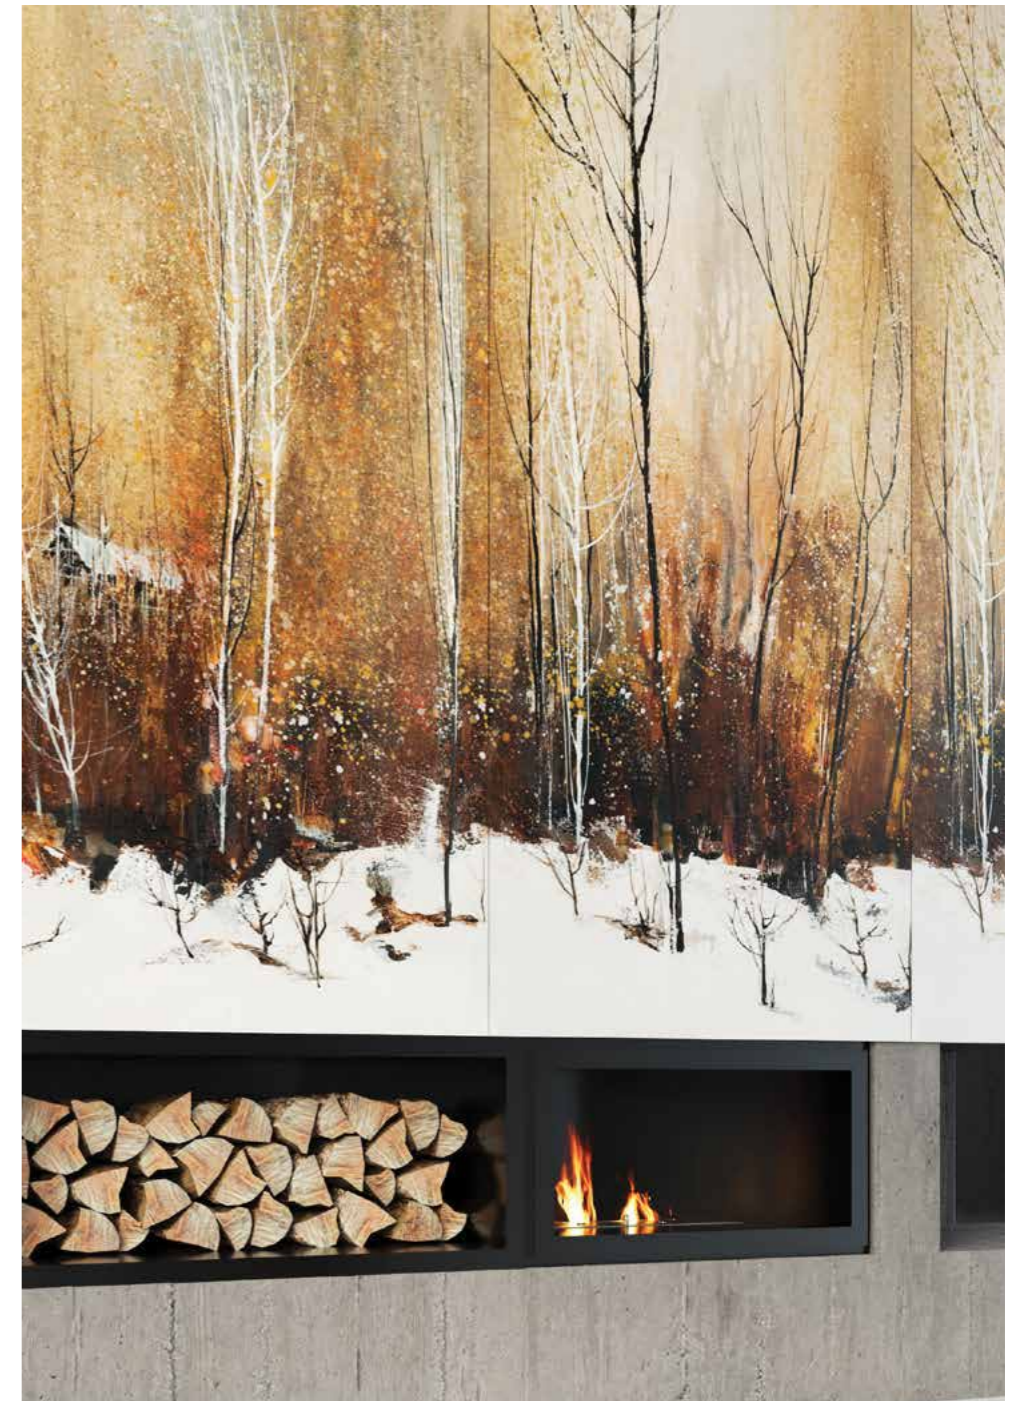

Mystery

MYSTERY pattern is a poetic masterpiece that appears to come to life with a gentle breeze. The trees create a serene and dreamy motion, evoking a sense of relaxation. Delicate, romantic, and filled with poetry, this pattern captures the enchantment of the changing seasons. The interplay of leaves creates a captivating play of light and shadow, adding a touch of sunny luminosity. These Autumn landscapes are perfect for any space that desires to elevate its ambiance with a touch of depth and texture.