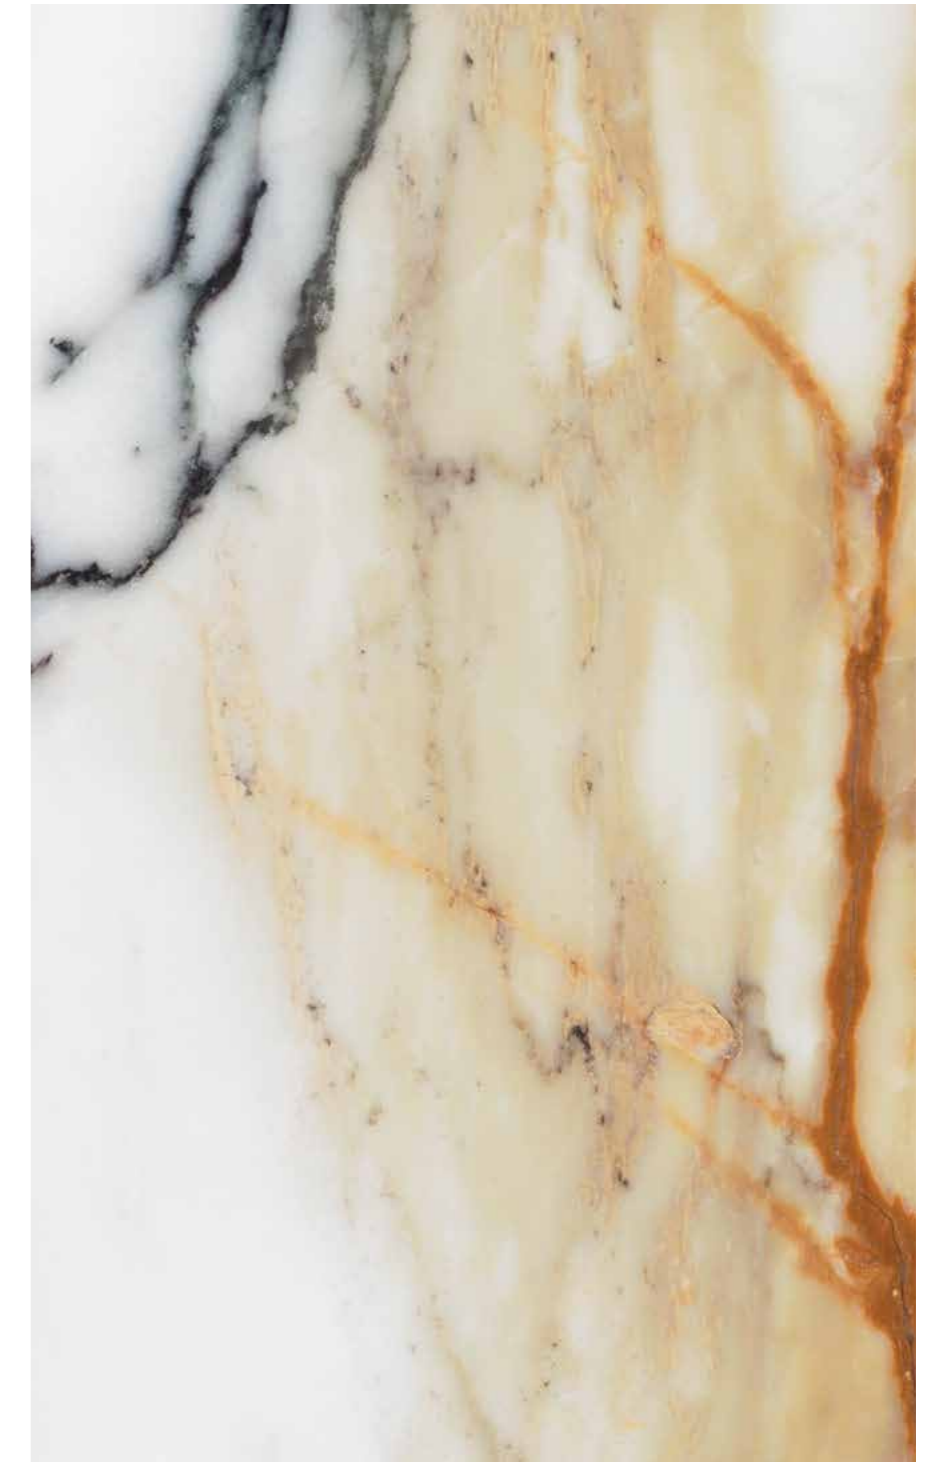

Vena Vecchia

120x280 cm

Chemical
resistance

Thermal
shock

Frost
resistance

Low water
absorption

Stain
resistance

Breaking
strength

SIZE	THICKNESS	SURFACE	CODE
120x280 cm	9.5 mm	Polished	IM2085L-P Book Match