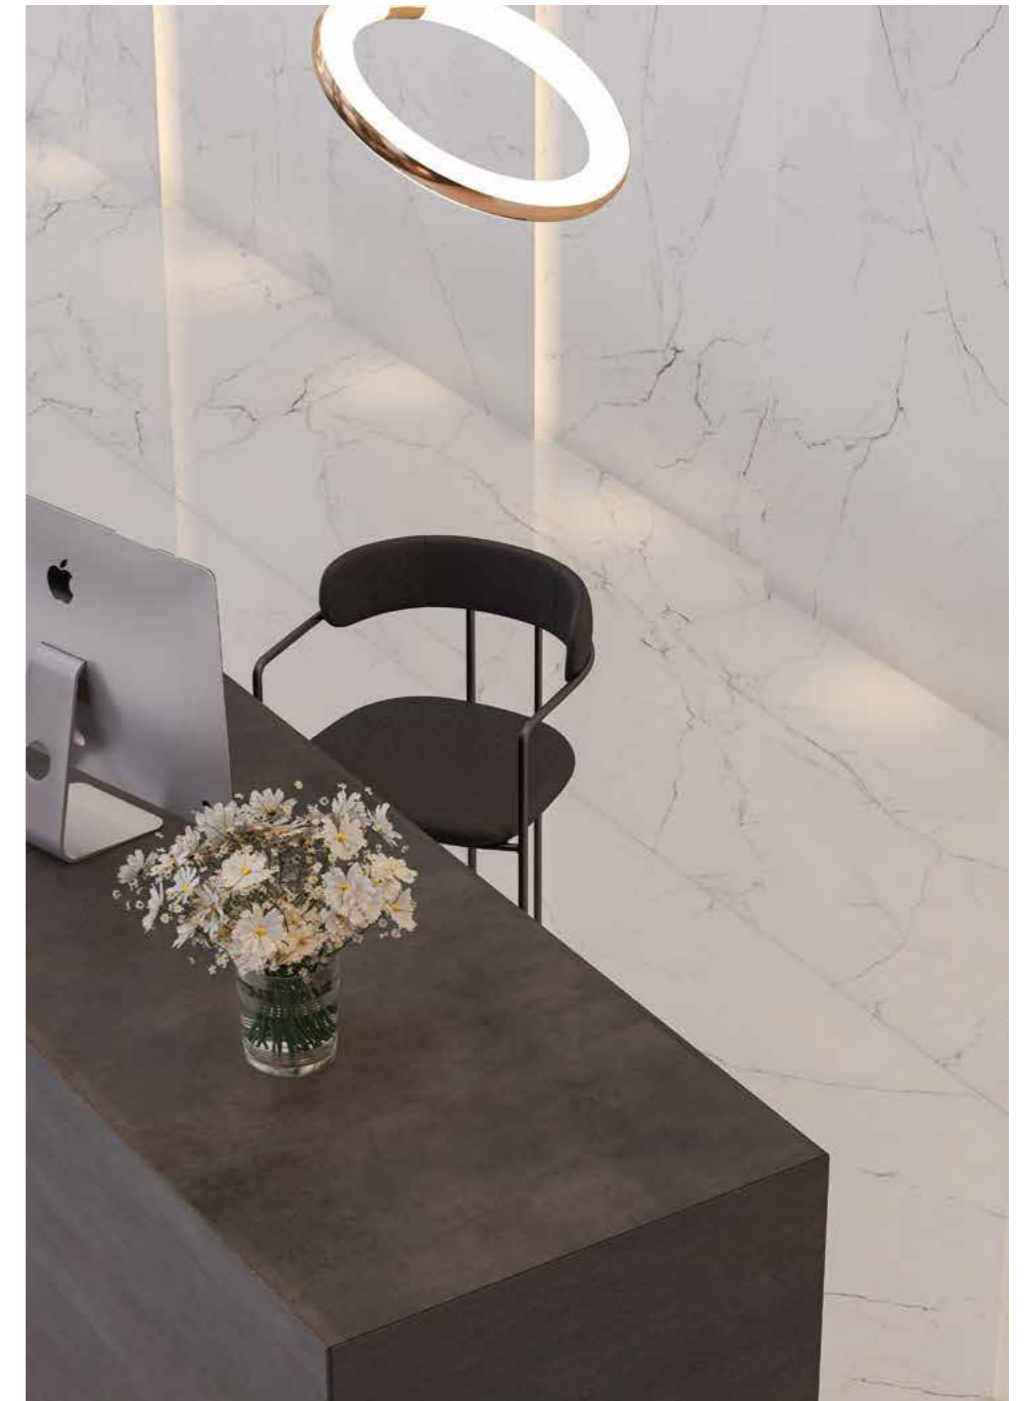

Calacatta Silva

Calacatta Silva has the beauty of natural marble. Thanks to its porcelain character this product is suitable for private spaces to commercial world and helps architects to create a combination of modernity and practicality.