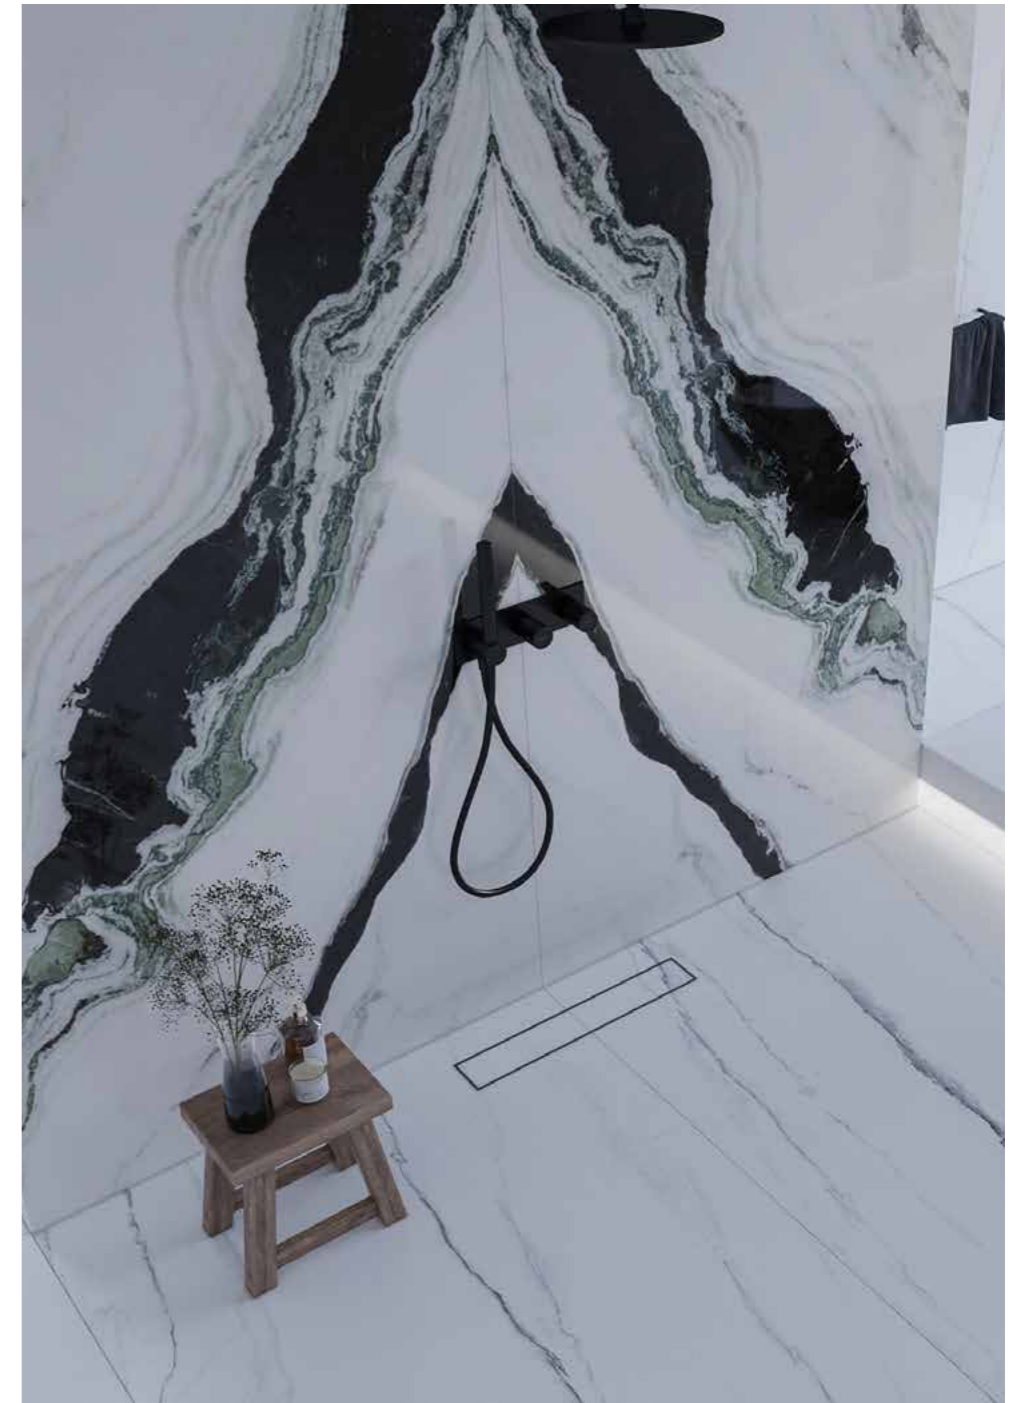

Panda

Panda reflects the art of nature, a white marble with black and green shades moving across its surface. Its eye-catching black veins motivate senses by inviting the viewers to feel its sophisticated chromatic intensity. Black and white combination along with green shades and inclusions in different faces makes a careful balanced pattern and veining that provides a strong personality to the interiors.