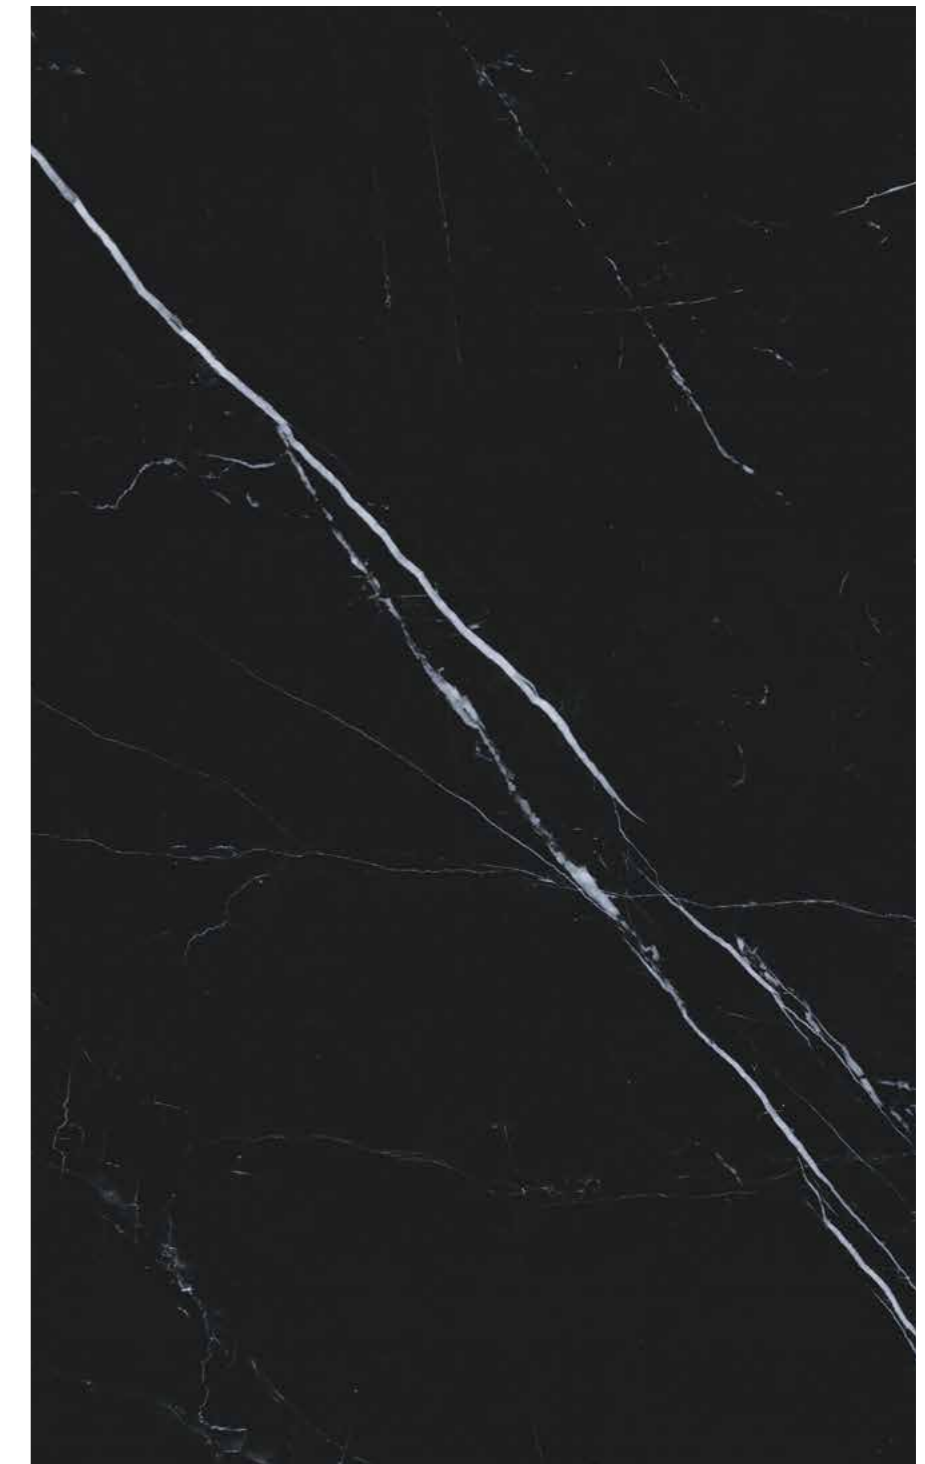

Nero Marquina

- Chemical resistance
- Thermal shock
- Frost resistance
- Low water absorption
- Stain resistance
- Breaking strength

SIZE	THICKNESS	SURFACE	CODE
60x120 cm	11.5 mm	Matte	FGM-R5030
		Polished	FGPB-R5030 FGPB-C5030
80x160 cm	9 mm	Matte	FGM-C5030
120x240 cm	9.5 mm	Natural	FGM-A5030
120x280 cm		Polished	FGPB-L5030
160x320 cm		Natural	FGM-L5030 FGM-X5030