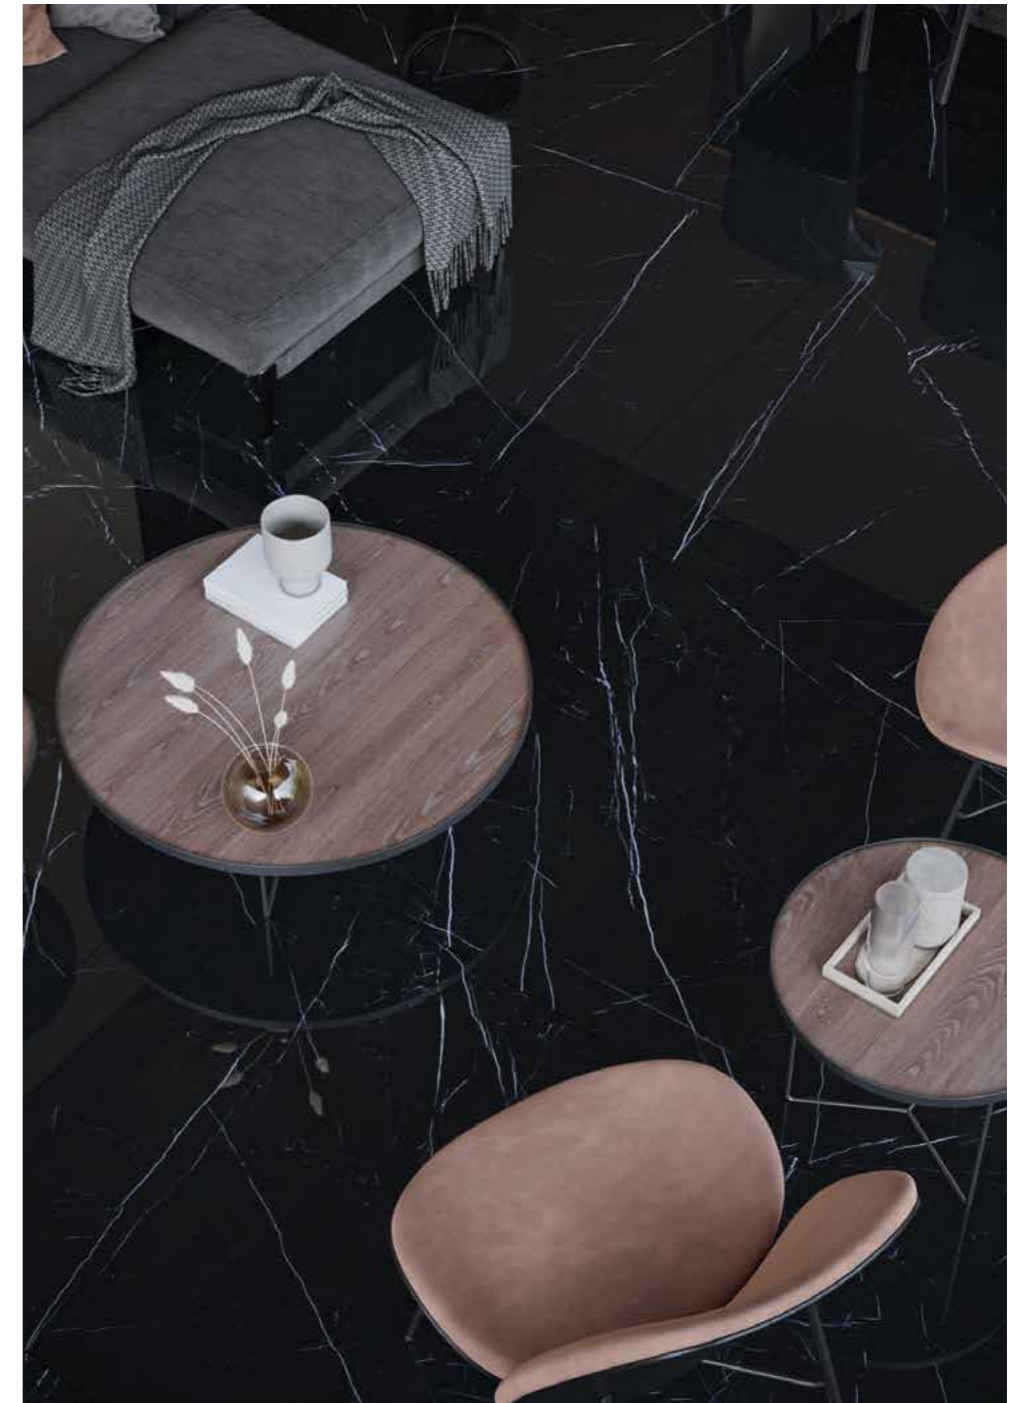

Nero Marquina

Nero Marquina, has the intense elegance of black marble. With its ultra-thin white veins running along an extreme black surface, Nero Marquina by Aximer is a full body porcelain slab suitable for ultra –sophisticated settings. Its visual perfection provides a unique visual impact.