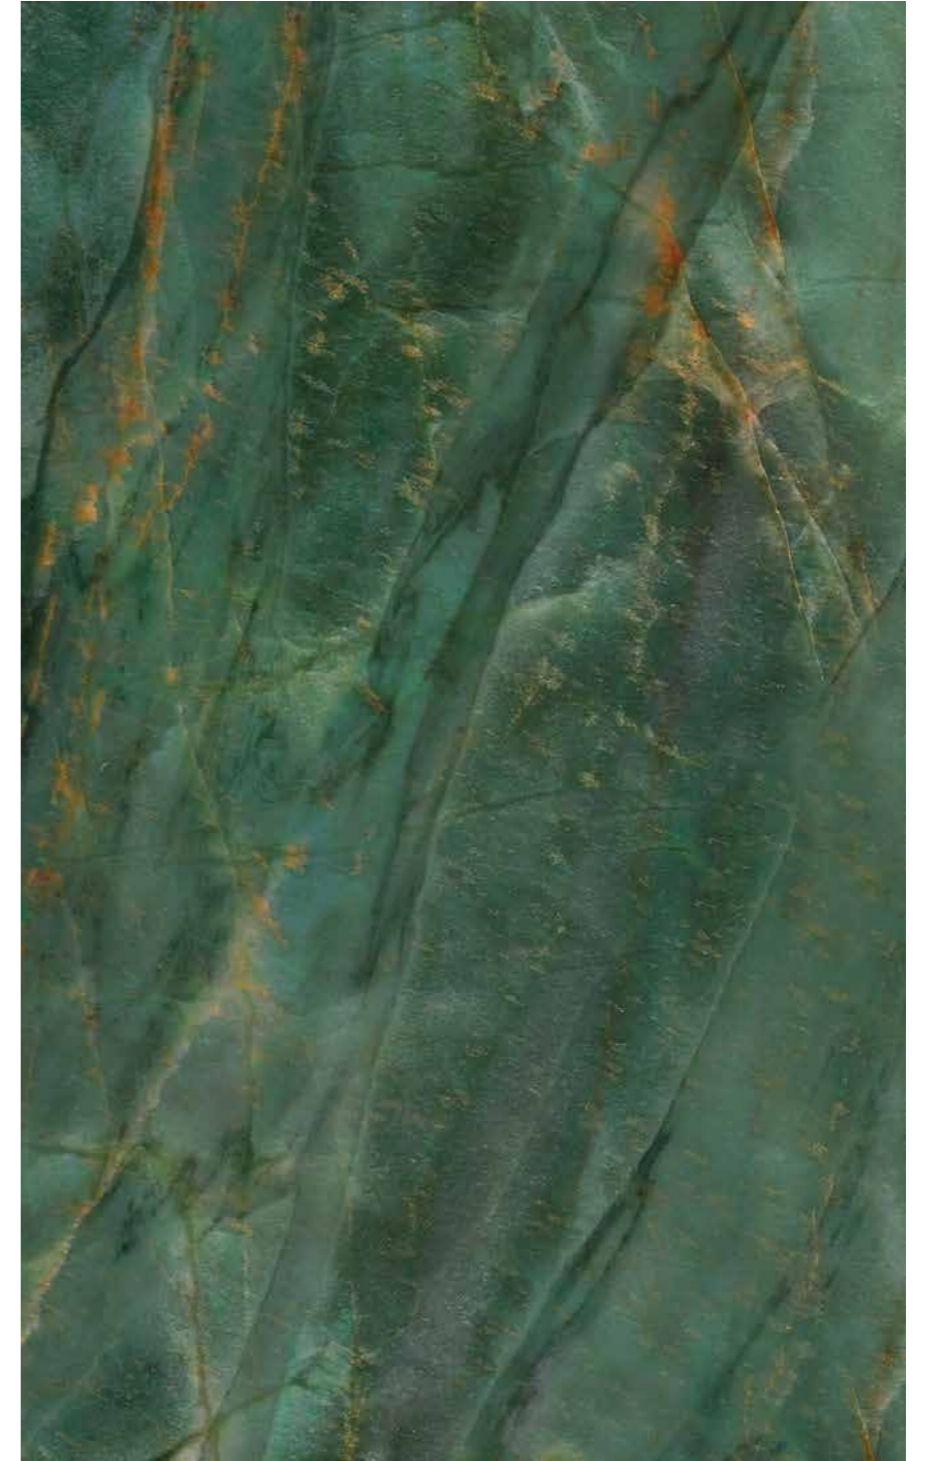

- Chemical resistance
- Thermal shock
- Frost resistance
- Low water absorption
- Stain resistance
- Breaking strength

SIZE	THICKNESS	SURFACE	CODE
120x280 cm	9.5 mm	Polished	IM2055L-P