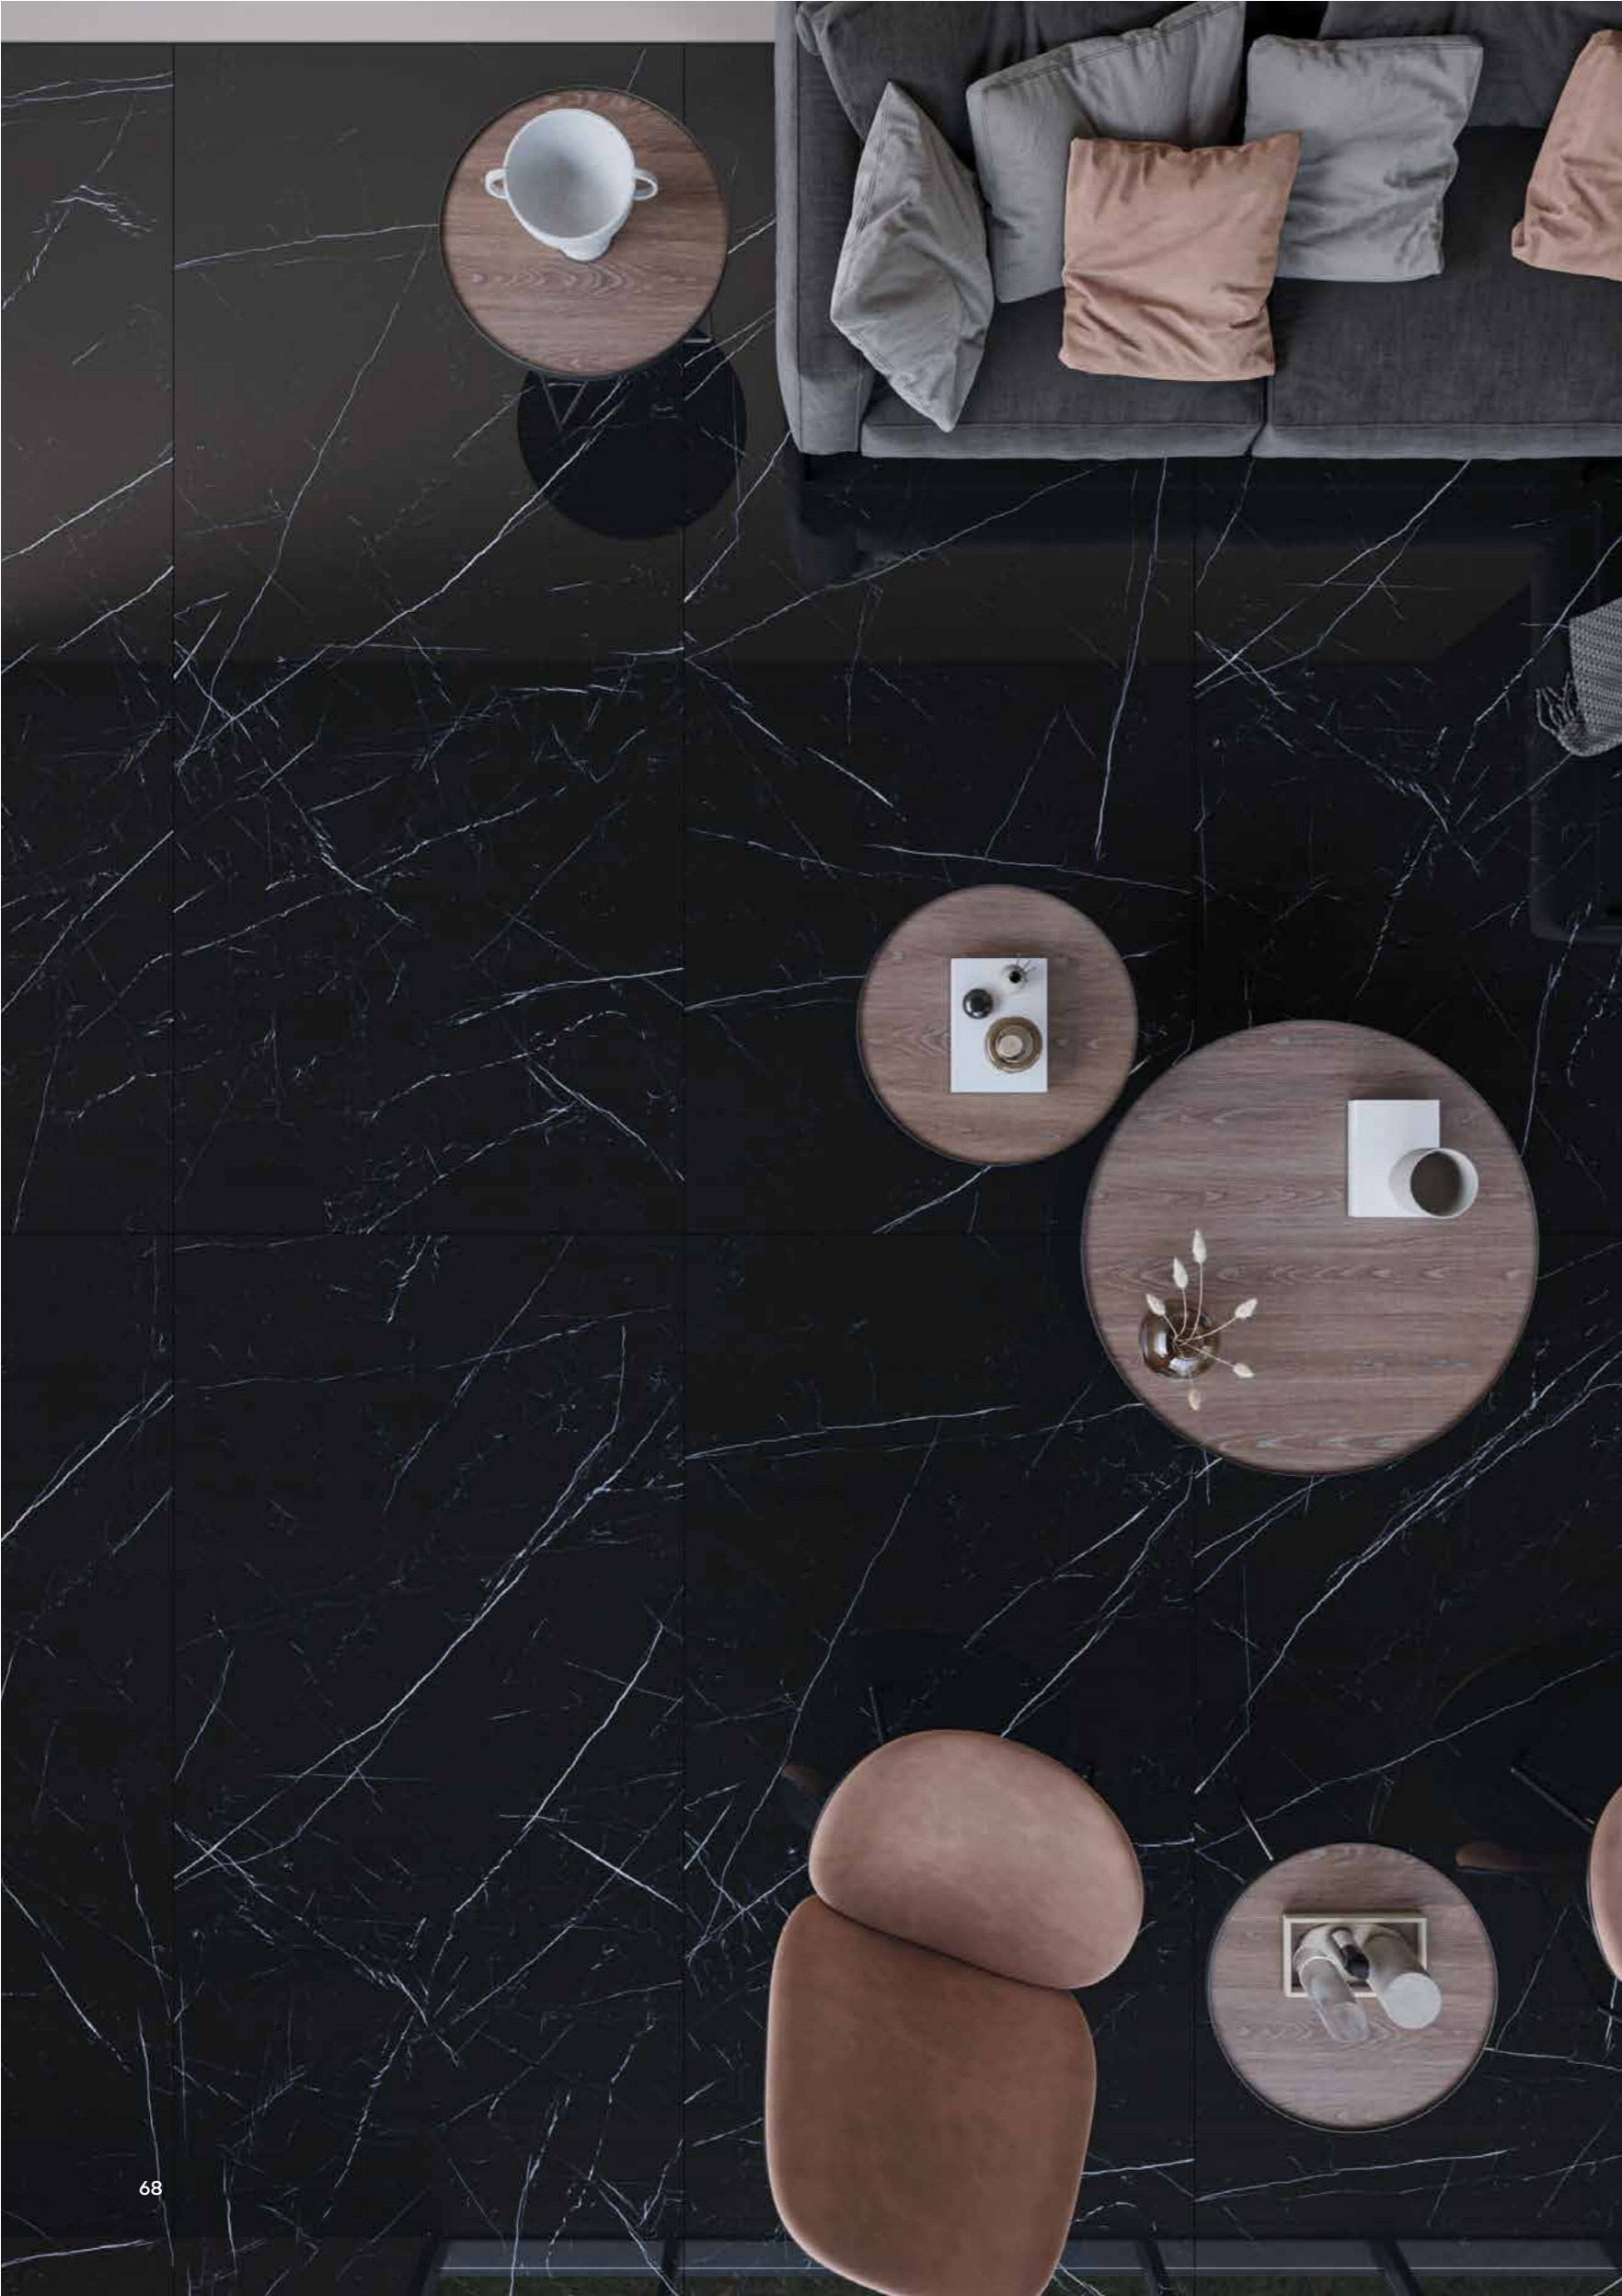

Nero Marquina

- Chemical resistance
- Thermal shock
- Frost resistance
- Low water absorption
- Stain resistance
- Breaking strength

SIZE	THICKNESS	SURFACE	CODE
60x120 cm	11.5 mm	Matte	FGM-R5030
		Polished	FGPB-R5030 FGPB-C5030
80x160 cm	9 mm	Matte	FGM-C5030
120x240 cm	9.5 mm	Natural	FGM-A5030
120x280 cm		Polished	FGPB-L5030
160x320 cm		Natural	FGM-L5030 FGM-X5030