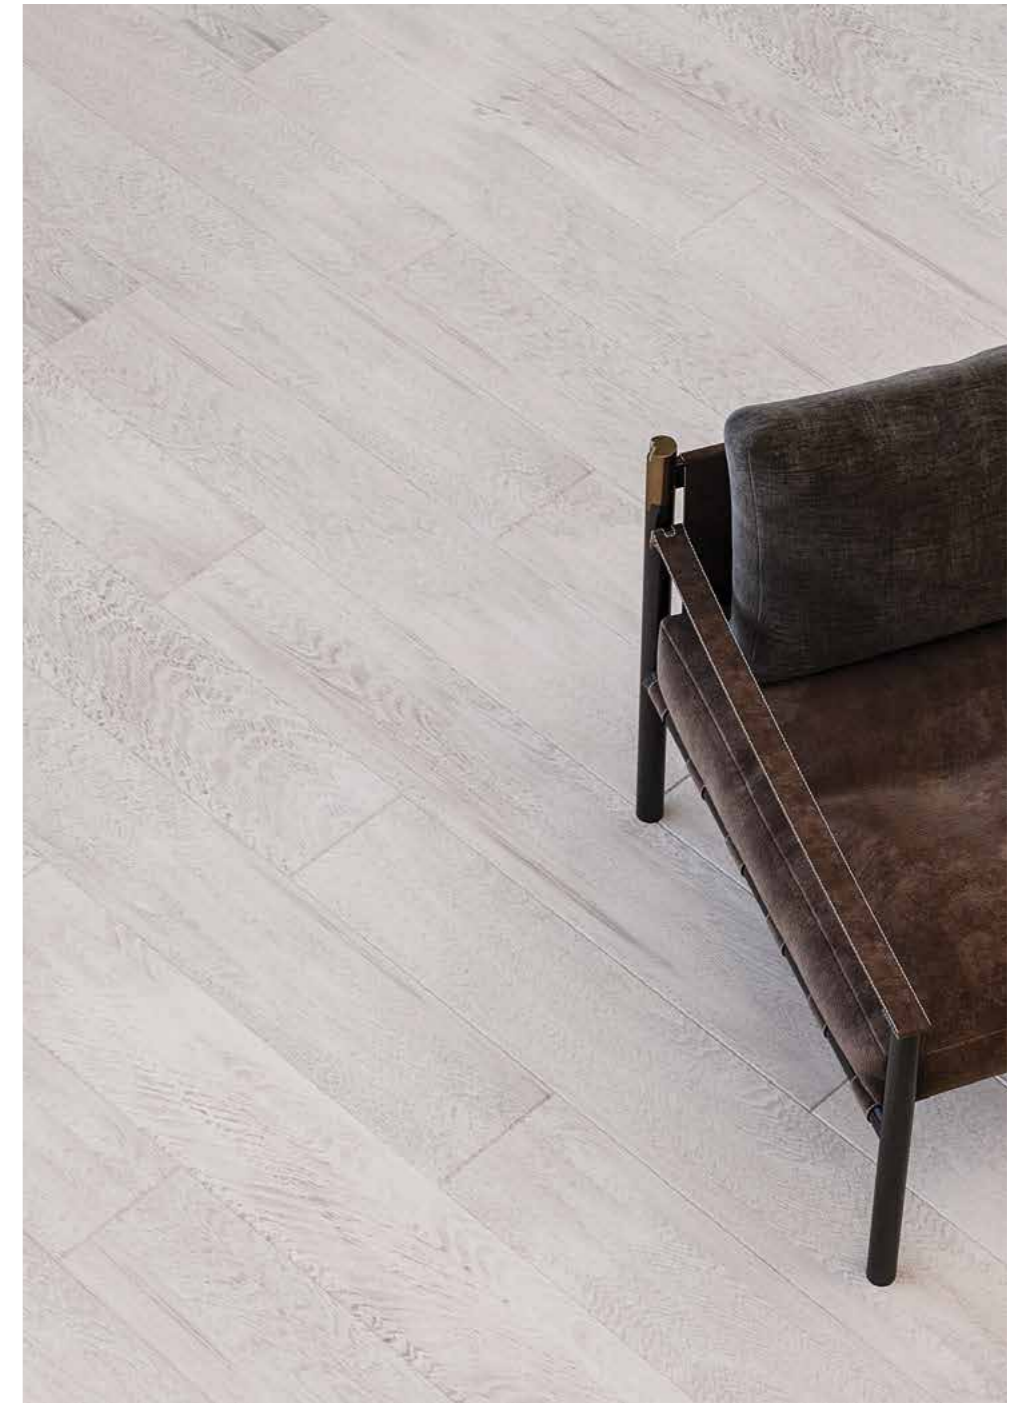

Maxiwood

Maxiwood is a great mix of warmth and elegance which is perfectly in harmony with the latest innovative trends. Maxiwood surface is enhanced by relief punch that gives natural touch with new emotion of wooden material character and personality to every setting. Thanks to the stable nature of porcelain, Maxiwood is able to tackle every condition and offers new uses of wood for floors and walls in residential and commercial spaces.