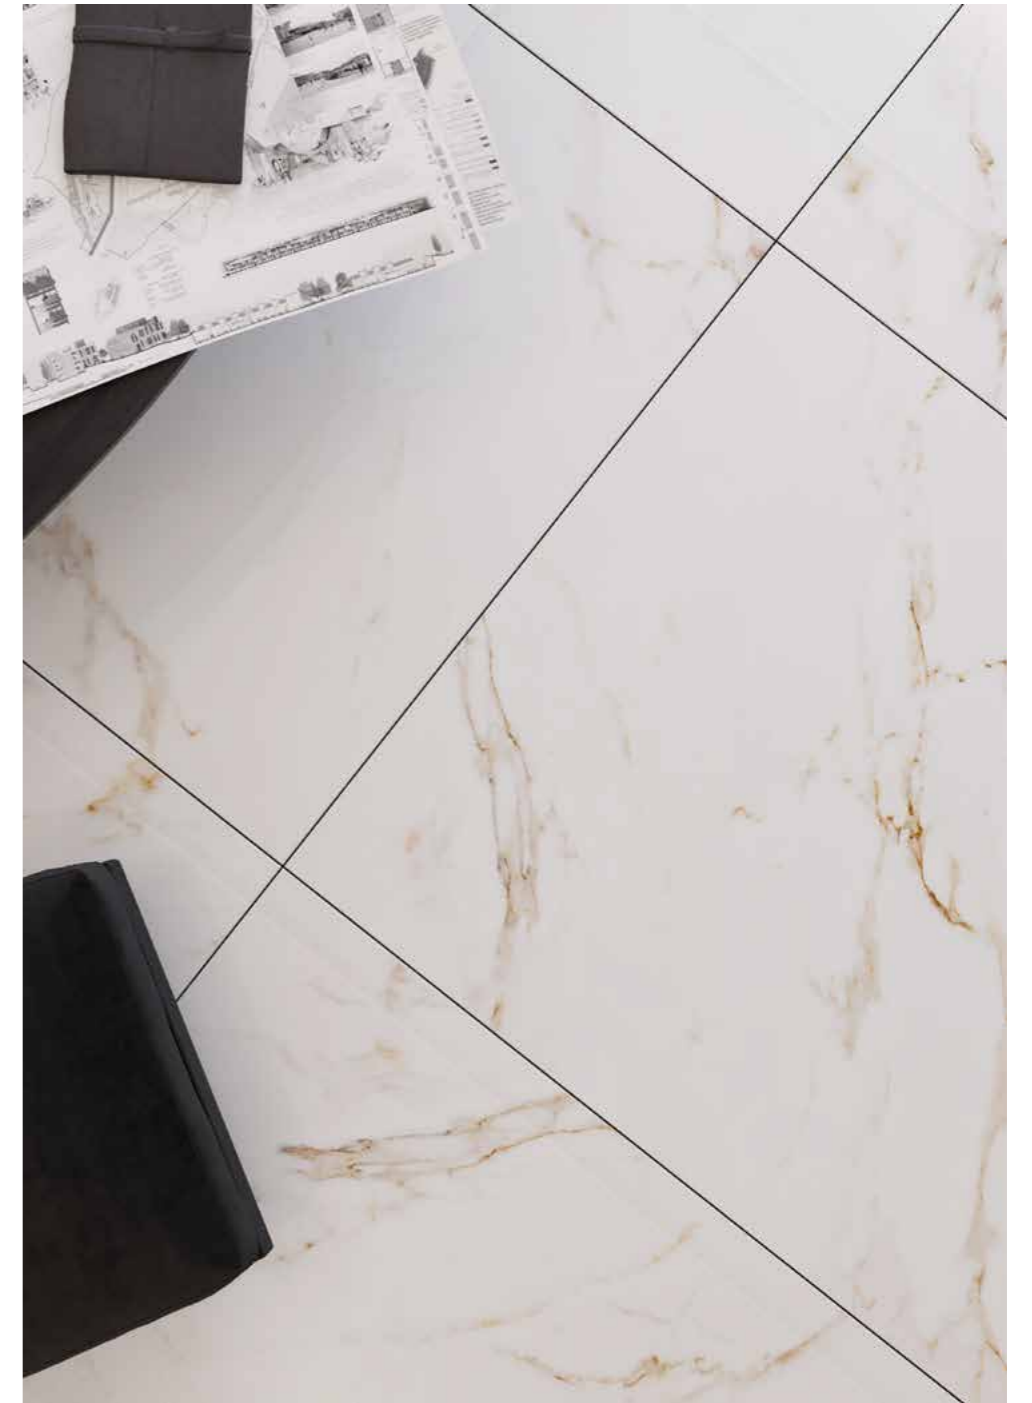

Calacatta Gold

Calacatta Gold marble tile is a threat to the eyes. Its creamy white background that is gently infused with deep grey veining and the occasional ribbons of gold, demonstrates a striking piece. The marble's natural and unlimited variation creates a luxurious artwork in every piece.