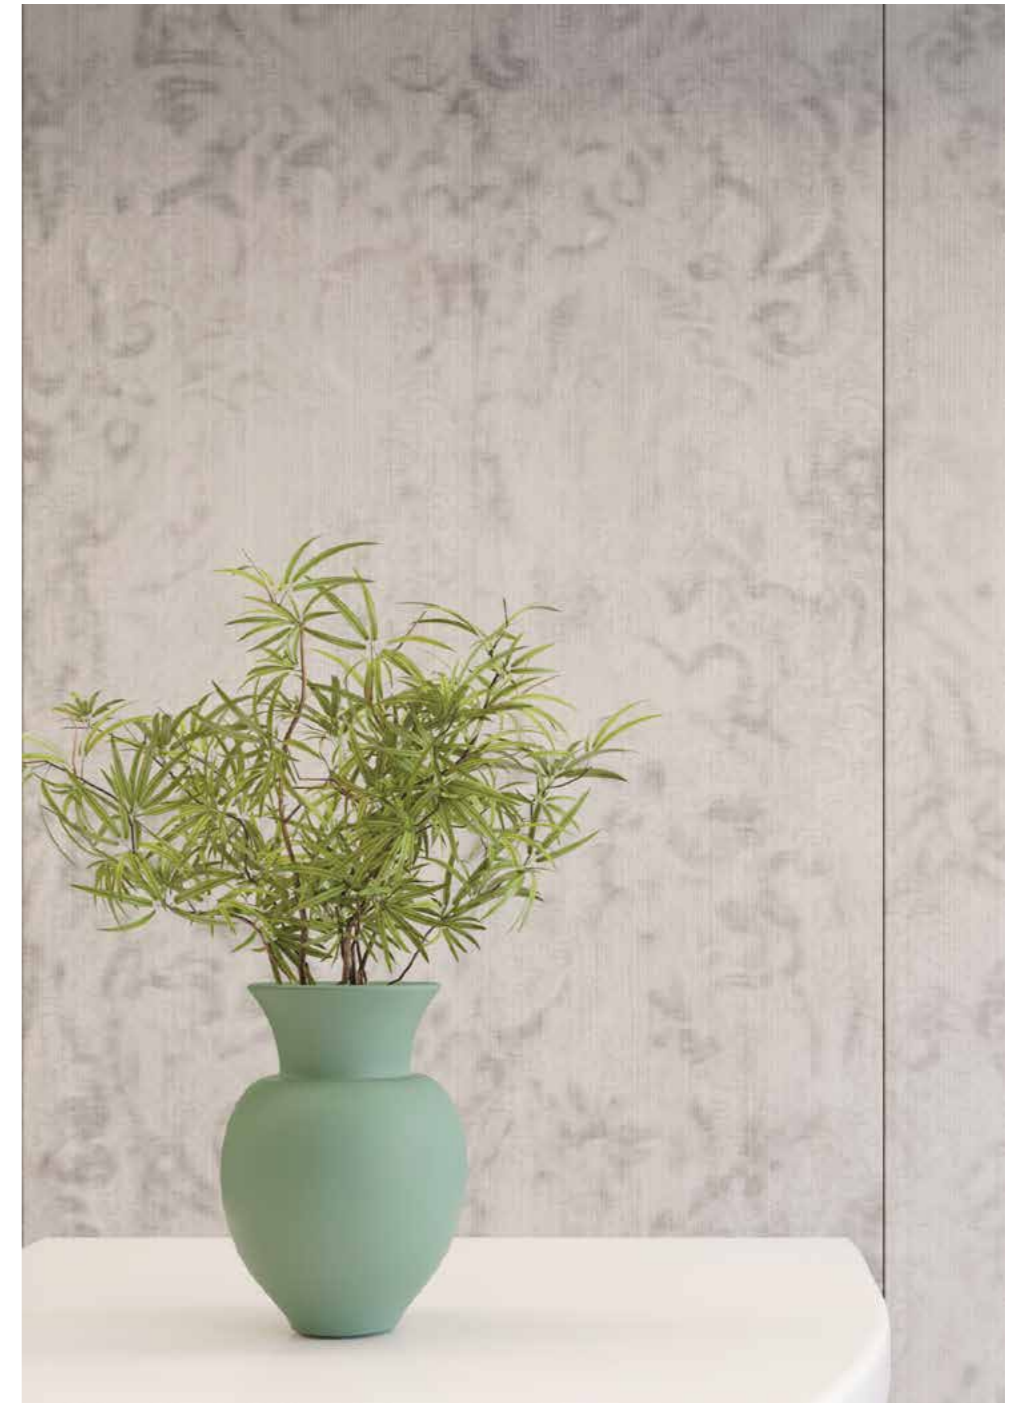

Hypnotize

HYPNOTIZE captures the enchanting allure of a vintage Persian carpet, where the traces of natural wear and tear over the years have gracefully faded away. The mesmerizing patterns blur together, inducing a hypnotic effect that liberates the mind and beckons tranquility. The antique white lines, reminiscent of the carpet's warp and woof, serve as a reminder of the Evo-dry technology employed in select areas, enhancing their sensitivity to touch and feel.