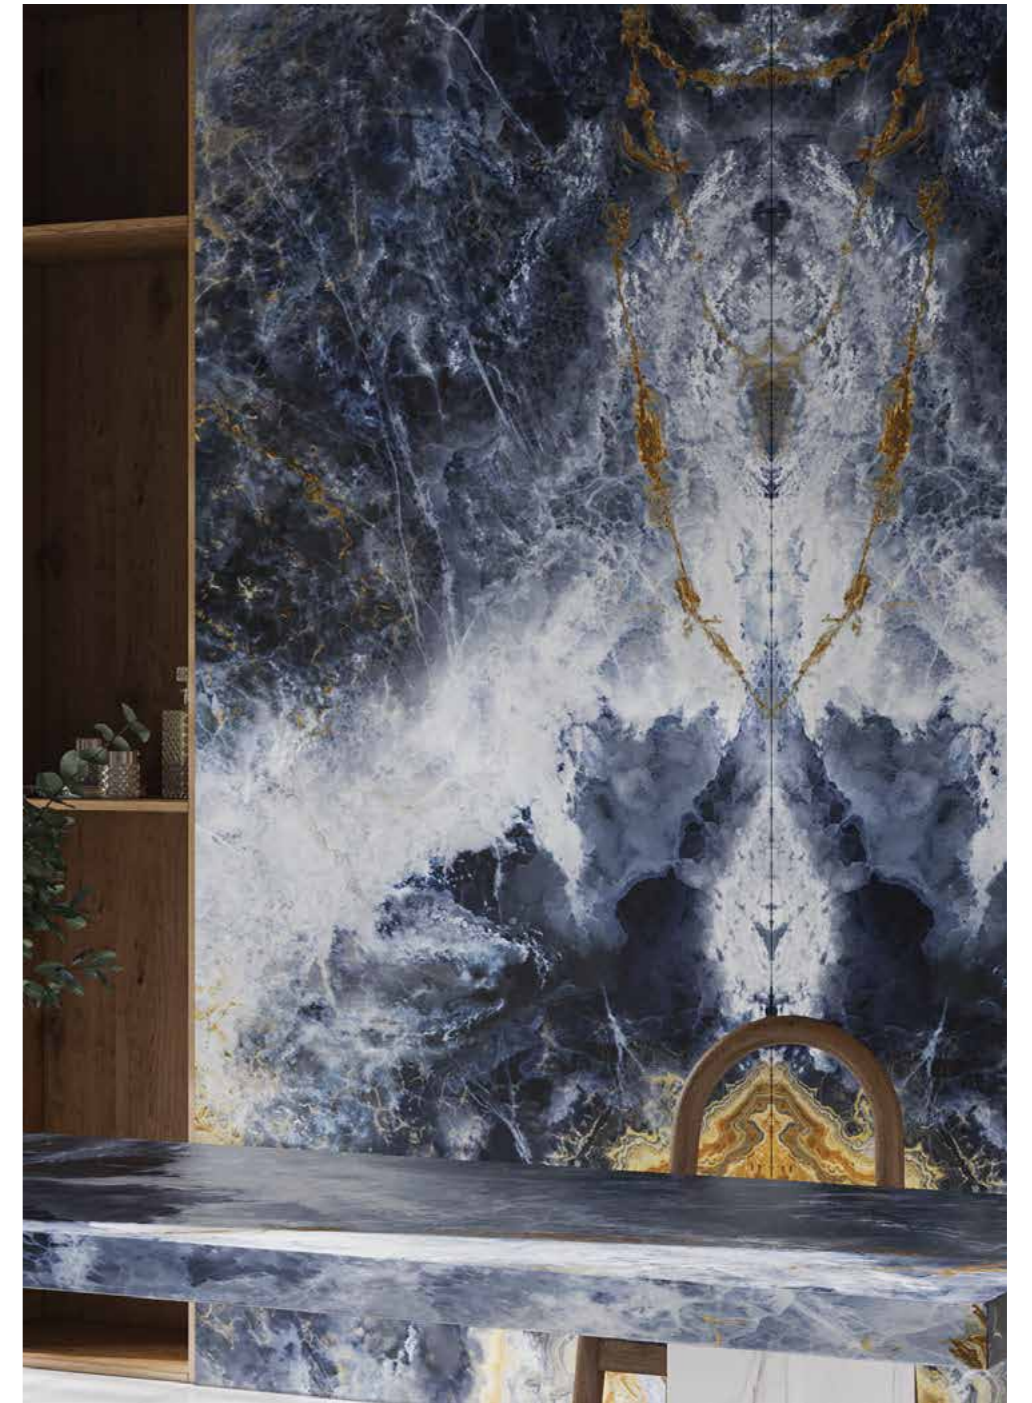

Ocean Blue

OCEAN BLUE has a unique shade of blue that is complemented by special orange highlights, creating an unforgettable and inspiring combination. Its chromatic depth evokes the enchanting waves and swirling shades of the sea. Explore its intricate details and mesmerizing colors from every angle, as the blue large slabs are guaranteed to elevate any surface, imparting a luxurious aesthetic to the objects or spaces you cherish.