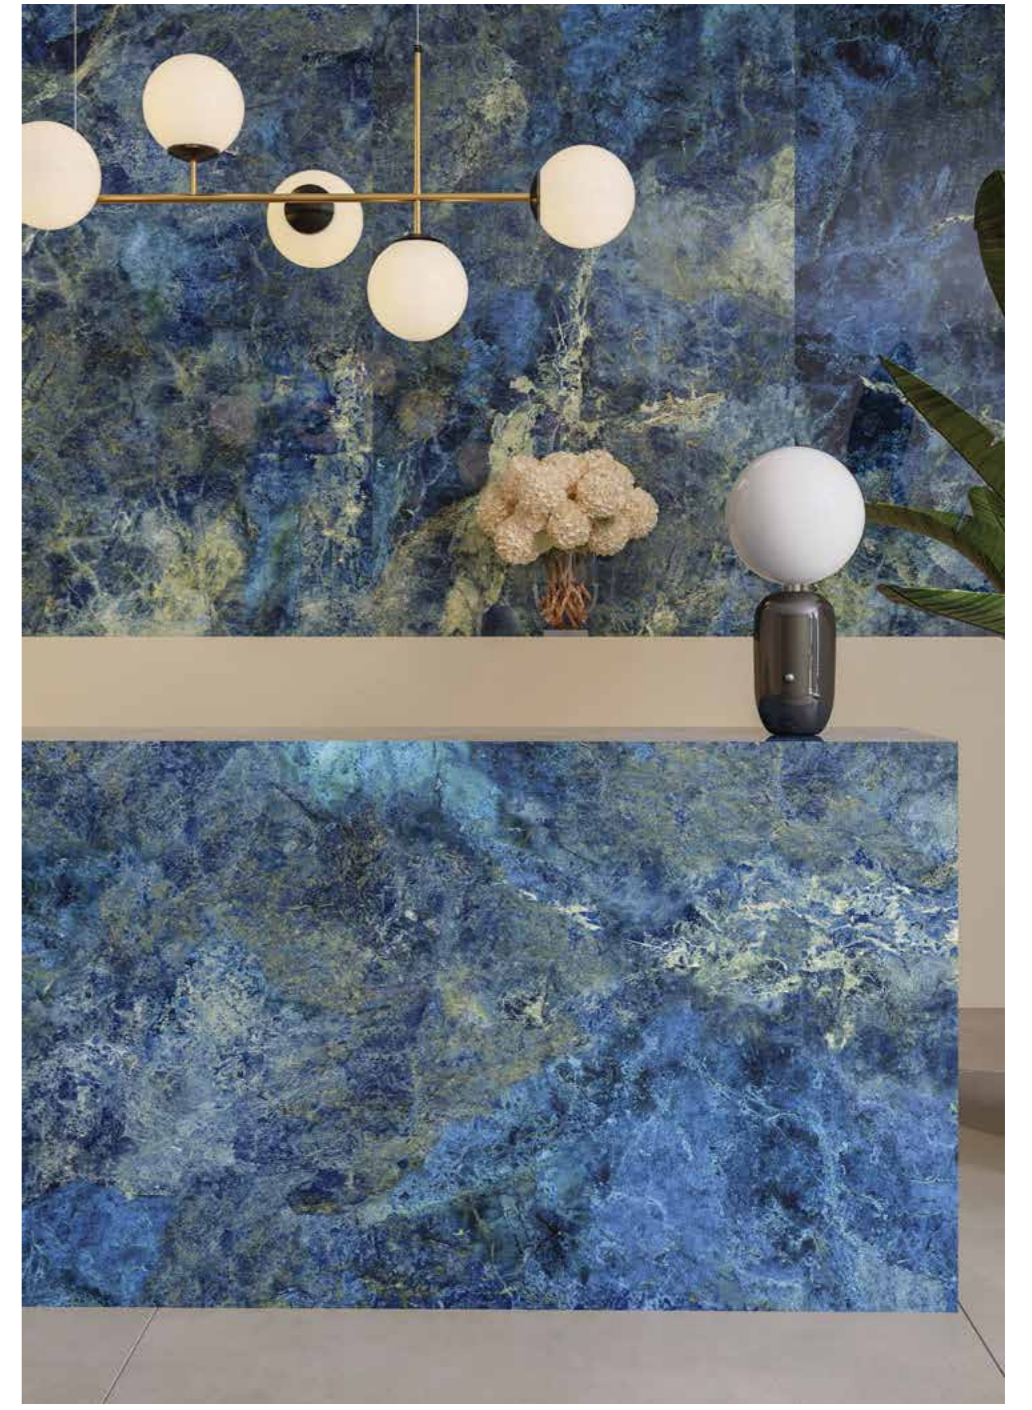

Liquid Marble

Liquid Marble represents an artwork which inspires sense of naturality. White surface with precise details, blended golden and grey textured patterns that fluctuate, constantly evolve and continuously change, inbreed liquid character. Liquid Marble is dedicated to high-end decoration with harmony and creativity adding a unique and subtle character to your interior design.

Elegant Blue

Elegant Blue with its unique design embodies extraordinary charm of precious gems. Appropriate for both classic and contemporary area. Its unique color, sophisticated plays of golden veins and iridescent reflections brings dynamic to any space. Elegant Blue represents a cobalt sea split by golden waves.