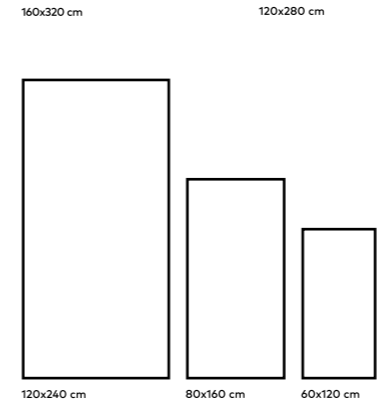

Nero Marquina

- Chemical resistance
- Thermal shock
- Frost resistance
- Low water absorption
- Stain resistance
- Breaking strength

SIZE	THICKNESS	SURFACE	CODE
60x120 cm	11.5 mm	Matte	FGM-R5030
		Polished	FGPB-R5030 FGPB-C5030
80x160 cm	9 mm	Matte	FGM-C5030
120x240 cm	9.5 mm	Natural	FGM-A5030
120x280 cm		Polished	FGPB-L5030
160x320 cm		Natural	FGM-L5030 FGM-X5030