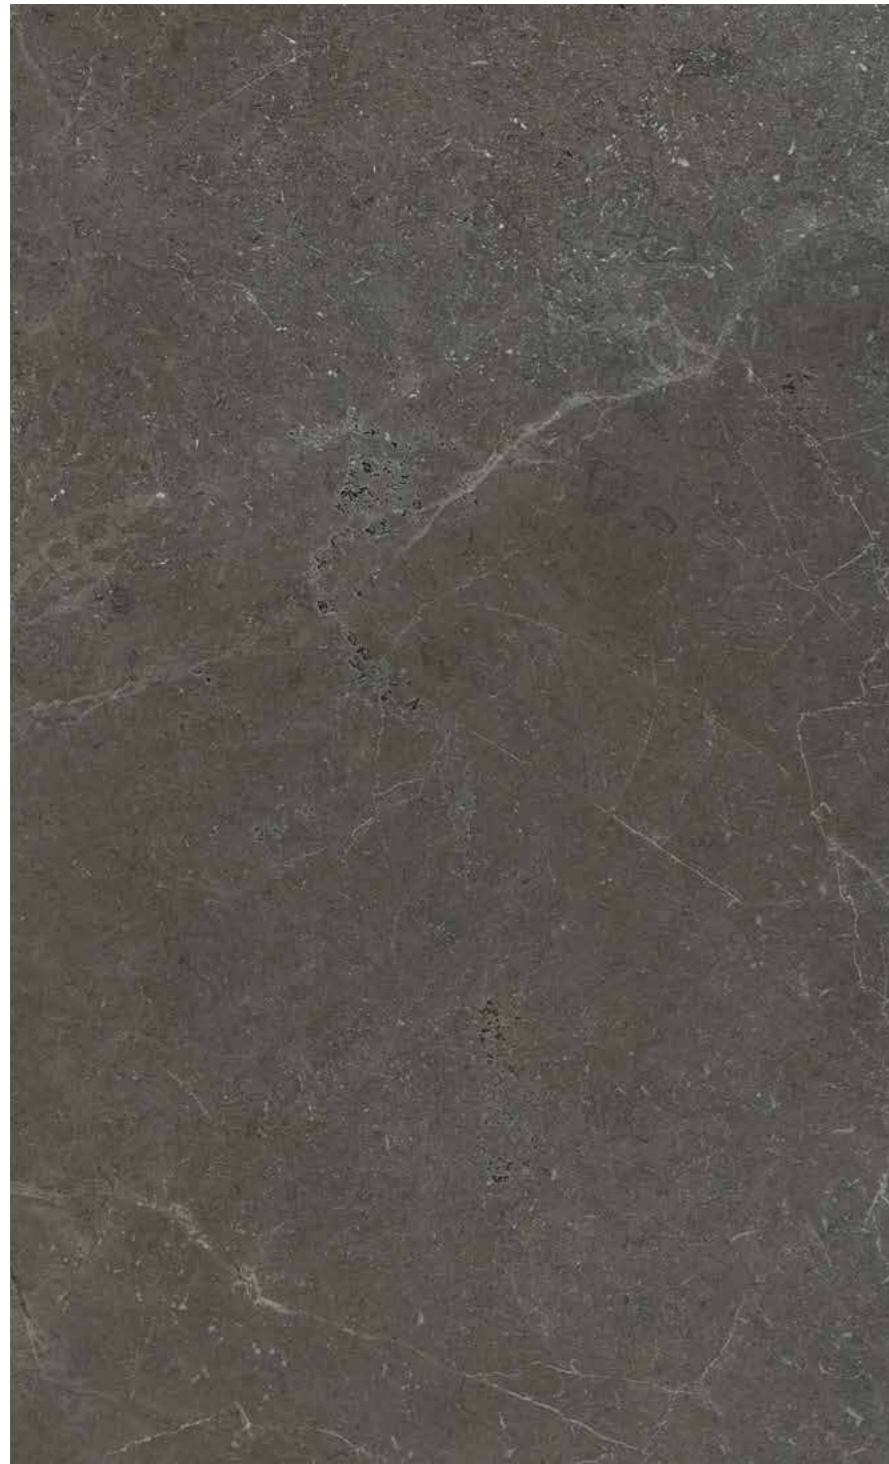

Lithos Grey

- Chemical resistance
- Thermal shock
- Frost resistance
- Low water absorption
- Stain resistance
- Breaking strength

SIZE	THICKNESS	SURFACE	CODE
60x120 cm	11.5 mm	Matte	FGM-R1120