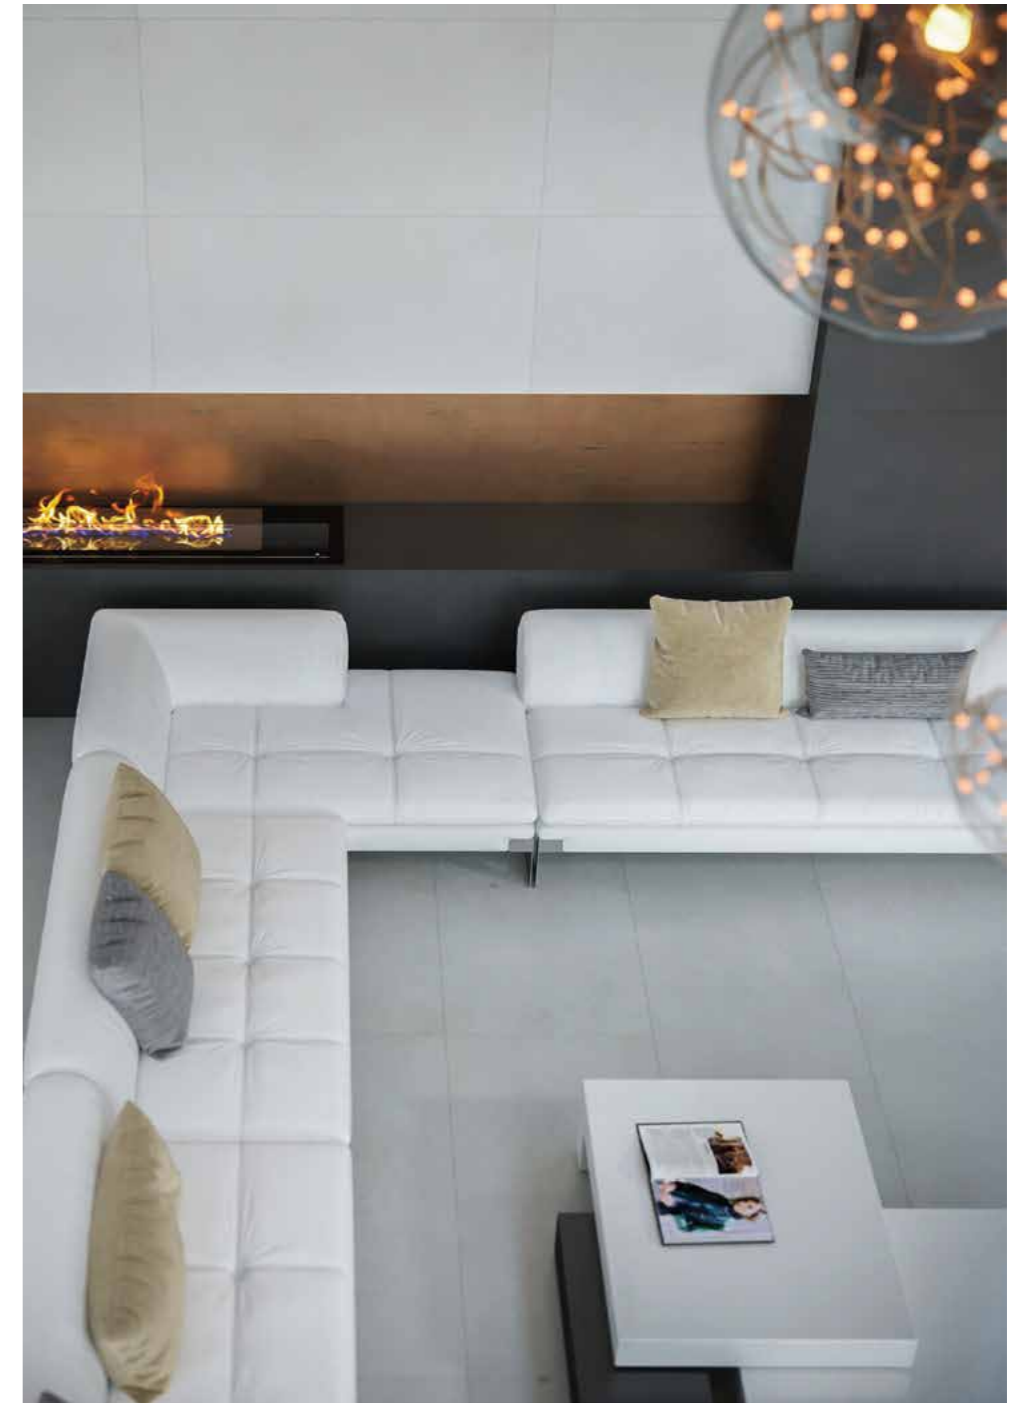

Natural Concrete

A concrete-effect collection which combines all the advantages of ceramic tiles with a perfect look to create a strong contemporary allure. Thanks to natural textures and neutral colors, concrete effect tiles are the perfect solution to a contemporary and minimalism style of design. Versatile collections to use in residential contexts and also administrative and industrial projects for indoor and outdoor spaces.