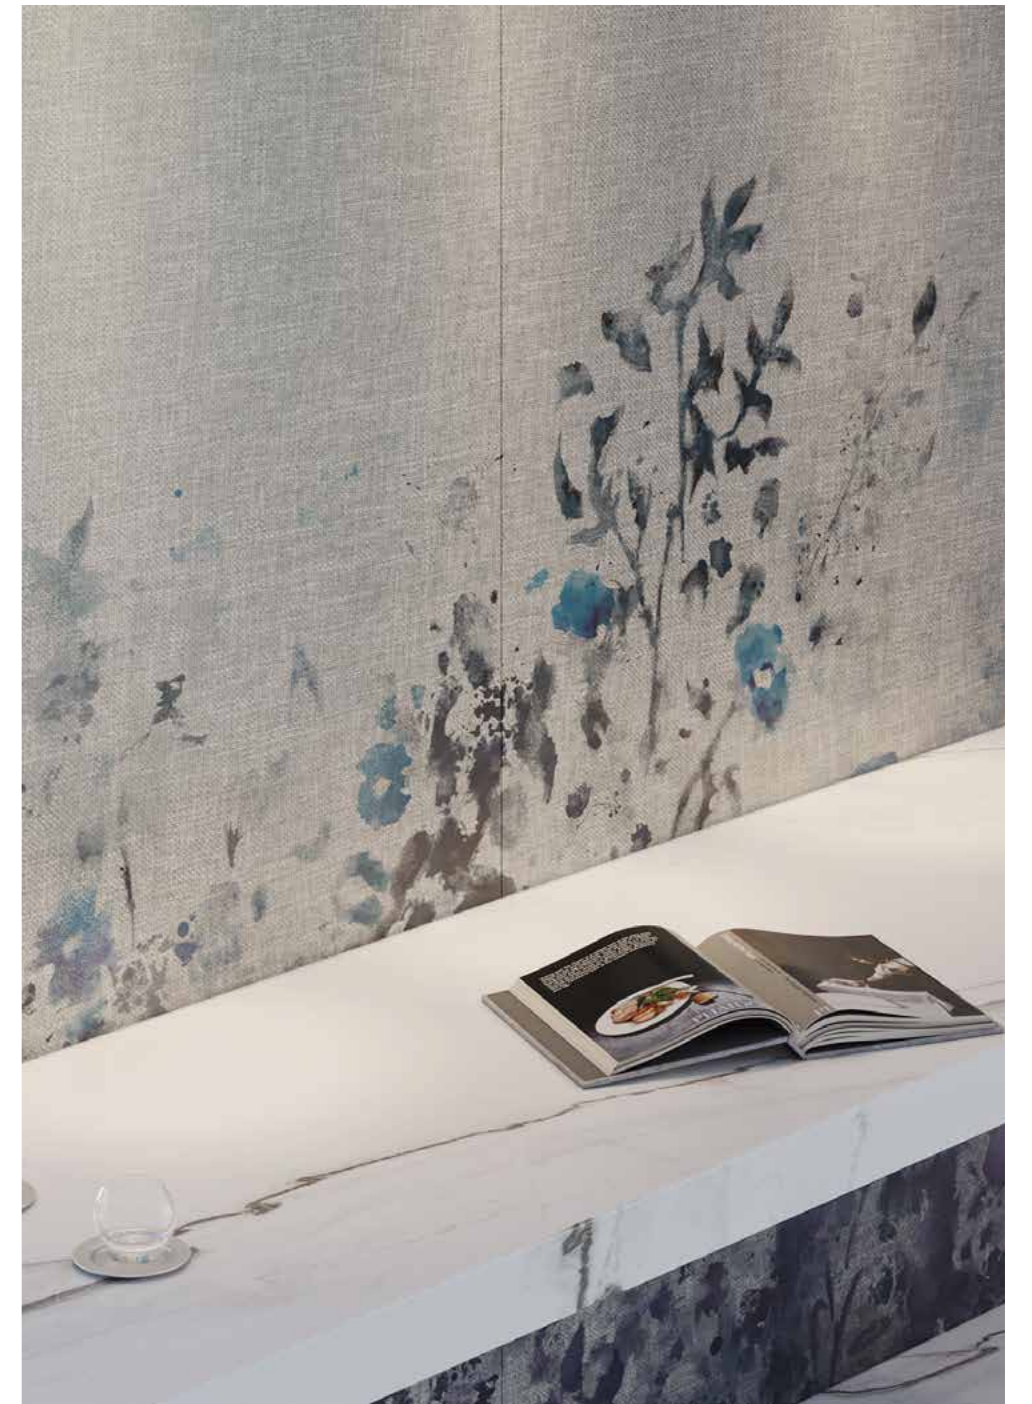

SIZE	THICKNESS	SURFACE	CODE
120x280 cm	9.5 mm	Natural Evo-Dry	IM2175L-N

Viola

VIOLA is an enchanting pattern featuring a harmonious blend of vibrant and deep blue leaves, delicately painted in a watercolor style. The design gracefully descends down the wall, while its colorful petals unfurl as if swayed by a gentle breeze, evoking a sense of captivating foliage. A backdrop of shimmering silver fabric beckons you to explore beyond the surface and uncover the enchantment of the lush vegetation depicted. Imagine ethereal flowers suspended in mid-air, their delicate hues enhancing the timeless and romantic allure of this pattern. The playful and light-hearted design infuses any space with a dreamy ambiance, infusing movement and vibrancy into its surroundings.