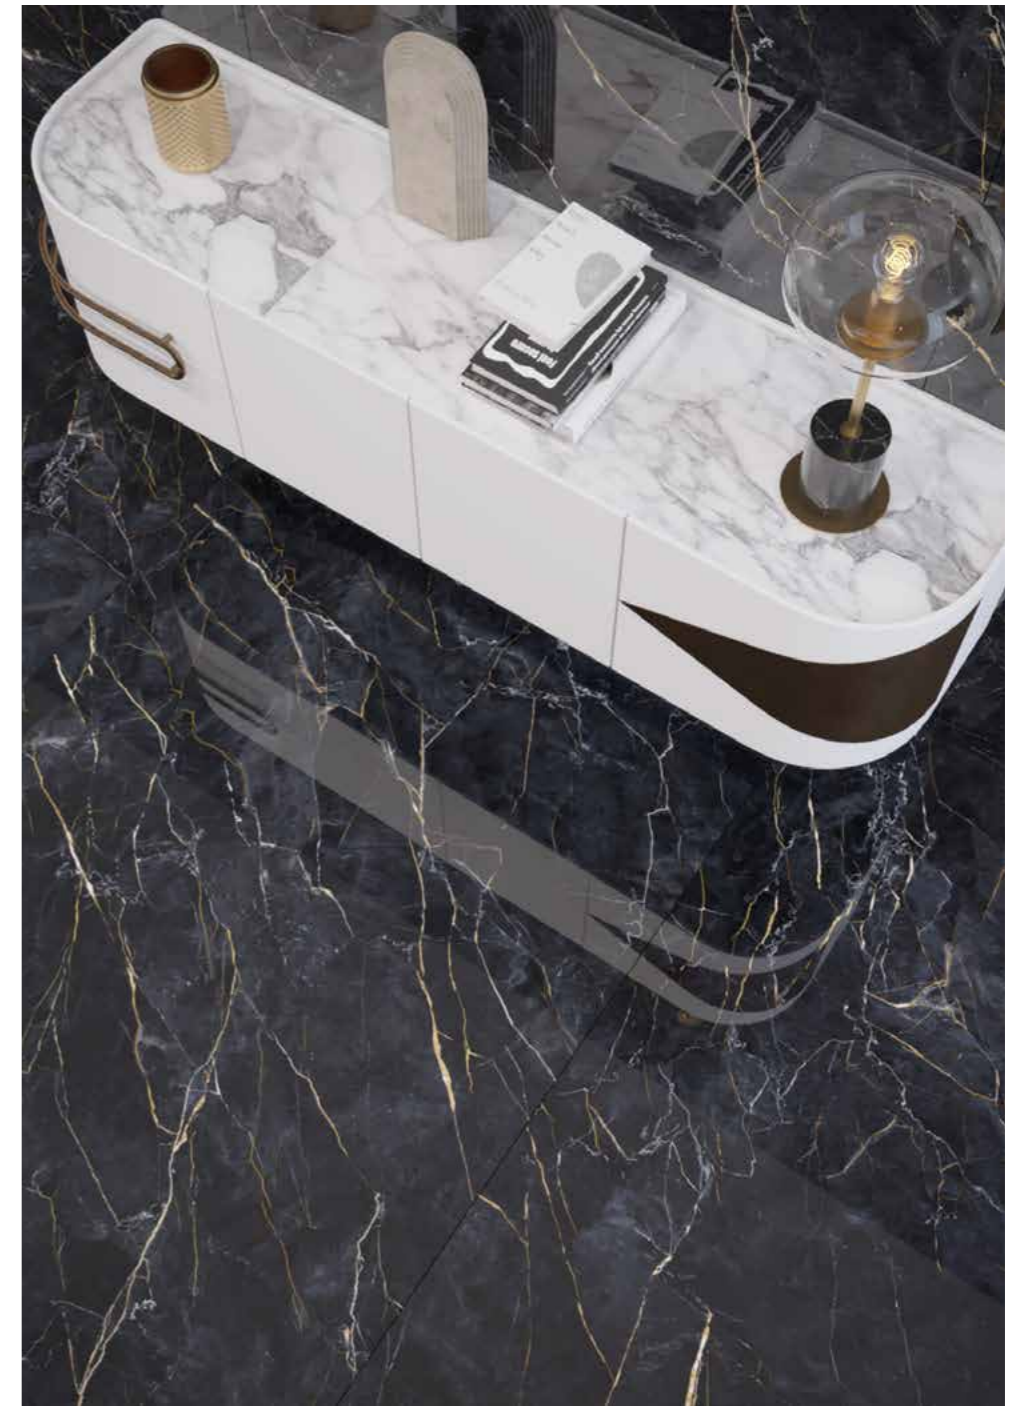

Calacatta Gold

120x280 cm 120x240 cm

80x160 cm 60x120 cm 100x100 cm

-  Chemical resistance
-  Thermal shock
-  Frost resistance
-  Low water absorption
-  Stain resistance
-  Breaking strength

SIZE	THICKNESS	SURFACE	CODE
60x120 cm	11.5 mm	Polished	FGPB-R1280
80x160 cm	9 mm		FGPB-C1280
100x100 cm	10 mm		FGPB-W1280
120x240 cm	9.5 mm		FGPB-A5180
120x280 cm			FGPB-L5180
			FGPB-L5155 Book Match