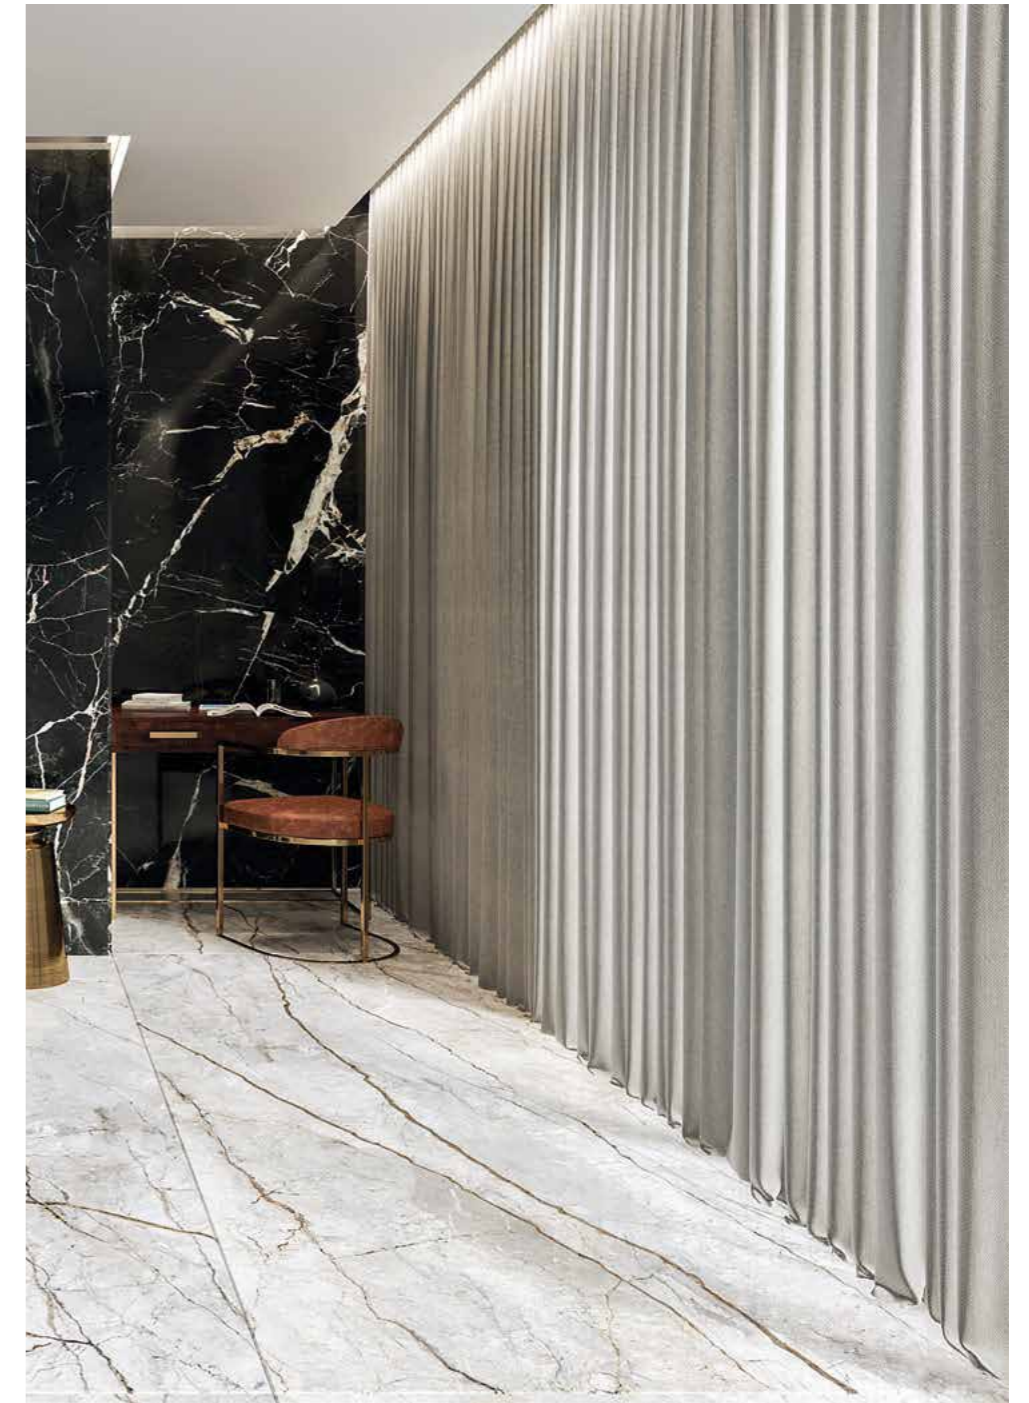

Atlantis Black

Atlantis Black with a strong personality will add a great accent to stylish and elegant projects. Its saturated nature, sharp and vivid veins and dense background provide a visually charismatic pattern which makes this product a great choice for designers with different tastes.