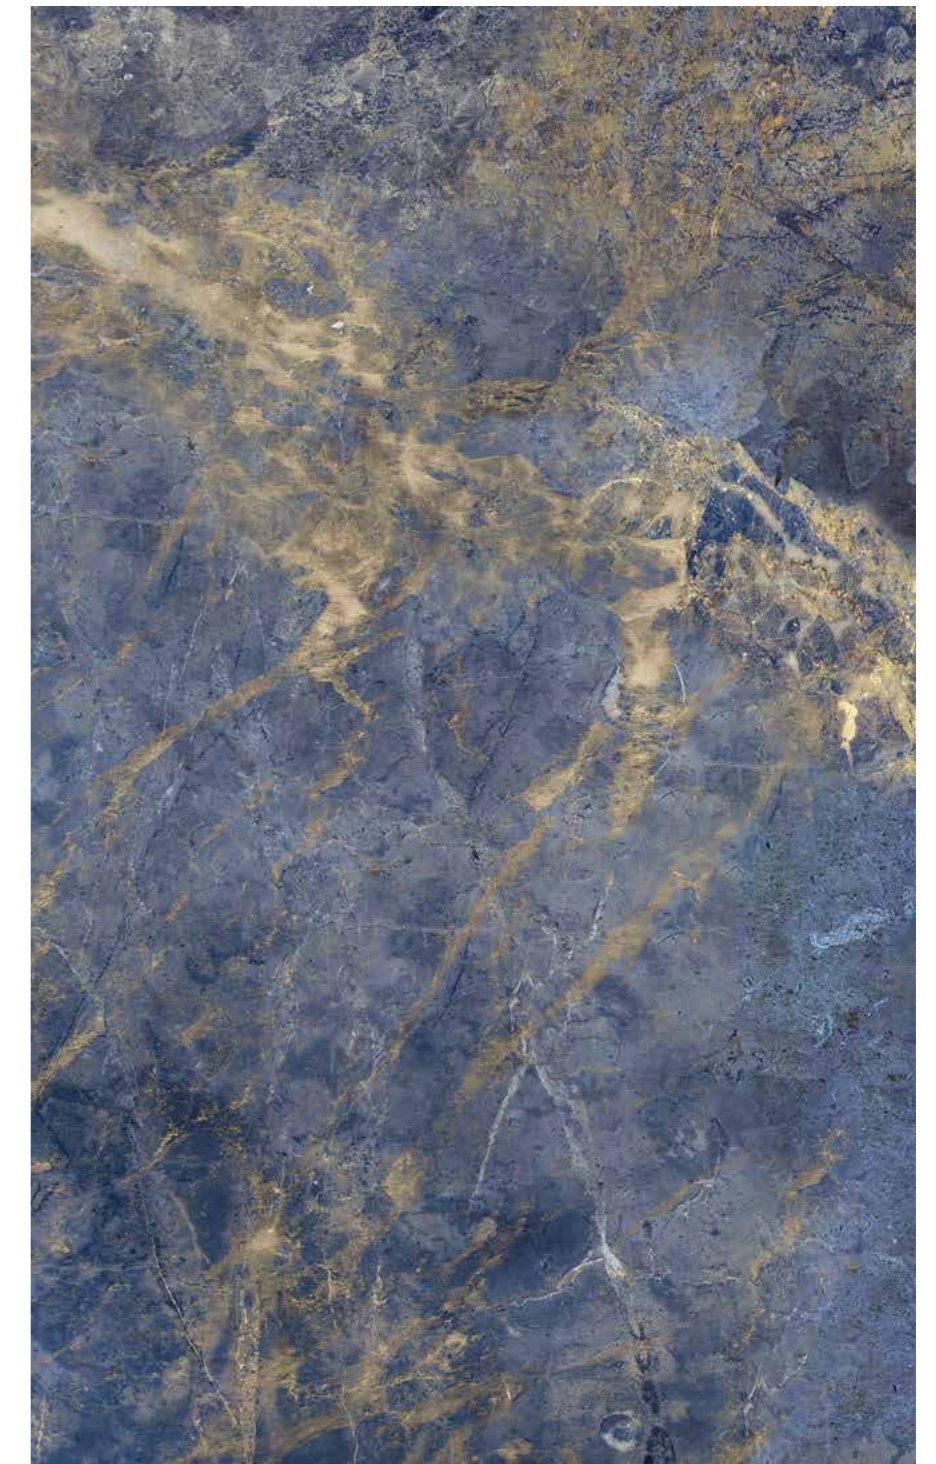

Elegant Blue

- Chemical resistance
- Thermal shock
- Frost resistance
- Low water absorption
- Stain resistance
- Breaking strength

SIZE	THICKNESS	SURFACE	CODE
80x160 cm	9 mm	Polished	FGPB-C5165
120x280 cm	9.5 mm	Polished	FGPB-L5165